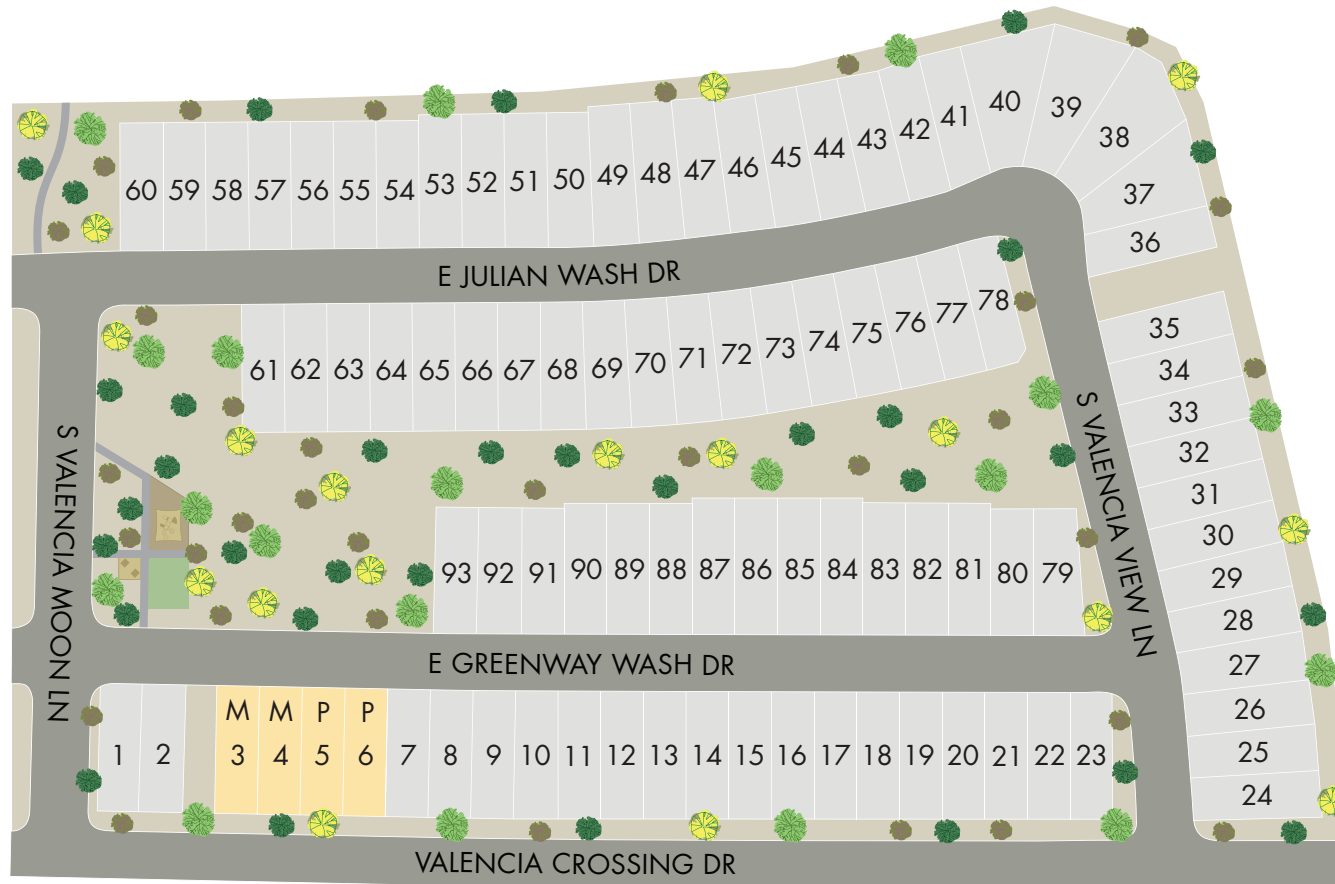

NORTH

This map depiction is not an official site plan, may not be drawn to scale, and may not reflect all easements and other matters affecting the community. Rather, it is an artist's conceptual rendering intended to give buyer a general overview of the contemplated community. This map depiction does not constitute a guaranty that the community will be built out or developed as shown and Meritage has not made, does not make, and specifically negates and disclaims any representations, warranties, and guarantees with respect to the map depiction, including, but not limited to, any depiction or description of any physical characteristics of the community or any improvements pertaining thereto, and any depiction or description of the real estate comprising or contemplated to comprise the community or of the units or amenities (such as pools, gazebos, hike and bike trails, exercise facilities, etc.) contemplated to be a part of the community. The party developing the community may make changes in the design and plan of the community (including, without limitation, the number of homes and/or the sizes of lots in the Community), and in any currently contemplated timing of the development of the community, and Meritage reserves the right to make any and all such changes.