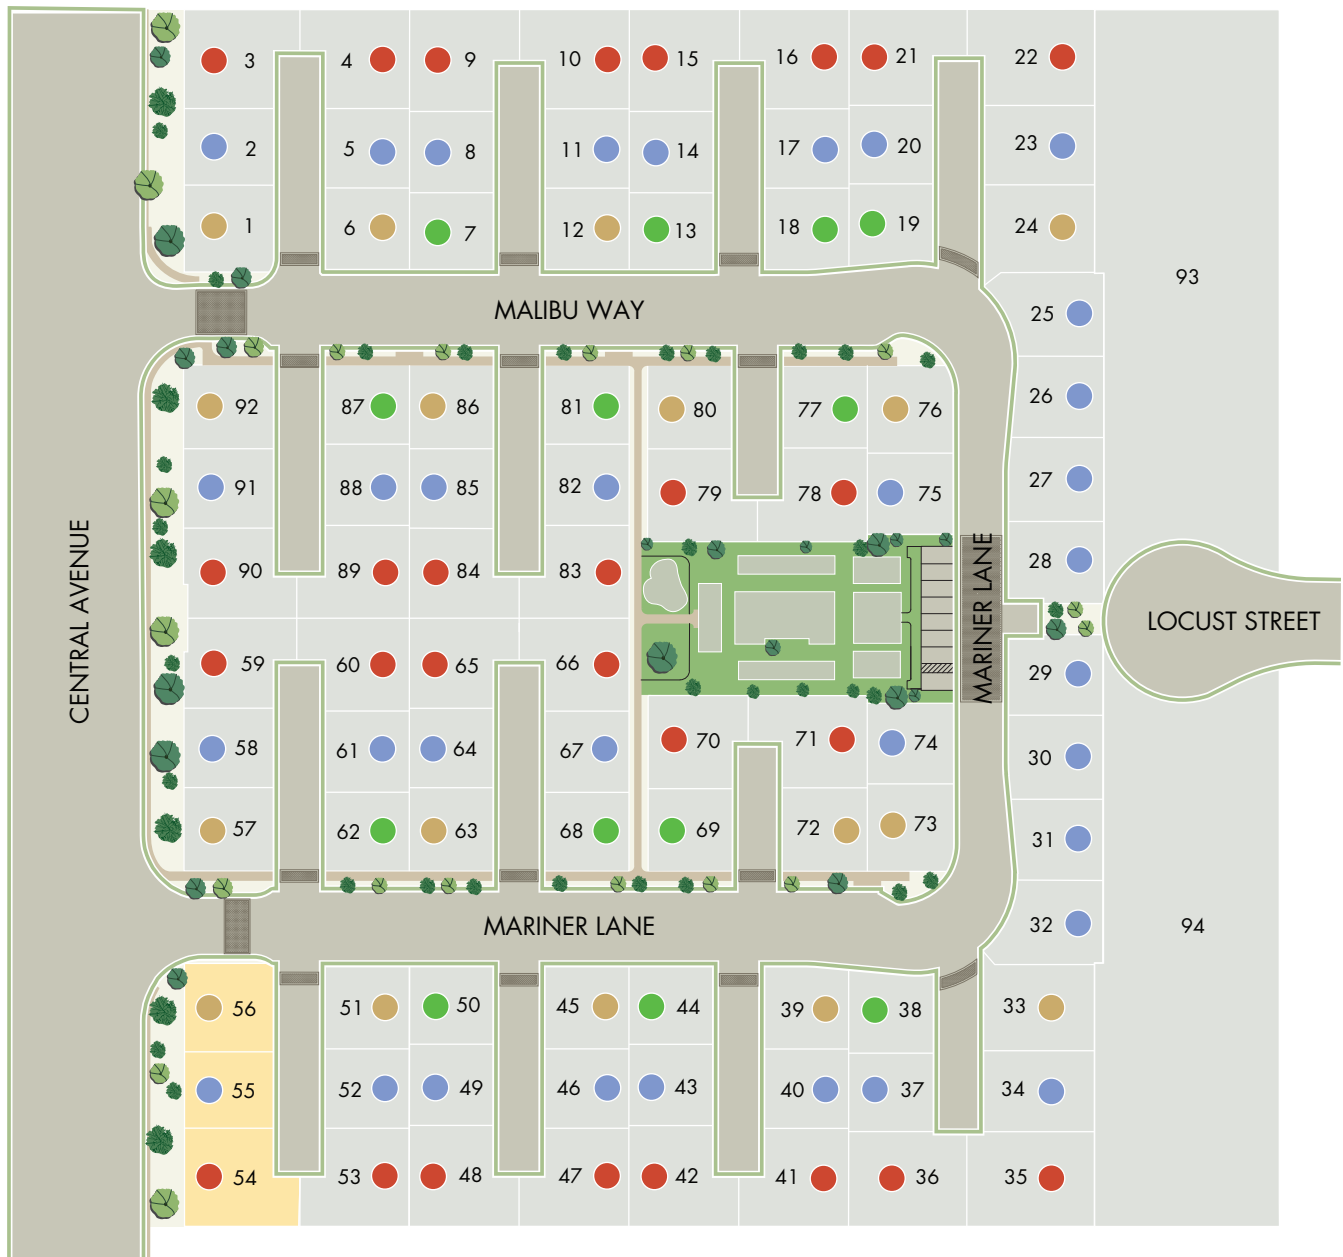

Model Home

Residence 1

Residence 2

Residence 3

Residence 4

This map depiction is not an official site plan, may not be drawn to scale, and may not reflect all easements and other matters affecting the community. Rather, it is an artist's conceptual rendering intended to give buyer a general overview of the contemplated community. This map depiction does not constitute a warranty that the community will be built out or developed as shown and Meritage has not made, does not make, and specifically negates and disclaims any representations, warranties, and guarantees with respect to the map depiction, including, but not limited to, any depiction or description of any physical characteristics of the community or any improvements pertaining thereto, and any depiction or description of the real estate comprising or contemplated to comprise the community or of the units or amenities (such as pools, gazebos, hike and bike trails, exercise facilities, etc.) contemplated to be a part of the community. The party developing the community may make changes in the design and plan of the community (including, without limitation, the number of homes and/or the sizes of lots in the Community), and in any currently contemplated timing of the development of the community, and Meritage reserves the right to make any and all such changes.