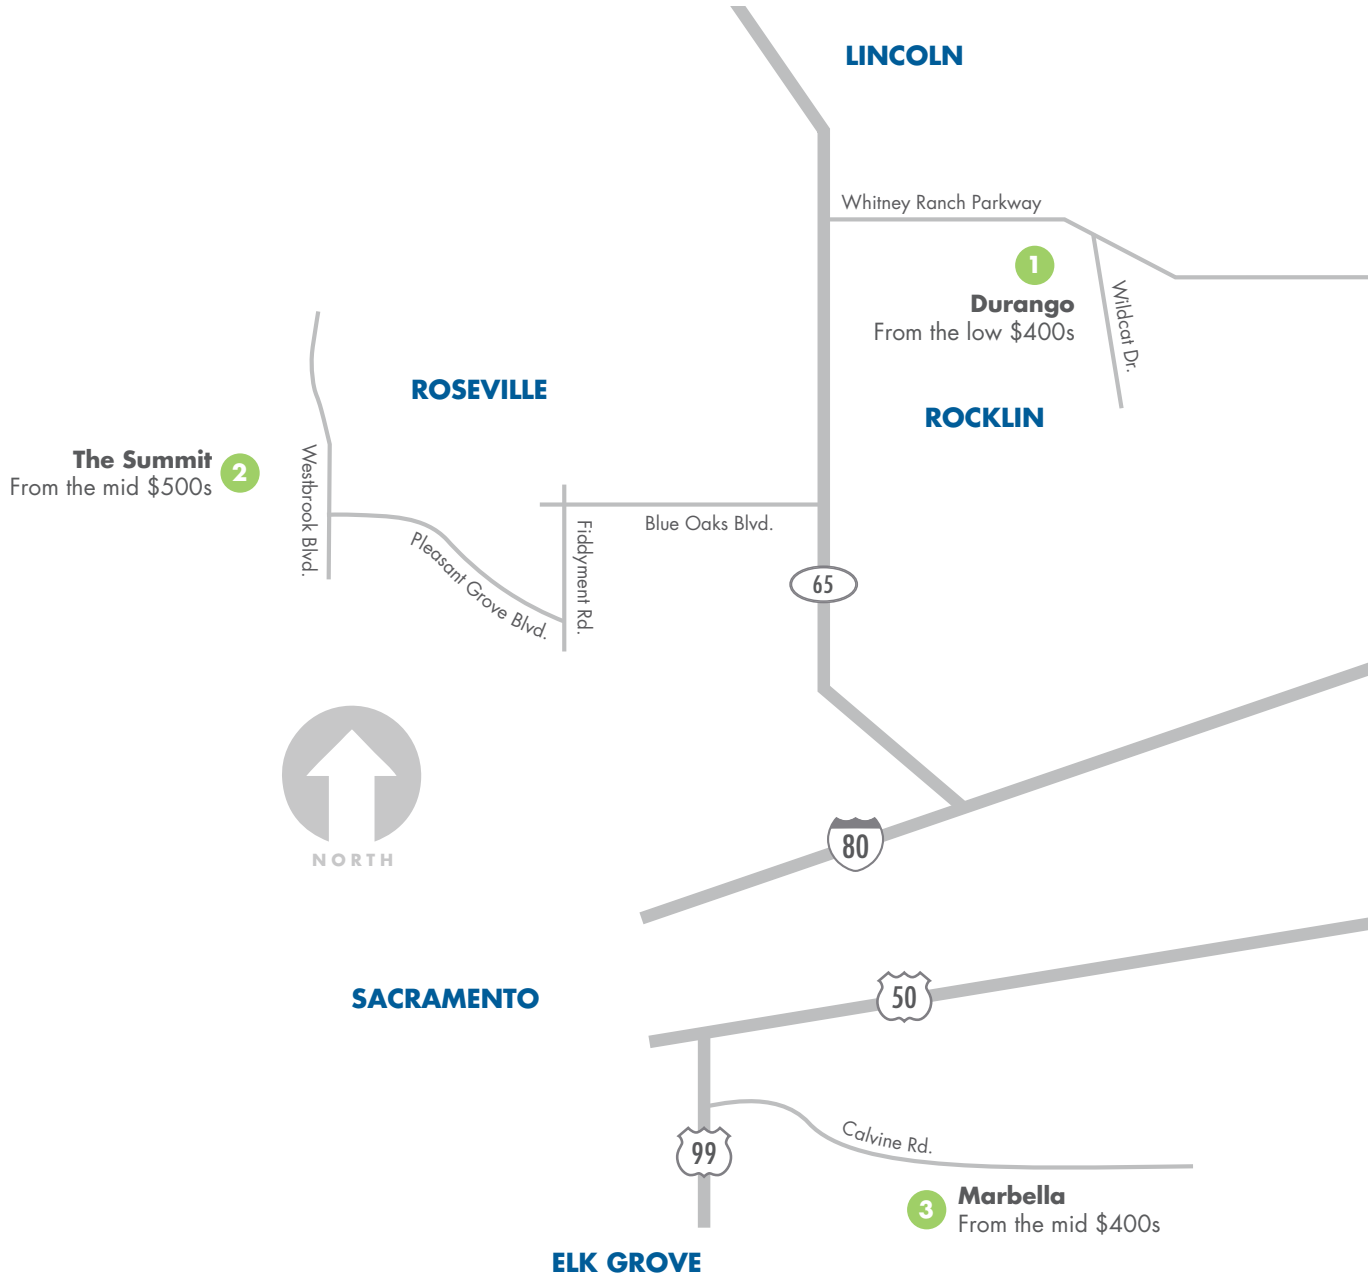

# VISIT OUR NORTHERN CALIFORNIA – SACRAMENTO AREA COMMUNITIES

- 1. DURANGO**  
1609 Lion St.,  
Rocklin, CA 95765  
**Enjoy easy access to Rocklin, Roseville  
and downtown Sacramento.**
- 2. THE SUMMIT**  
8009 Fort Collins Way,  
Roseville, CA 95747  
**Eight well-designed, flexible floorplans.**
- 3. MARBELLA**  
9539 Gerona Pl.,  
Elk Grove, CA 95624  
**Single & two-story plans.**