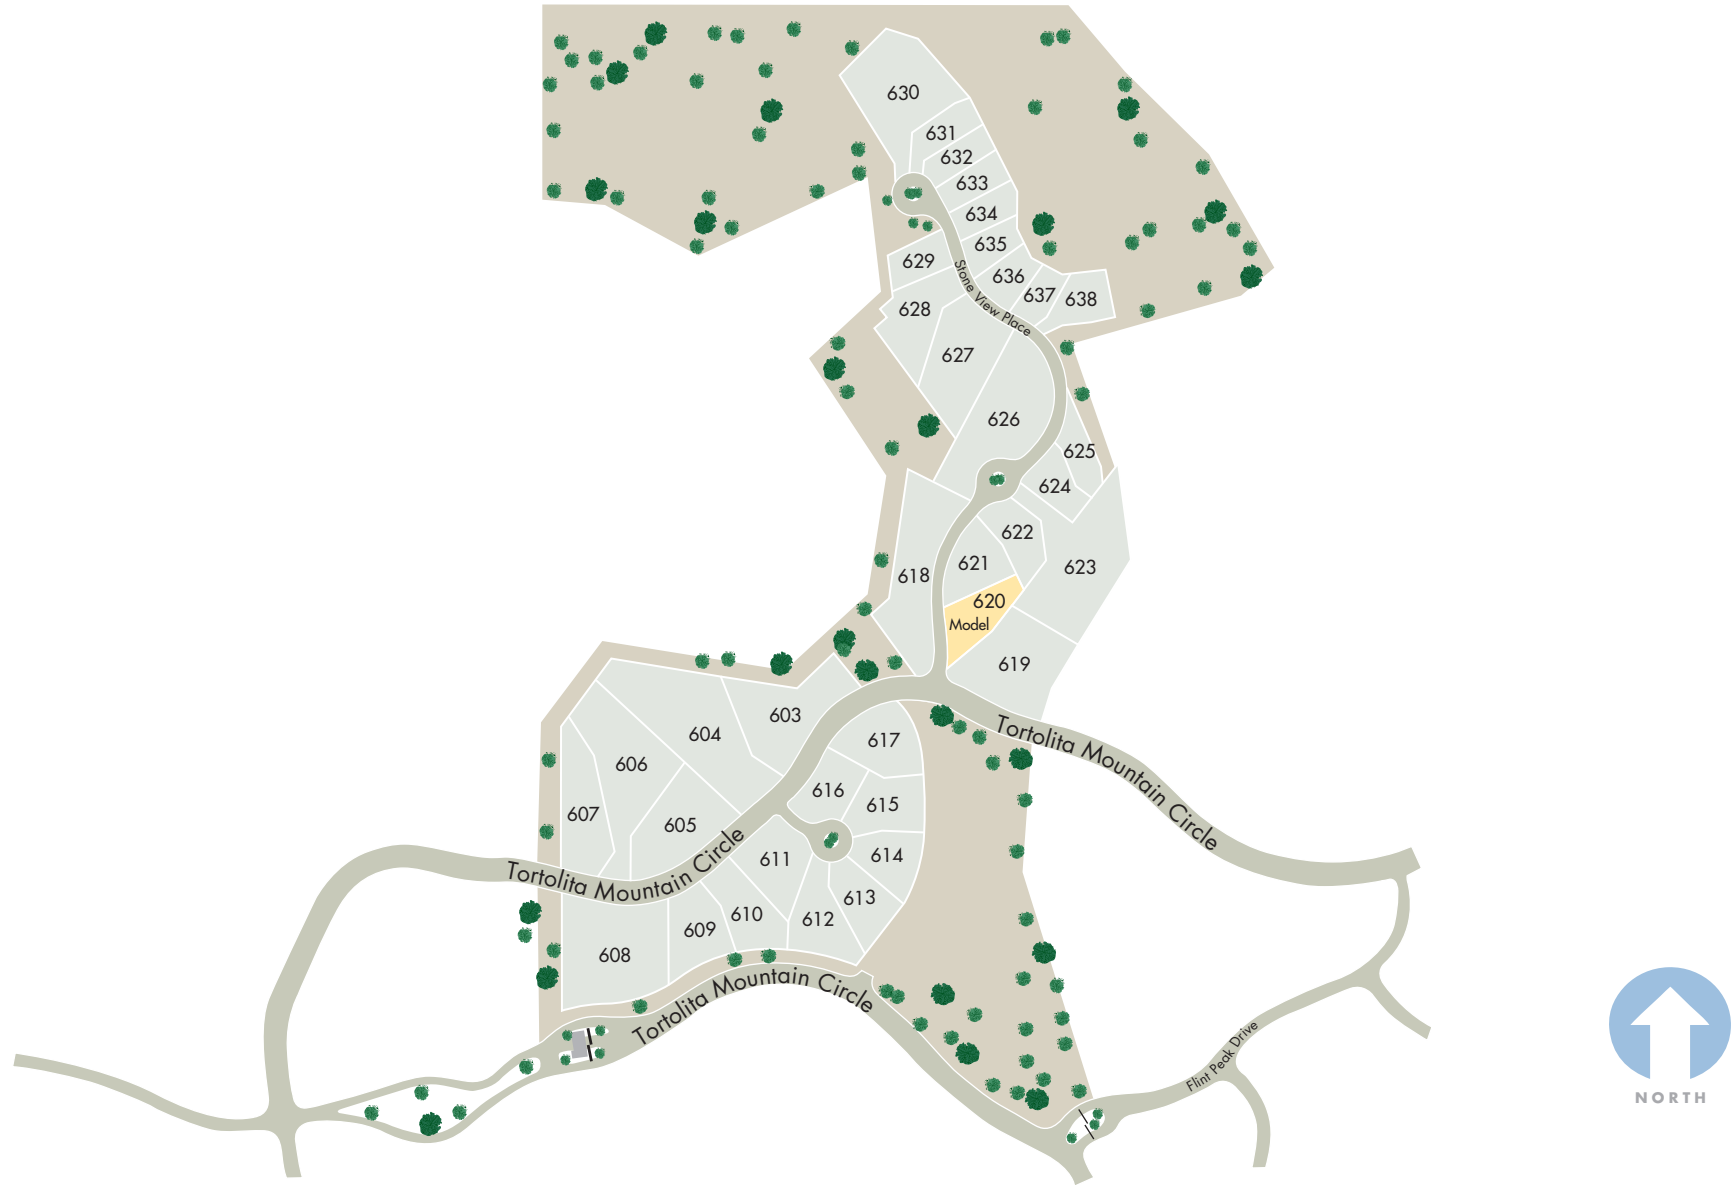

Enjoy a charming lifestyle in and around your home.

877-275-6374 | montereyhomes.com

Monterey Homes at Boulder Vista at Stone Canyon
14200 N. Stone View Place, Oro Valley, AZ 85755