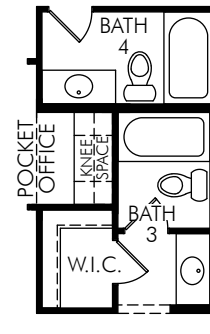

## The Kennedy 601J First Floor

3,103 sq. ft. | 4 Bed | 4.5 Bath | 3 Car Garage | 1 Story

**FLEX LIVING OPTIONS:** Sliding Glass Doors. Pocket Office. Drop In Tub.

① OPT. SLIDING GLASS DOORS  
(DOOR12)

② OPT. POCKET OFFICE  
(RMO0059)

The Kennedy 601J Options First Floor  
 3,103 sq. ft. | 4 Bed | 4.5 Bath | 3 Car Garage | 1 Story