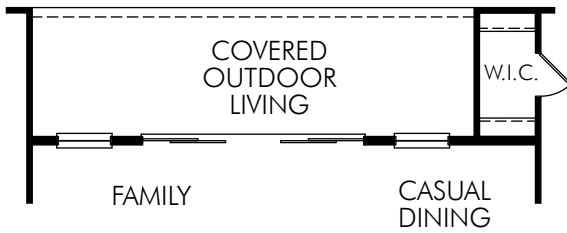

## The Kennedy 601J First Floor

3,103 sq. ft. | 4 Bed | 4.5 Bath | 3 Car Garage | 1 Story

**FLEX LIVING OPTIONS:** Sliding Glass Doors. Pocket Office. Drop In Tub.

① OPT. SLIDING GLASS DOORS  
(DOOR12)

② OPT. POCKET OFFICE  
(RMO0059)

The Kennedy 601J Options First Floor  
 3,103 sq. ft. | 4 Bed | 4.5 Bath | 3 Car Garage | 1 Story