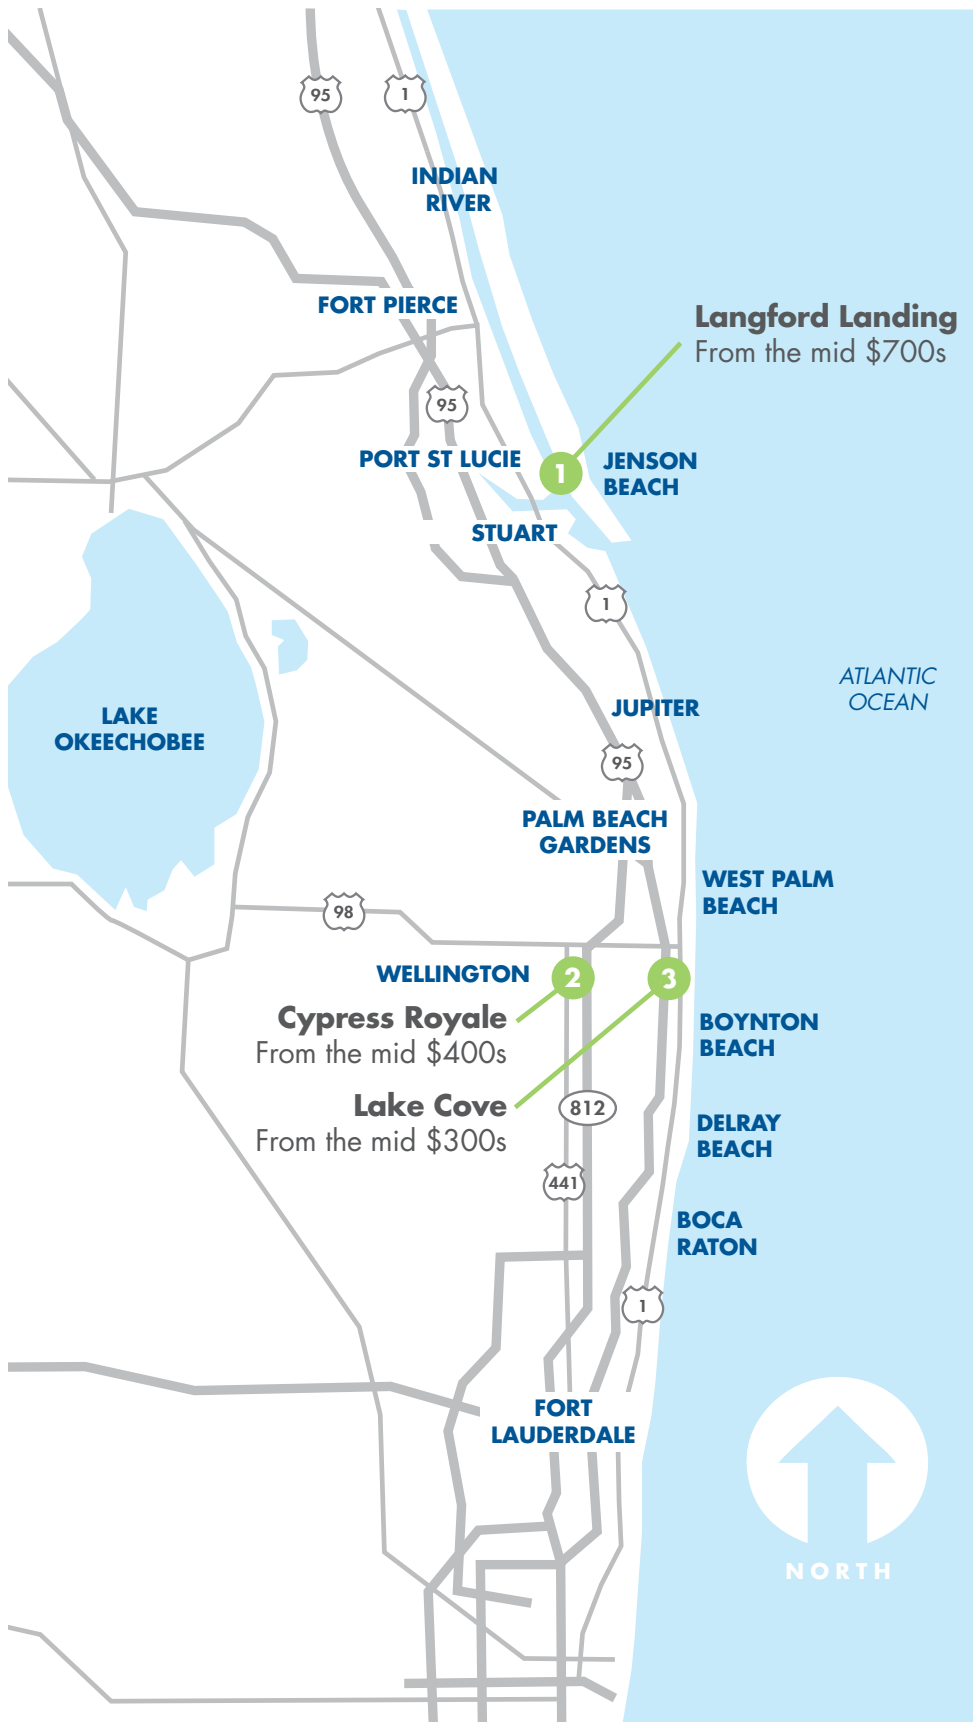

VISIT OUR SOUTH FLORIDA AREA COMMUNITIES

1. LANGFORD LANDING

2435 NE Evinrude Cir.,
Jensen Beach, FL 34957
Private marina.
Half-acre homesites.

2. CYPRESS ROYAL

4011 Anniston Dr.,
Lake Worth, FL 33467
Gated community. Great schools.

3. LAKE COVE

1905 Vernon St.,
Lake Worth, FL 33460
Intimate community.
Close to I-95.