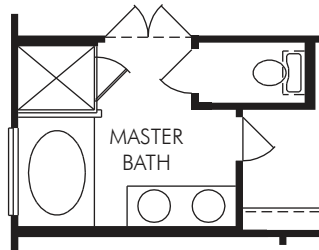

① OPT. MASTER BATH