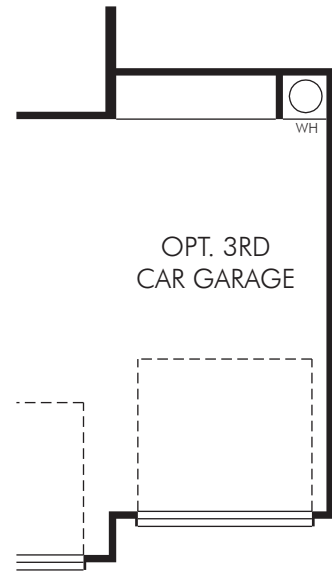

FIRST FLOOR

OPT. MASTER BATH

OPT. 3 CAR GARAGE

THE MILANO # 3142
 3 BED, 2 BATH, 2 CAR GARAGE
 1402 SQ.FT.