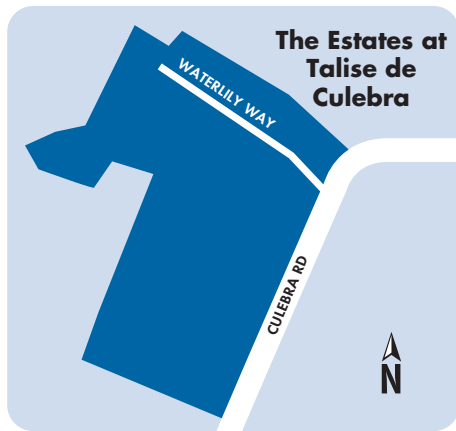

MERITAGE HOMES AT  
**The Estates at  
Talise de Culebra**

All trademarks used above are the property of their respective owners. All rights reserved. Information believed to be correct at the time map was printed, but is subject to change without notice or obligation. Map may not be to scale. REV. 3/8/17

**877-Ask-Meritage (275-6374)**  
**meritagehomes.com**

**Meritage Homes at The Estates at Talise de Culebra**  
13115 Waterlily Way, San Antonio, TX 78254