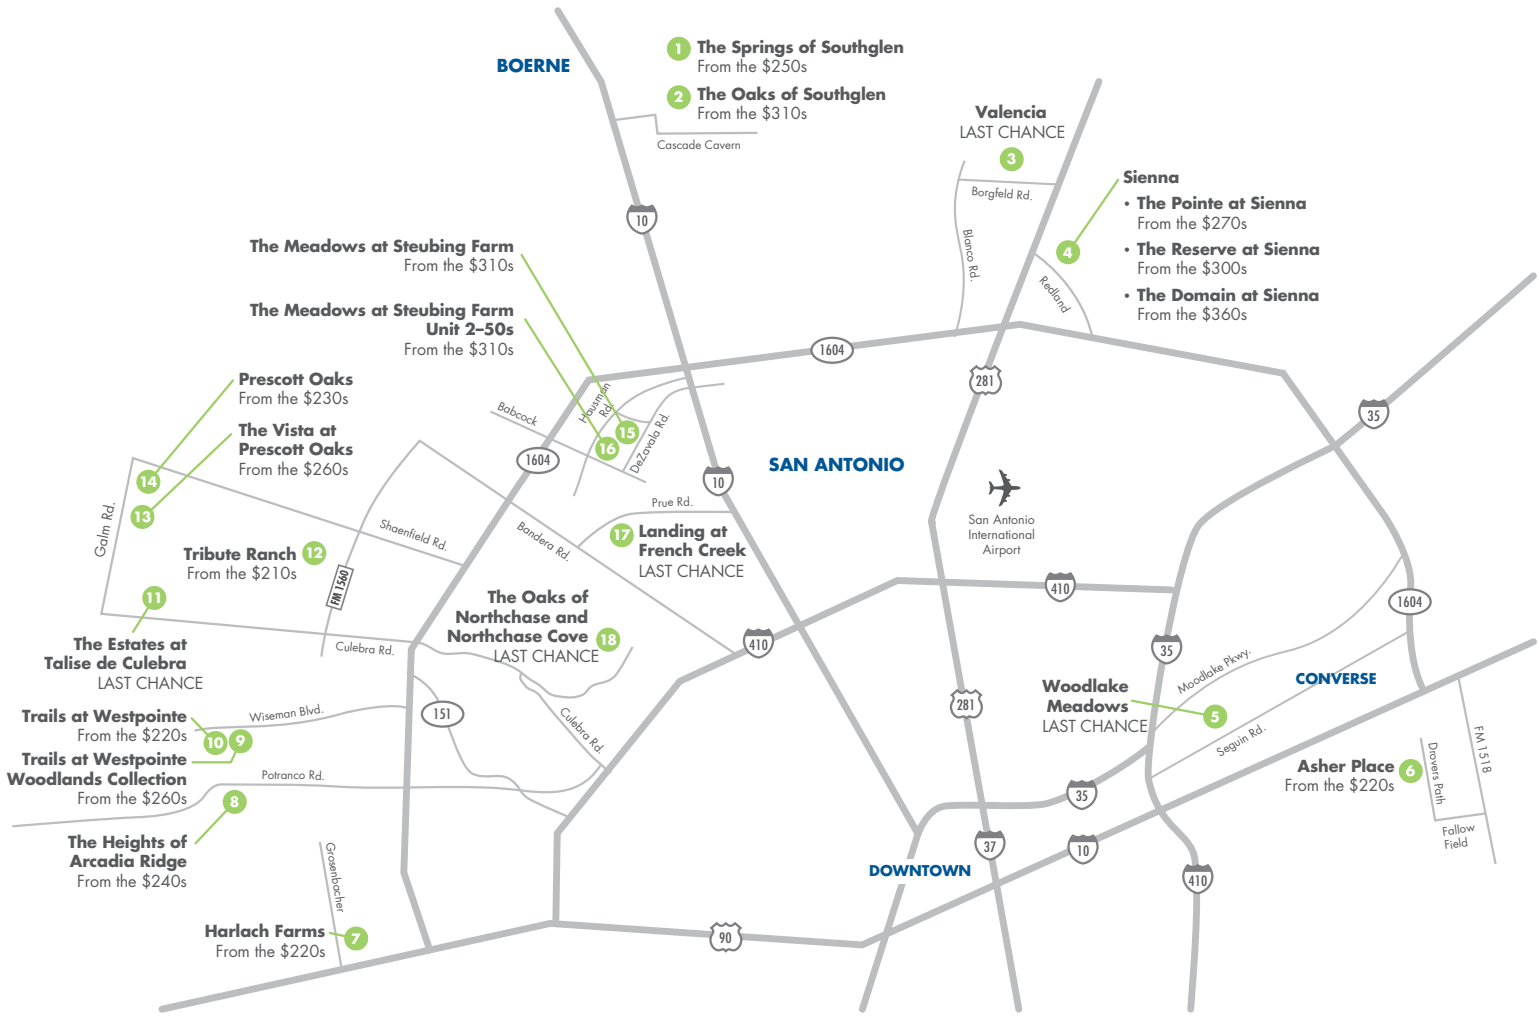

VISIT OUR SAN ANTONIO AREA COMMUNITIES

1. THE SPRINGS OF SOUTHGLEN

103 Heathcot, Boerne, TX 78015
Master-planned community

2. THE OAKS OF SOUTHGLEN

103 Heathcot, Boerne, TX 78015
Master-planned community

3. VALENCIA

By Appt Only – 877.278.6374
Private, gated community;
half acre homesites
LAST CHANCE

4. THE POINTE AT SIENNA

THE RESERVE AT SIENNA
THE DOMAIN AT SIENNA
2527 Verona Way, San Antonio, TX 78259
Central location; North East ISD