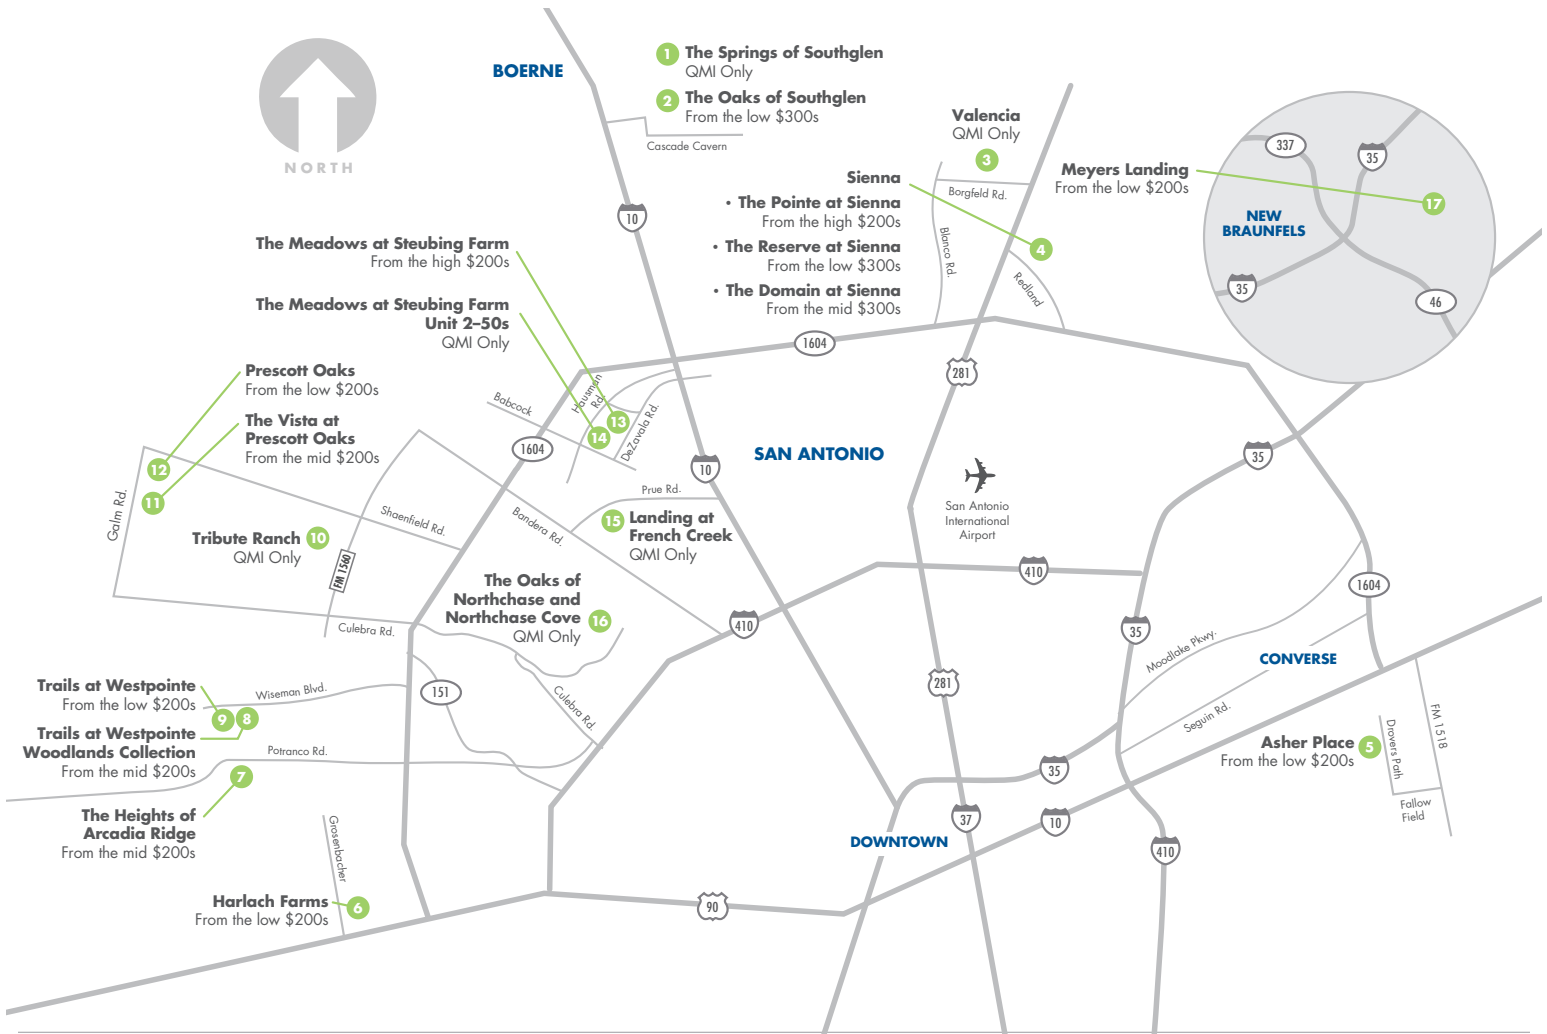

VISIT OUR SAN ANTONIO AREA COMMUNITIES

1. THE SPRINGS OF SOUTHGLEN
103 Heathcot, Boerne, TX 78015
Master-planned community

2. THE OAKS OF SOUTHGLEN
103 Heathcot, Boerne, TX 78015
Master-planned community

3. VALENCIA
By Appt Only – 877.278.6374
Private, gated community;
half acre homesites
LAST CHANCE – QMI ONLY

4. THE POINTE AT SIENNA
THE RESERVE AT SIENNA
THE DOMAIN AT SIENNA
2527 Verona Way, San Antonio, TX 78259
Central location; North East ISD

5. ASHER PLACE
5005 Drivers Path, St. Hedwig, TX 78152
Award-winning
Schertz-Cibolo-Universal City ISD

6. HARLACH FARMS
11703 Folsom Pass, San Antonio, TX 78245
Award-winning Medina Valley ISD

7. THE HEIGHTS OF ARCADIA RIDGE
13822 Pursley Ridge, San Antonio, TX 78245
Master-planned community

16. LANDING AT FRENCH CREEK
By Appt Only – 877.278.6374
Mature trees; near Medical Center area
LAST CHANCE – QMI ONLY

17. MEYERS LANDING
New Braunfels, TX 78130
Beautiful hill-country living
COMING SOON