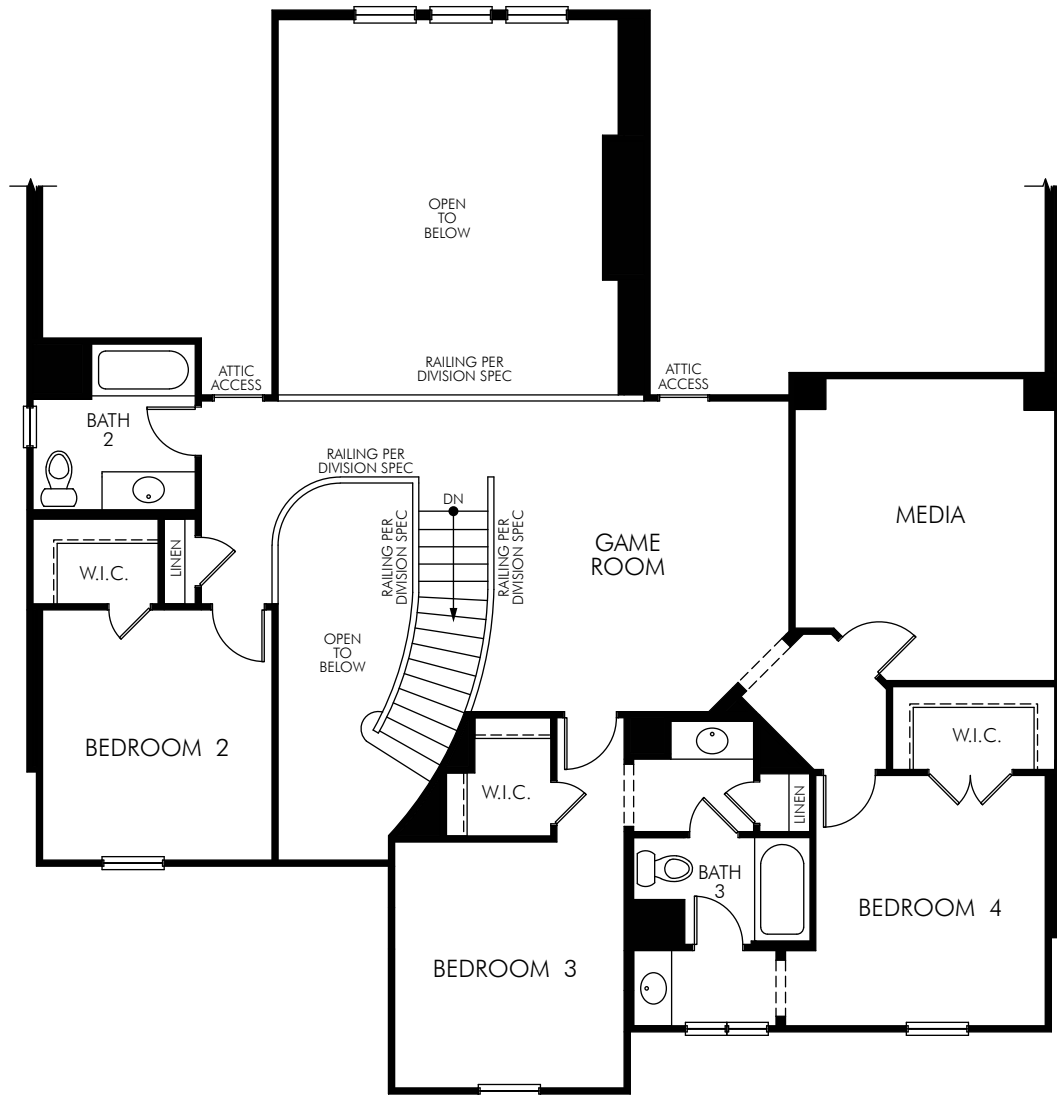

## The Rembrandt 5104 First Floor

3,573 sq. ft. | 4 Bed | 3.5 Bath | 2 Car Garage | 2 Story

**FLEX LIVING OPTIONS:** Sliding Door. Master Suite Bay. Casual Dining Bay. Catering Kitchen. Bedroom 5/ Bath 4.

## The Rembrandt 5104 Second Floor

3,573 sq. ft. | 4 Bed | 3.5 Bath | 2 Car Garage | 2 Story