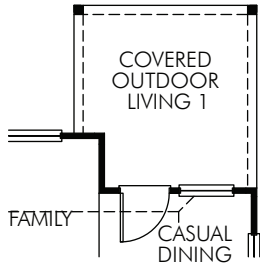

The Mulberry 4001 First Floor

2,004 sq. ft. | 3 Bed | 2 Bath | 2 Garage | 1 Story

FLEX LIVING OPTIONS : Master Bay. Study. Sliding Door. Courtyard. Outdoor Living 1. Outdoor Living 2.

① OPT. COVERED OUTDOOR LIVING 1
OUT1110

② OPT. COVERED OUTDOOR LIVING 2
OUT2110

③ OPT. MASTER BAY
-adding up to 37 sq ft
BAY0005

④ OPT. SLIDING DOOR
DOOR6

⑤ OPT. COURTYARD
CYD0002

⑥ OPT. STUDY
RM00015

The Mulberry 4001 Options

2,004 sq. ft. | 3 Bed | 2 Bath | 2 Garage | 1 Story