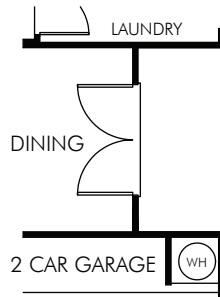

The Mulberry 4001 First Floor

2,004 sq. ft. | 3 Bed | 2 Bath | 2 Garage | 1 Story

FLEX LIVING OPTIONS : Master Bay. Study. Sliding Door. Courtyard. Outdoor Living 1. Outdoor Living 2.

① OPT. COVERED OUTDOOR LIVING 1
OUT1110

② OPT. COVERED OUTDOOR LIVING 2
OUT2110

③ OPT. MASTER BAY
-adding up to 37 sq ft
BAY0005

④ OPT. SLIDING DOOR
DOOR6

⑤ OPT. COURTYARD
CYD0002

⑥ OPT. STUDY
RM00015

The Mulberry 4001 Options

2,004 sq. ft. | 3 Bed | 2 Bath | 2 Garage | 1 Story