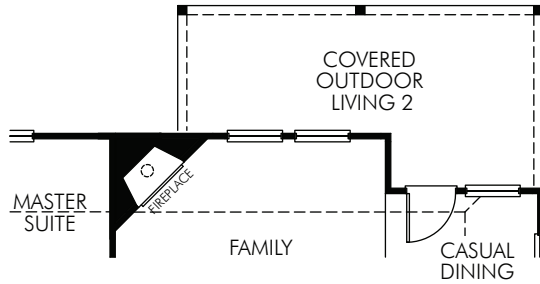

The Mulberry 4001 First Floor

2,004 sq. ft. | 3 Bed | 2 Bath | 2 Garage | 1 Story

FLEX LIVING OPTIONS : Master Bay. Study. Sliding Door. Courtyard. Outdoor Living 1. Outdoor Living 2.

① OPT. COVERED OUTDOOR LIVING 1
OUT1110

② OPT. COVERED OUTDOOR LIVING 2
OUT2110

③ OPT. MASTER BAY
-adding up to 37 sq ft
BAY0005

④ OPT. SLIDING DOOR
DOOR6

⑤ OPT. COURTYARD
CYD0002

⑥ OPT. STUDY
RM00015

The Mulberry 4001 Options

2,004 sq. ft. | 3 Bed | 2 Bath | 2 Garage | 1 Story