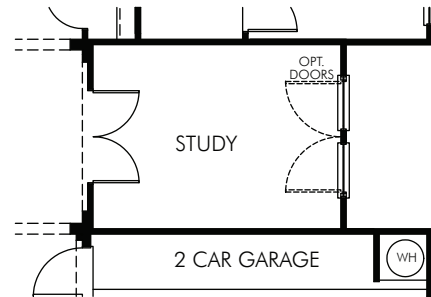

The Mulberry 4001 First Floor

2,004 sq. ft. | 3 Bed | 2 Bath | 2 Garage | 1 Story

FLEX LIVING OPTIONS : Master Bay. Study. Sliding Door. Courtyard. Outdoor Living 1. Outdoor Living 2.

① OPT. COVERED OUTDOOR LIVING 1
OUT1110

② OPT. COVERED OUTDOOR LIVING 2
OUT2110

③ OPT. MASTER BAY
-adding up to 37 sq ft
BAY0005

④ OPT. SLIDING DOOR
DOOR6

⑤ OPT. COURTYARD
CYD0002

⑥ OPT. STUDY
RM00015

The Mulberry 4001 Options

2,004 sq. ft. | 3 Bed | 2 Bath | 2 Garage | 1 Story