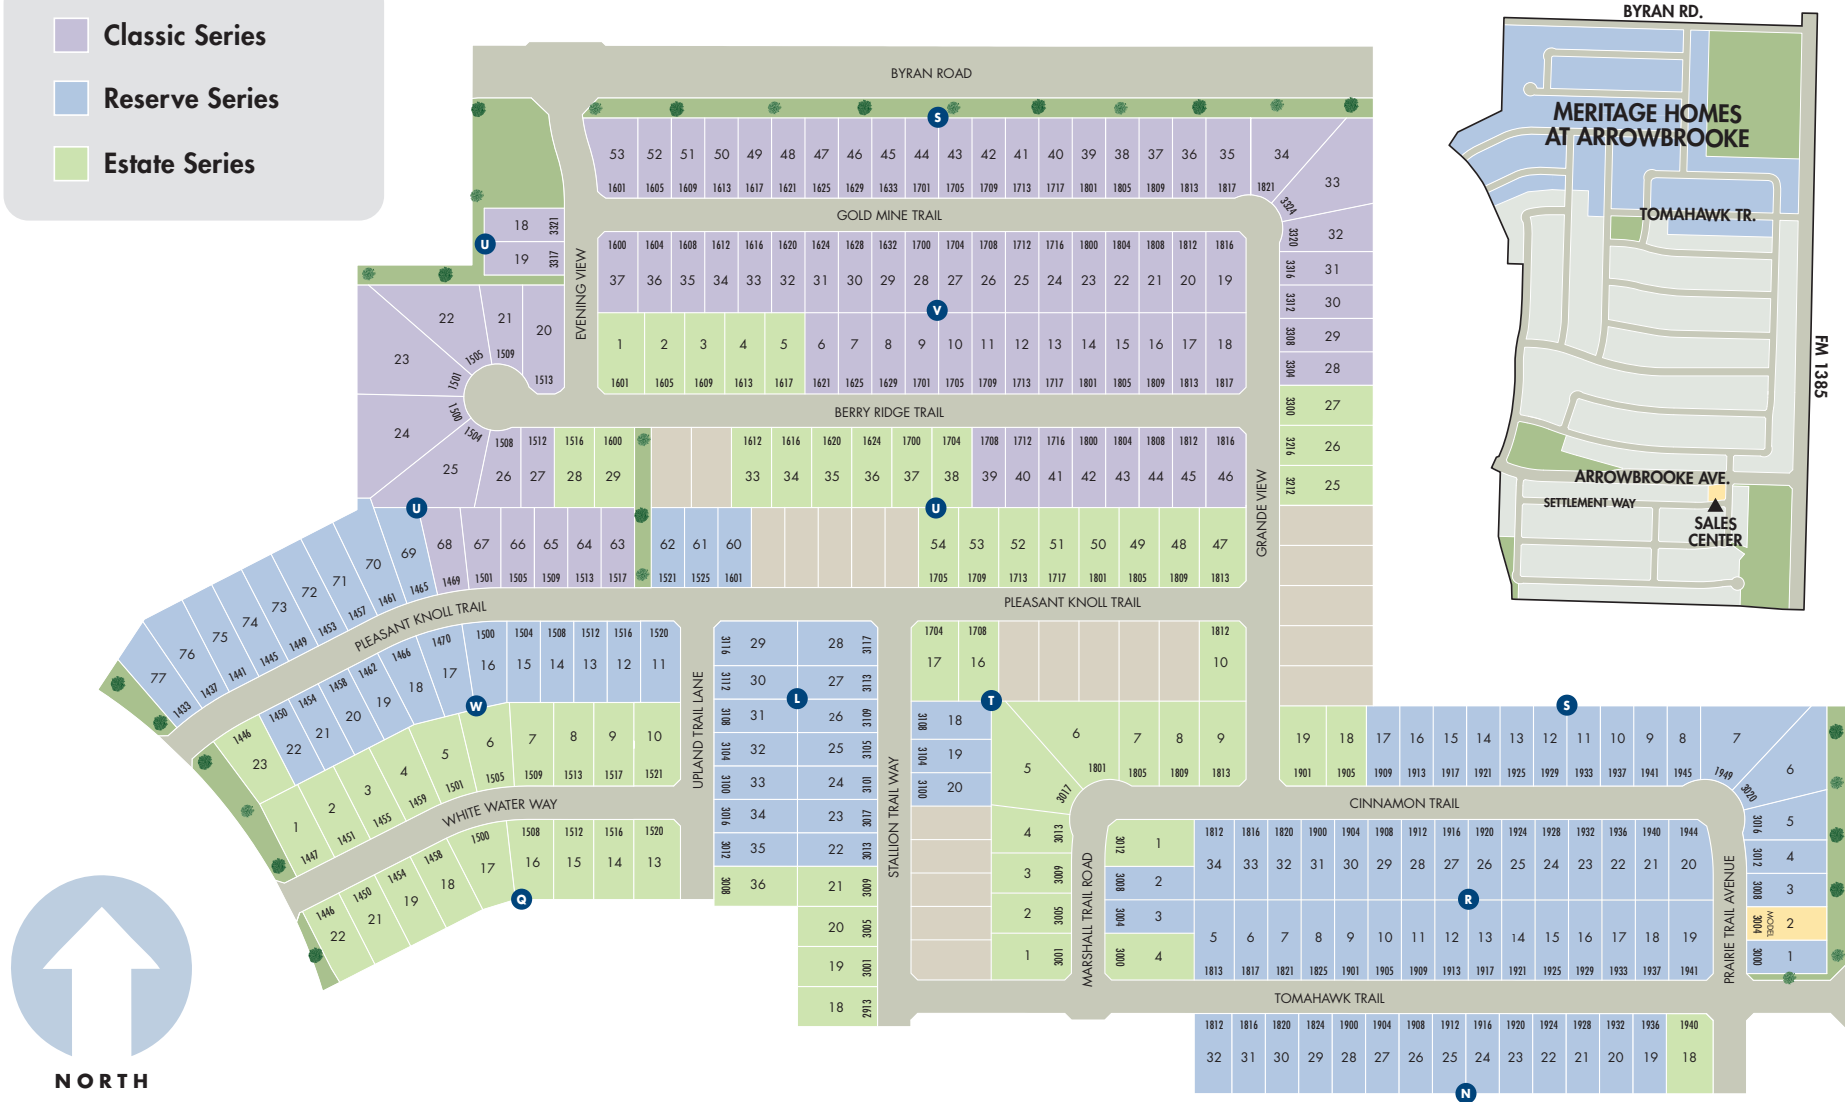

- Classic Series
- Reserve Series
- Estate Series

This map depiction is not an official site plan, may not be drawn to scale, and may not reflect all easements and other matters affecting the community. Rather, it is an artist's conceptual rendering intended to give buyer a general overview of the contemplated community. This map depiction does not constitute a guaranty that the community will be built out or developed as shown and Meritage has not made, does not make, and specifically negates and disclaims any representations, warranties, and guarantees with respect to the map depiction, including, but not limited to, any depiction or description of any physical characteristics of the community or any improvements pertaining thereto, and any depiction or description of the real estate comprising or contemplated to comprise the community or of the units or amenities (such as pools, gazebos, hike and bike trails, exercise facilities, etc.) contemplated to be a part of the community. The party developing the community may make changes in the design and plan of the community (including, without limitation, the number of homes and/or the sizes of lots in the Community), and in any currently contemplated timing of the development of the community, and Meritage reserves the right to make any and all such changes. REV 081220.