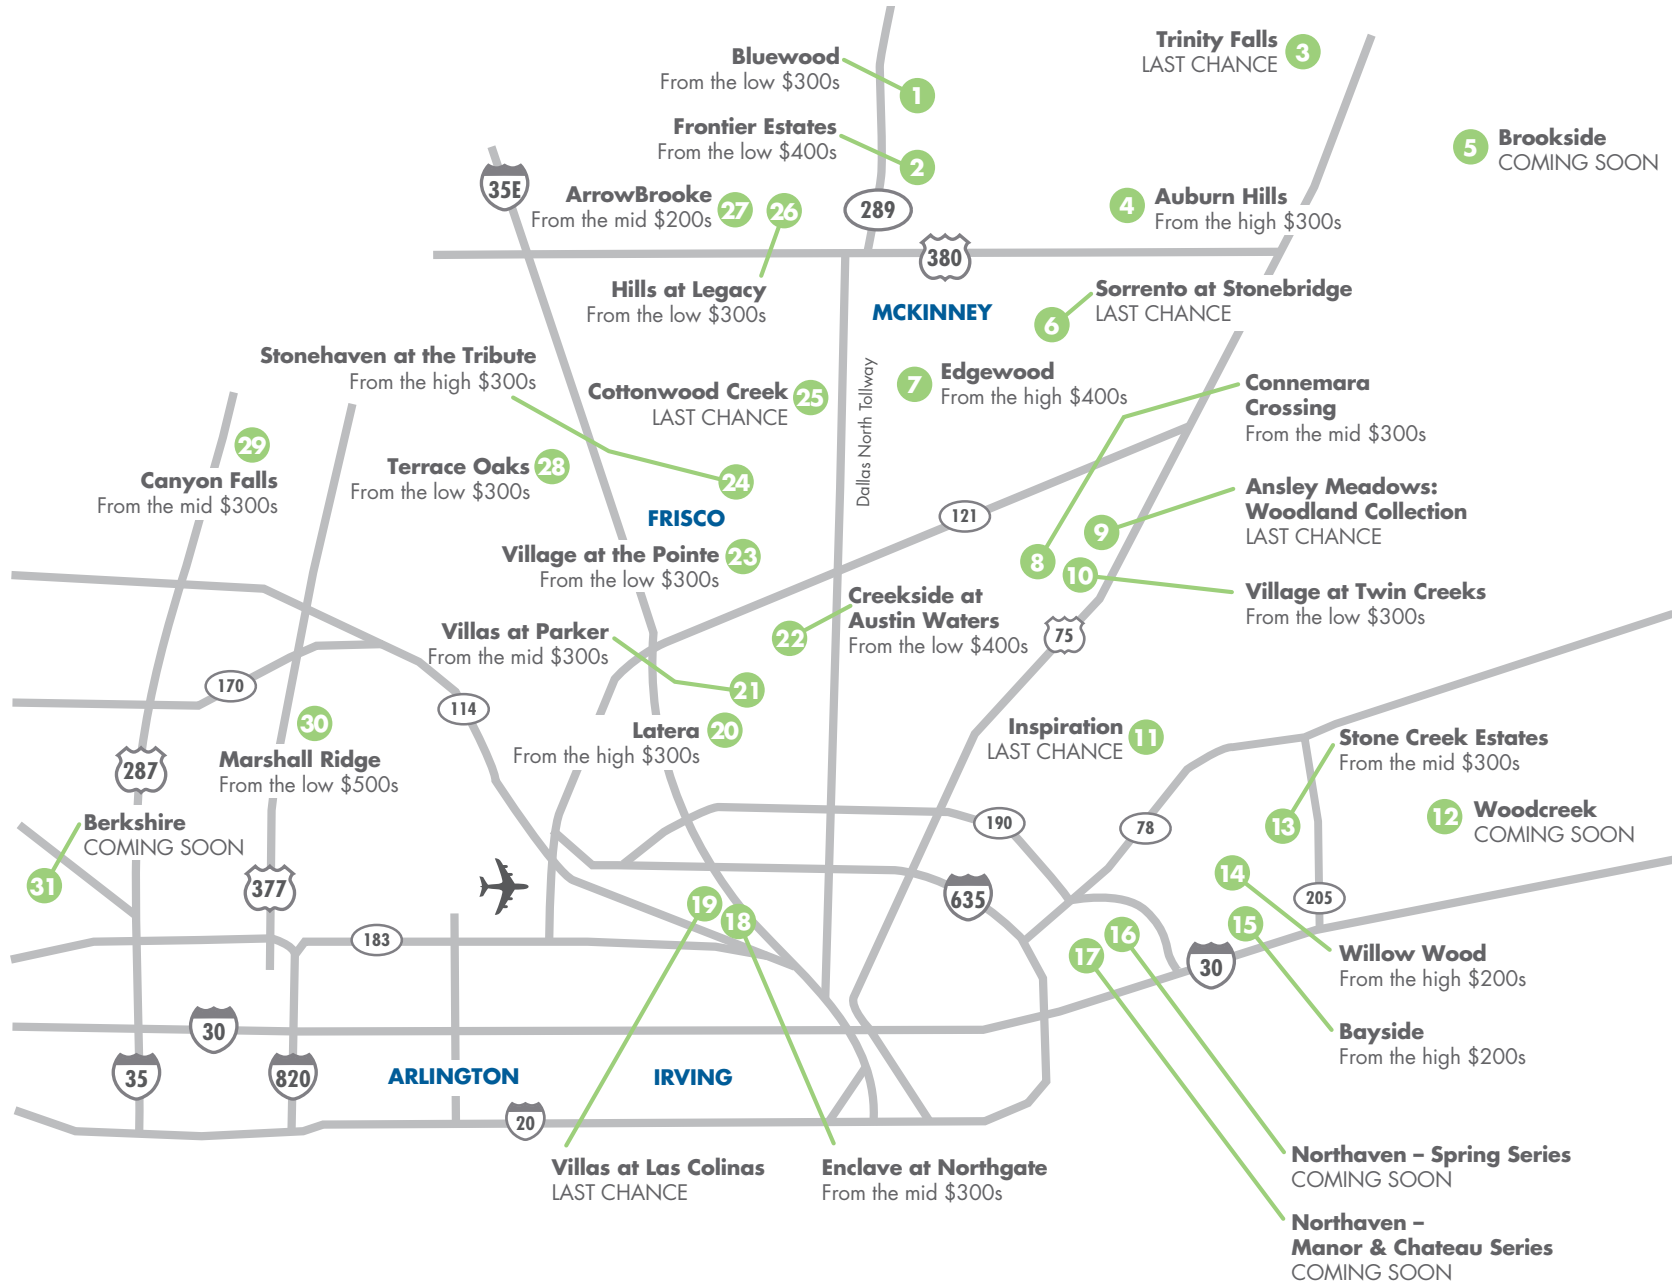

# VISIT OUR DALLAS/FORT WORTH AREA COMMUNITIES

- 1. BLUEWOOD**  
910 Indigo, Celina, TX 75009  
Model: Cedar  
**Onsite Elementary School**
- 2. FRONTIER ESTATES**  
1511 Winchester Dr., Prosper, TX 75078  
Model: Florence & Da Vinci  
**Big backyards + Prosper ISD**
- 3. TRINITY FALLS**  
7608 Fossil Creek Tr.  
McKinney, TX 75071  
Model: Huntley & Bowman  
**Lots adjacent to park**
- 4. AUBURN HILLS**  
2001 Shrewsbury Dr.,  
McKinney, TX 75071  
Model: Versailles & Huntley
- 5. BROOKSIDE**  
625 Cedar Springs Dr.,  
Princeton, TX 75407  
Model: Preston
- 6. SORRENTO AT STONEBRIDGE**  
2921 Plainfield Dr.,  
McKinney, TX 75070  
Model: Cedar  
**Master-planned amenities**  
**FINAL OPPORTUNITIES**
- 7. EDGEWOOD**  
8230 Cabernet St., Frisco, TX 75035  
Model: Madison
- 8. CONNEMARA CROSSING**  
511 Alden Way, Allen, TX 75013  
Model: Evergreen
- 9. ANSLEY MEADOWS –  
Woodland Collection**  
702 Callaway Dr., Allen, TX 75013  
Model: Hickory  
**LAST CHANCE**
- 10. VILLAGE AT TWIN CREEKS**  
1027 Kennedy Dr., Allen, TX 75013  
Model: Lexington  
**Low maintenance lifestyle**
- 11. INSPIRATION**  
By Appt Only – 877.275.6374  
**Master-planned lake lifestyle**  
**LAST CHANCE**
- 12. WOODCREEK**  
835 McCall Dr., Fate, TX 75132  
Model: Greenville
- 13. STONE CREEK ESTATES**  
789 Featherstone Dr.,  
Rockwall, TX 75087  
Model: Monroe  
**Oversized lots backing  
to open space**
- 14. WILLOW WOOD**  
7008 Willow Wood St.,  
Rowlett, TX 75089  
Model: Savannah
- 15. BAYSIDE**  
7645 Sunset Blvd., Rowlett, TX 75088  
Model: Newcastle  
**Lakefront Living**
- 16. NORTHAVEN – SPRING SERIES**  
3708 Chapman Cir.,  
Rowlett, TX 75089  
Model: Kent
- 17. NORTHAVEN –  
MANOR & CHATEAU SERIES**  
3614 Chapman Cir.,  
Rowlett, TX 75089  
Model: Biltmore
- 18. ENCLAVE AT NORTHGATE**  
2617 Toledo Dr., Irving, TX 75062  
Model: San Jacinto
- 19. VILLAS AT LAS COLINAS  
BY APPOINTMENT ONLY  
CLOSEOUT**
- 20. LATERA**  
2341 Bella Ct., Carrollton, TX 75010  
Model: Red River
- 21. VILLAS AT PARKER  
Model: Lavaca  
BY APPOINTMENT ONLY**
- 22. CREEKSIDE AT AUSTIN WATERS**  
2809 Walnut Creek Ln.,  
The Colony, TX 75056  
Model: Bluestar & Jasmine  
**Ideal central location**
- 23. VILLAGE AT THE POINTE**  
5638 Niagara Blvd.,  
The Colony, TX 75056  
Model: Rushmore, Boardwalk & Broadway  
**Low-Maintenance Living**
- 24. STONEHAVEN AT THE TRIBUTE**  
8366 Bankside, The Colony, TX 75056  
Model: Lantana  
**Premier master-planned  
community**
- 25. COTTONWOOD CREEK**  
1905 Rosemill,  
Frisco, TX 75034  
Model: Berkeley  
**Frisco ISD + big backyards**  
**LAST CHANCE**
- 26. HILLS AT LEGACY**  
880 Speargrass Ln.,  
Prosper, TX 75078  
Model: Beech & Roosevelt
- 27. ARROWBROOKE**  
1829 Settlement Way,  
Aubrey, TX 76227  
Model: Verona & Rosalie  
**Denton ISD**
- 28. TERRACE OAKS**  
2405 Alloway Dr.,  
Corinth, TX 76210  
Model: Beech
- 29. CANYON FALLS**  
3613 Meridian Dr.,  
Northlake, TX 76226  
Model: Rome & Lantana  
**300 acres of landscaped  
green space**
- 30. MARSHALL RIDGE**  
420 Monarch Hill Ct.,  
Keller, TX 76248  
Model: Bach  
**Abundance of amenities**
- 31. BERKSHIRE**  
9709 Paxon Rd.,  
Fort Worth, TX 76131  
Model: Inwood  
**Northwest ISD**