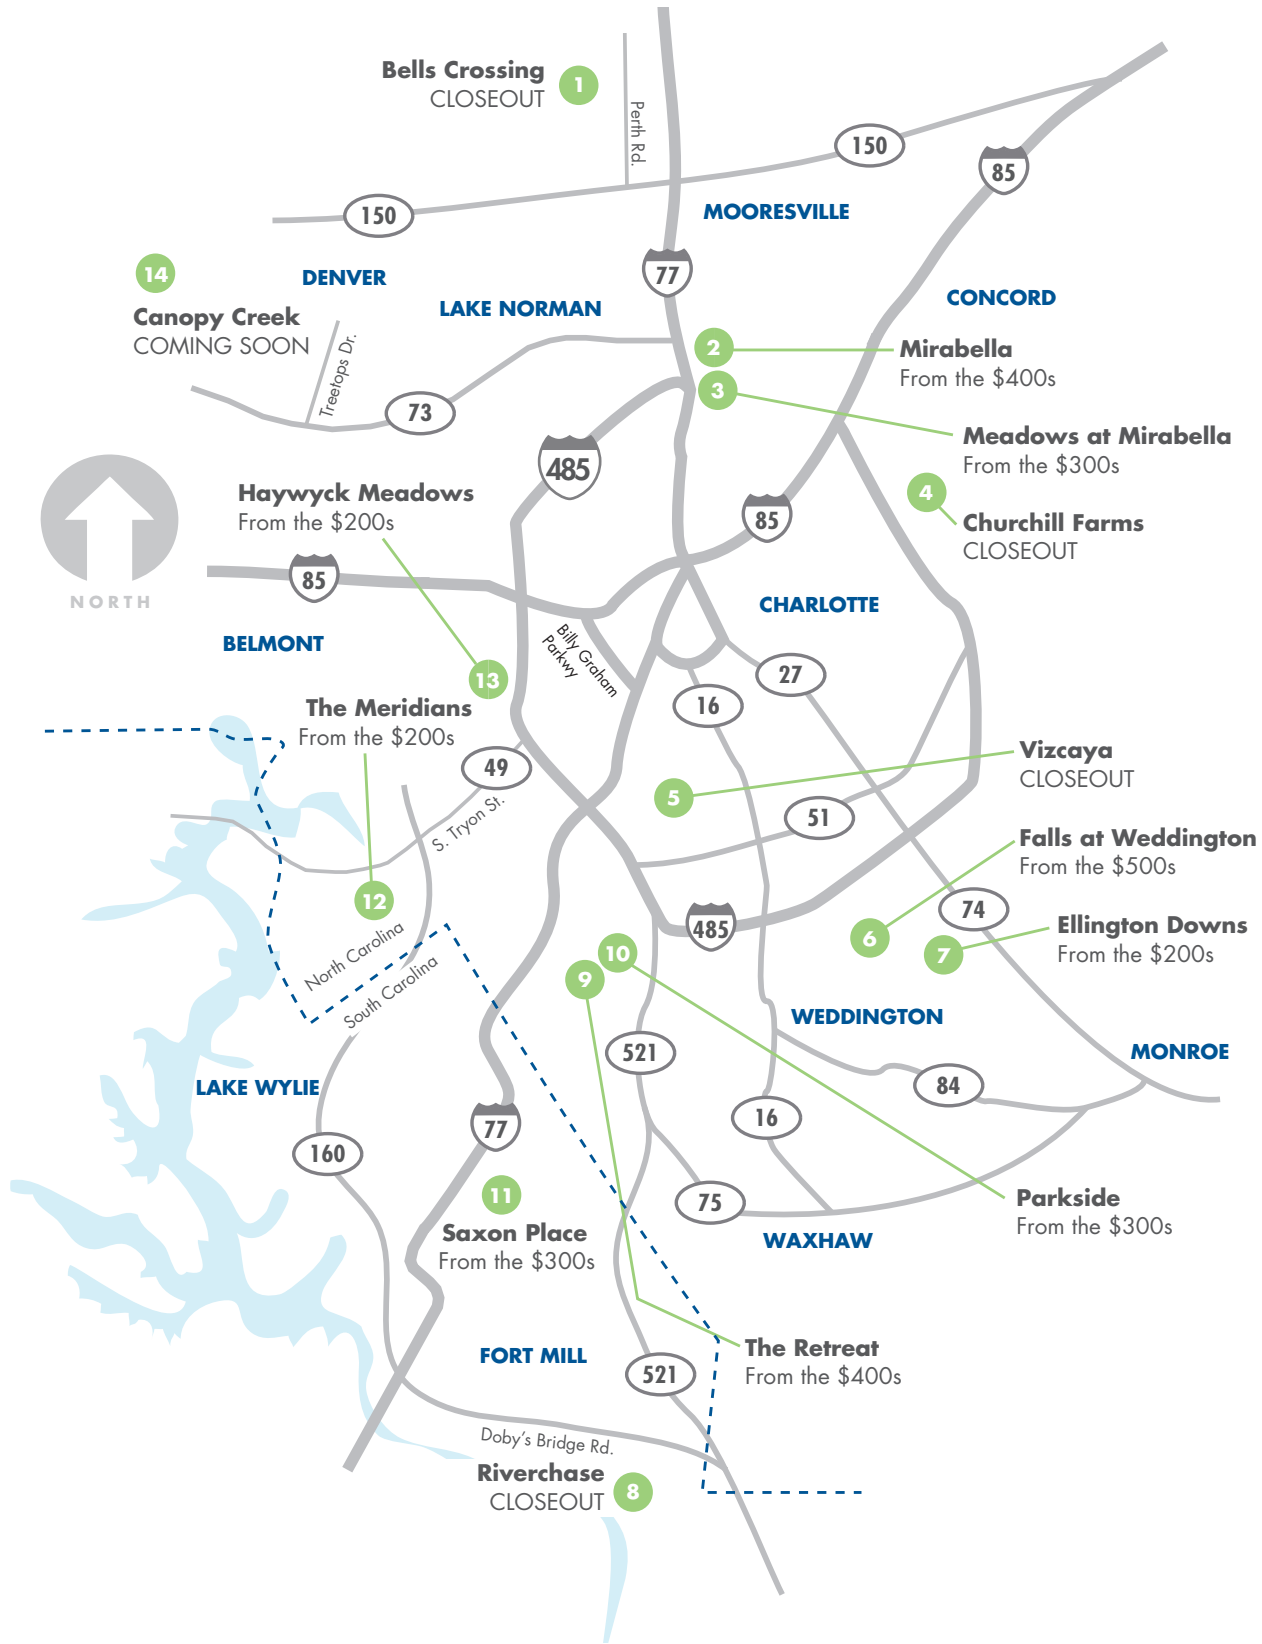

# VISIT OUR CHARLOTTE AREA COMMUNITIES

---

- 1. BELLS CROSSING**  
128 Bells Crossing Dr.,  
 Mooresville, NC 28117  
**Luxury living near Lake Norman.**
- 2. MIRABELLA**  
15741 Guthrie Dr.,  
 Huntersville, NC 28078  
**Ranch, two-story and three-story plans with pool, clubhouse and children's playground.**
- 3. MEADOWS AT MIRABELLA**  
5723 Guthrie Drive,  
 Huntersville, NC 28078  
**New homesites in desirable community with all-new amenities.**
- 4. CHURCHILL FARMS**  
8205 Breton Way,  
 Harrisburg, NC 28075  
**Pools, parks and walking trails.**
- 5. VIZCAYA**  
6605 Vizcaya Court,  
 Charlotte, NC 28226  
**Close to Uptown Charlotte.**
- 6. FALLS AT WEDDINGTON**  
101 Enclave Boulevard,  
 Weddington, NC 28104  
**Executive homes in master plan community with walking trails, ponds, pool, clubhouse and fitness center.**
- 7. ELLINGTON DOWNS**  
1012 Ellington Downs Way,  
 Wesley Chapel, NC 28110  
**Ranch and two-story plans with pool, clubhouse and playground amenities.**
- 8. RIVERCHASE**  
656 Avonmore Dr., Fort Mill, SC 29715  
**World-class amenities with Catawba river access.**
- 9. THE RETREAT**  
15506 Coventry Court Ln.,  
 Charlotte, NC 28277  
**Energy-efficient homes in South Charlotte with access to excellent schools and nearby shopping.**
- 10. PARKSIDE**  
11921 Clems Branch Drive,  
 Charlotte, NC 28277  
**All new plans in desirable South Charlotte with HOA-maintained landscaping.**
- 11. SAXON PLACE**  
2017 Saxon Place Drive,  
 Fort Mill, SC 29707  
**A community of all new plans, wooded homesites and access to excellent Fort Mill schools.**
- 12. THE MERIDIANS**  
14904 Batteliere Dr.,  
 Charlotte, NC 28278  
**All new ranch plans with HOA-included social memberships to The Palisades Country Clubswim, tennis and fitness complex.**
- 13. HAYWYCK MEADOWS**  
4310 Collingham Dr.,  
 Charlotte, NC 28278  
**New ranch and two-story plans with convenient access to Uptown Charlotte.**
- 14. CANOPY CREEK**  
Denver, NC  
**COMING SOON**