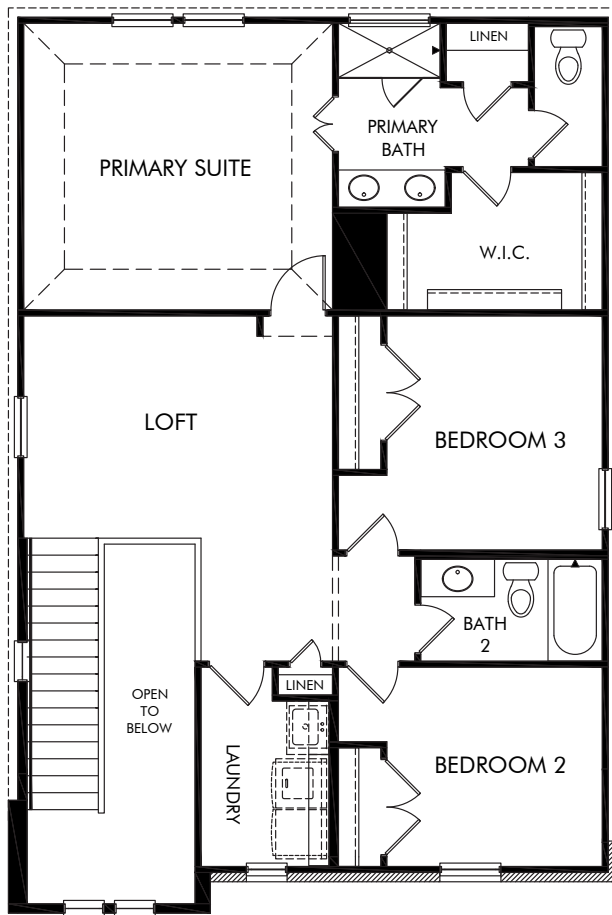

Butler Farms - Americana Collection | The Lassen | Plan 370 | Second Floor
Approx. 1,888 sq. ft. | 3 Bed | 2.5 Bath | 2 Car Garage | 2 Story