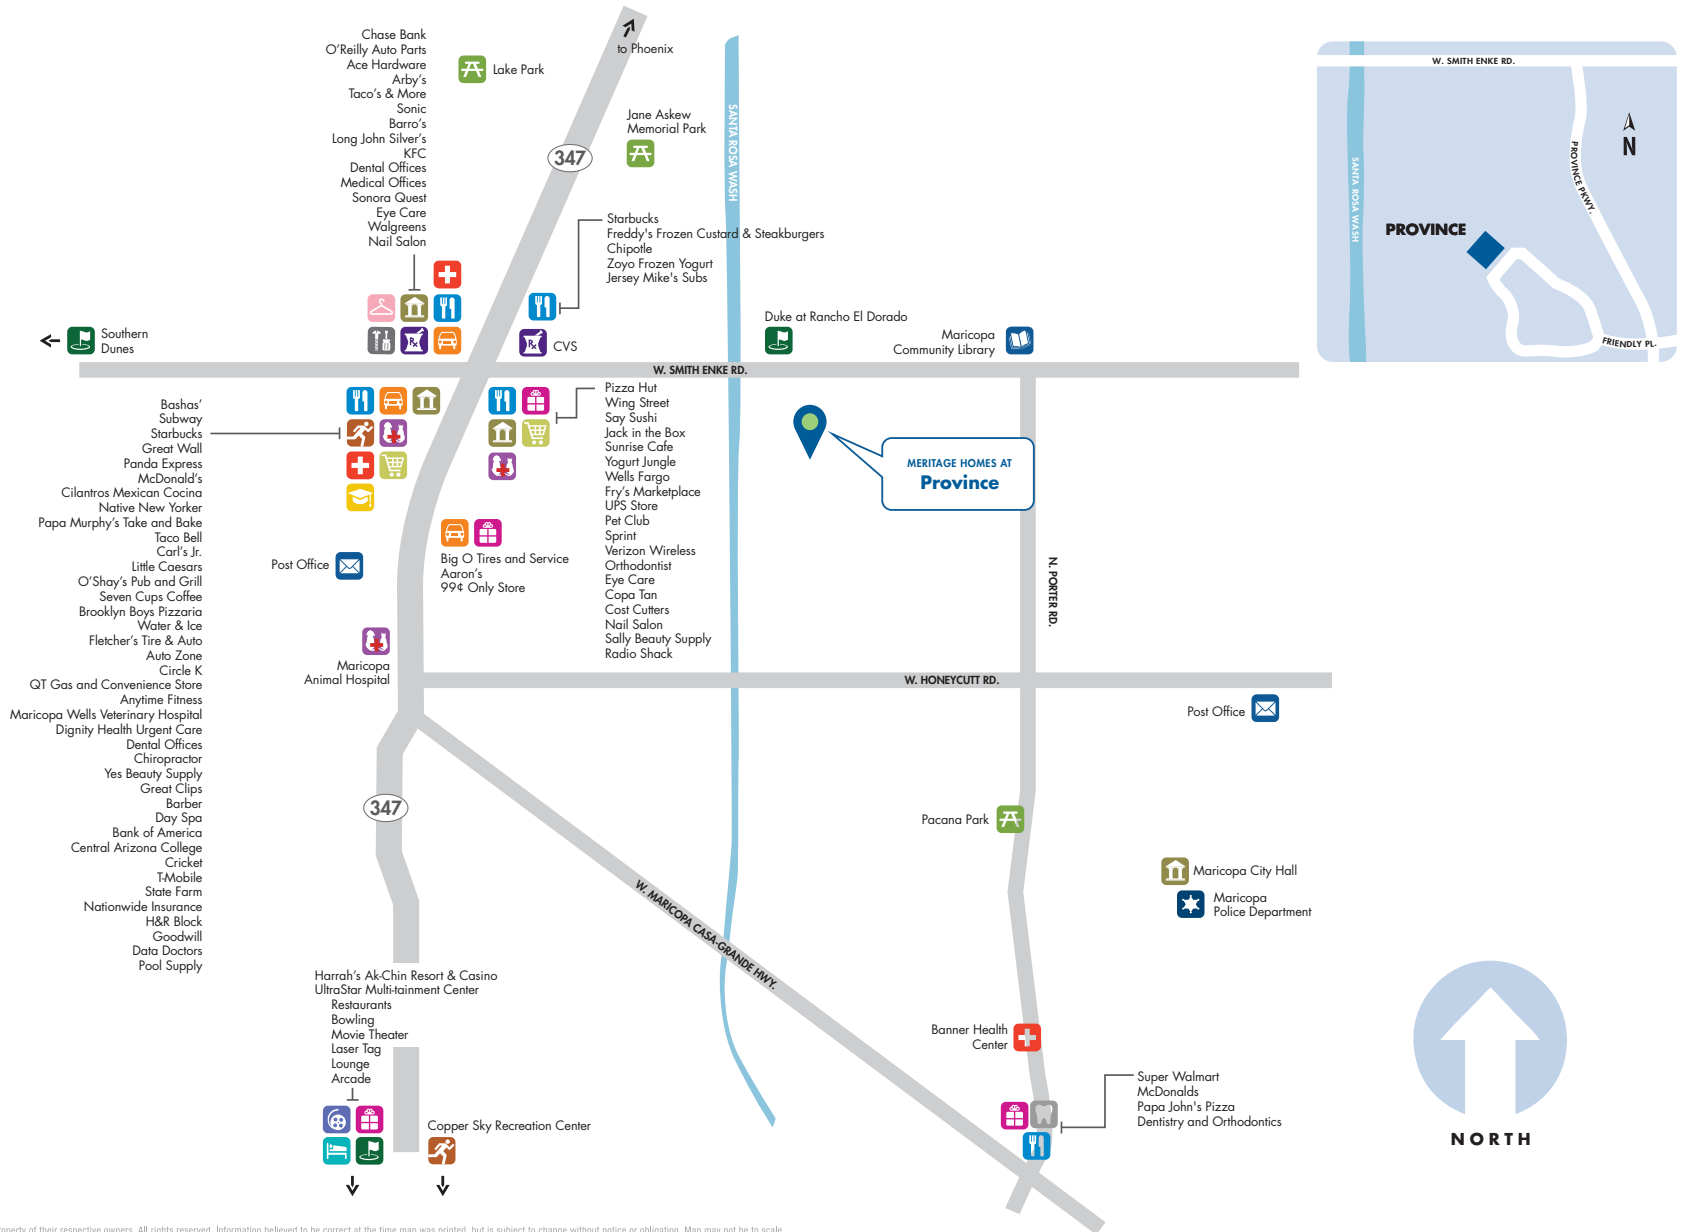

Around the Neighborhood

877-Ask-Meritage (275-6374) | meritagehomes.com

Meritage Homes at Province
20930 N Province Pkwy, Maricopa, AZ 85138