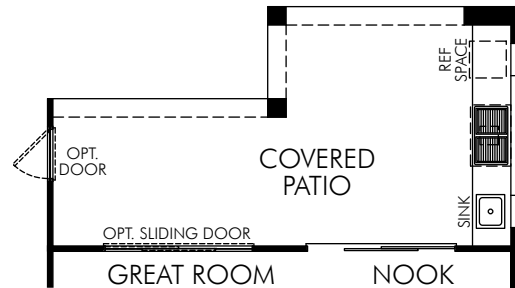

Mission Royale: Lennon (1820)

1,828 sq. ft.

Mission Royale: Lennon (1820)

1,828 sq. ft.

OPT. GOURMET KITCHEN

OPT. BAY WINDOW

OPT. PET RETREAT

OPT. DOORS AT DEN

OPT. EXPANDED LAUNDRY

OPT. POWDER

OPT. COVERED PATIO EXTENSION

OPT. OUTDOOR LIVING KITCHEN

OPT. MULTI SLIDE-DOORS AT COVERED PATIO

OPT. MASTER RETREAT

OPT. GOLF CART GARAGE