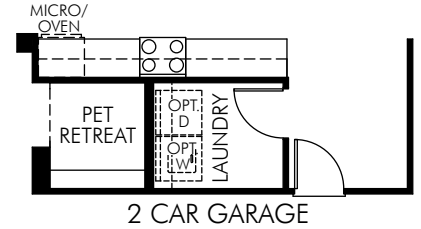

Mission Royale: Lennon (1820)

1,828 sq. ft.

Mission Royale: Lennon (1820)

1,828 sq. ft.

OPT. GOURMET KITCHEN

OPT. BAY WINDOW

OPT. PET RETREAT

OPT. DOORS AT DEN

OPT. EXPANDED LAUNDRY

OPT. POWDER

OPT. COVERED PATIO EXTENSION

OPT. OUTDOOR LIVING KITCHEN

OPT. MULTI SLIDE-DOORS AT COVERED PATIO

OPT. MASTER RETREAT

OPT. GOLF CART GARAGE