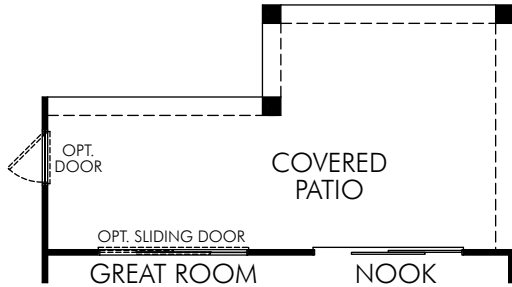

OPT. COVERED PATIO EXTENSION