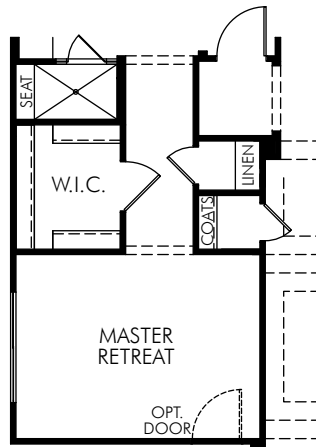

Mission Royale: Lennon (1820)

1,828 sq. ft.

Mission Royale: Lennon (1820)

1,828 sq. ft.

OPT. GOURMET KITCHEN

OPT. BAY WINDOW

OPT. PET RETREAT

OPT. DOORS AT DEN

OPT. EXPANDED LAUNDRY

OPT. POWDER

OPT. COVERED PATIO EXTENSION

OPT. OUTDOOR LIVING KITCHEN

OPT. MULTI SLIDE-DOORS AT COVERED PATIO

OPT. MASTER RETREAT

OPT. GOLF CART GARAGE