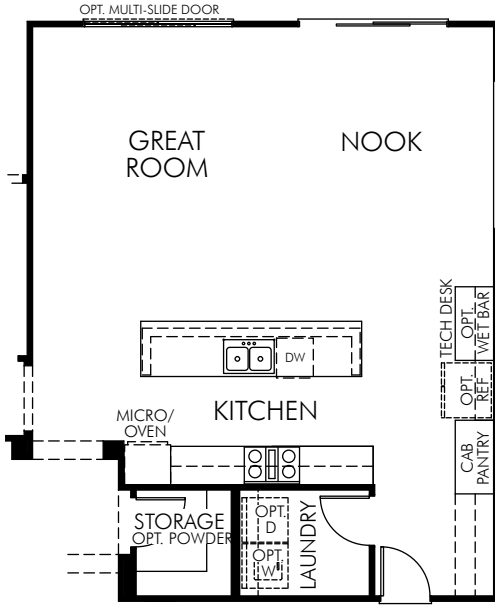

Mission Royale: Lennon (1820)

1,828 sq. ft.

Mission Royale: Lennon (1820)

1,828 sq. ft.

OPT. GOURMET KITCHEN

OPT. BAY WINDOW

OPT. PET RETREAT

OPT. DOORS AT DEN