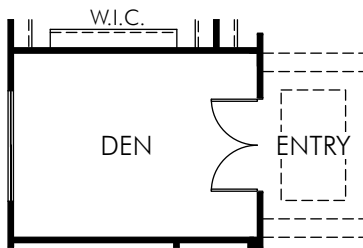

Mission Royale: Lennon (1820)

1,828 sq. ft.

Mission Royale: Lennon (1820)

1,828 sq. ft.

OPT. GOURMET KITCHEN

OPT. BAY WINDOW

OPT. PET RETREAT

OPT. DOORS AT DEN