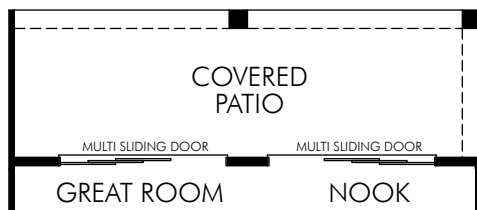

OPT. MULTI SLIDE-DOORS AT COVERED PATIO