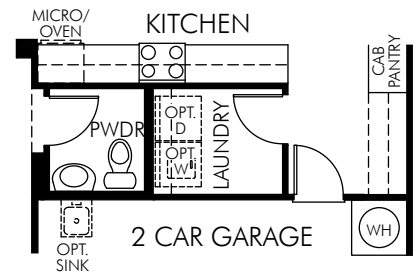

Mission Royale: Lennon (1820)

1,828 sq. ft.

Mission Royale: Lennon (1820)

1,828 sq. ft.

OPT. GOURMET KITCHEN

OPT. BAY WINDOW

OPT. PET RETREAT

OPT. DOORS AT DEN

OPT. EXPANDED LAUNDRY

OPT. POWDER

OPT. COVERED PATIO EXTENSION

OPT. OUTDOOR LIVING KITCHEN

OPT. MULTI SLIDE-DOORS AT COVERED PATIO

OPT. MASTER RETREAT

OPT. GOLF CART GARAGE