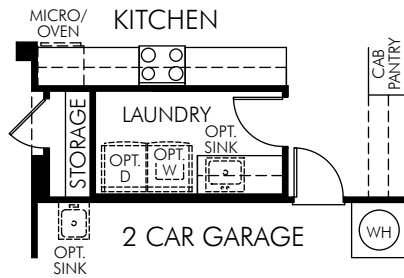

Mission Royale: Lennon (1820)

1,828 sq. ft.

Mission Royale: Lennon (1820)

1,828 sq. ft.

OPT. GOURMET KITCHEN

OPT. BAY WINDOW

OPT. PET RETREAT

OPT. DOORS AT DEN