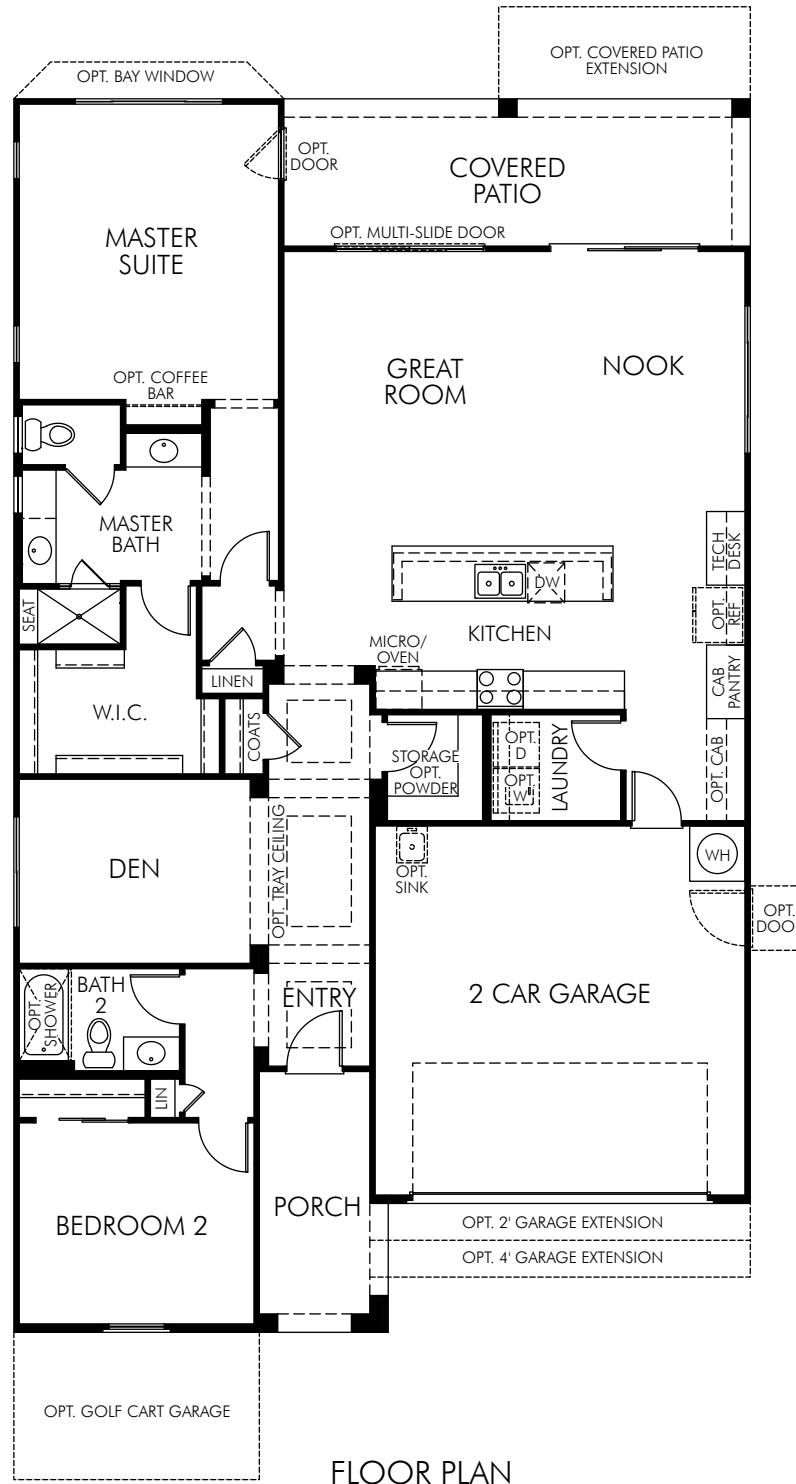

Mission Royale: Lennon (1820)

1,828 sq. ft.

Mission Royale: Lennon (1820)

1,828 sq. ft.

OPT. GOURMET KITCHEN

OPT. BAY WINDOW

OPT. PET RETREAT

OPT. DOORS AT DEN

OPT. EXPANDED LAUNDRY

OPT. POWDER

OPT. COVERED PATIO EXTENSION

OPT. OUTDOOR LIVING KITCHEN

OPT. MULTI SLIDE-DOORS AT COVERED PATIO

OPT. MASTER RETREAT

OPT. GOLF CART GARAGE