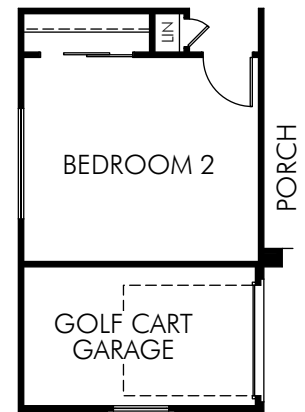

OPT. GOLF CART GARAGE