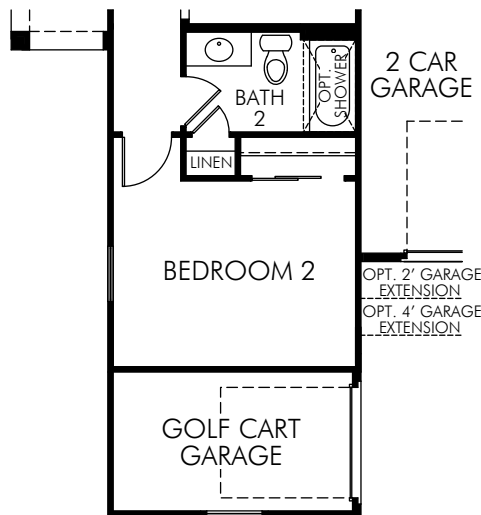

Mission Royale: Hendrix (1690)

1,695 sq. ft.

FLOOR PLAN

877-Ask-Meritage (275.6374) | meritagehomes.com | 2611 E Questa Trail, Casa Grande, AZ 85294 |

Floorplan rendering is an artist's conceptual rendering intended to provide a general overview. It does not constitute actual plans and specifications for any home and may depict elevations, options, upgrades, features, and amenities that are not included as part of the home and/or may not be available for all lots and/or in all communities. The floorplan rendering may not be drawn to scale. Any dimensions on the floorplan rendering are approximate and actual dimensions may vary. Plans and specifications are subject to change without notice. Homes may be constructed with a floorplan that is the reverse of the floorplan rendering. Plans are copyrighted and/or otherwise subject to intellectual property rights of Meritage and/or others and cannot be reproduced or copied without Meritage's prior written consent.

Mission Royale: Hendrix (1690)

1,695 sq. ft.

OPT. POWDER ILO PANTRY

OPT. MASTER SUITE 2

OPT. GOURMET KITCHEN

OPT. BEDROOM 2 WITH GOLF CART GARAGE

OPT. MASTER SUITE 2 WITH GOLF CART GARAGE

Mission Royale: Hendrix (1690)

1,695 sq. ft.