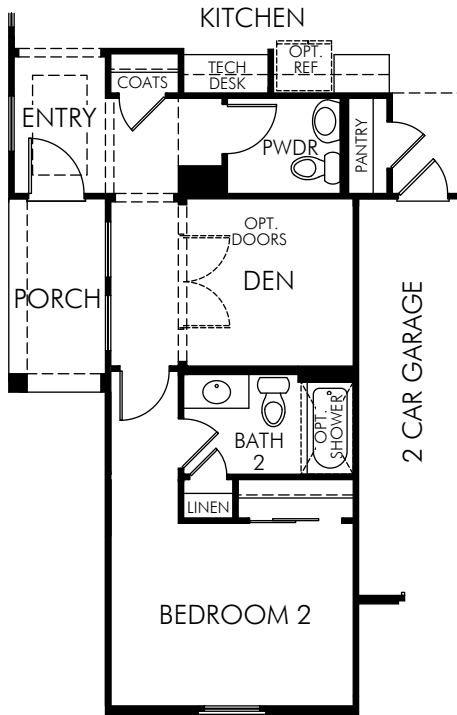

Mission Royale: Hendrix (1690)

1,695 sq. ft.

FLOOR PLAN

877-Ask-Meritage (275.6374) | meritagehomes.com | 2611 E Questa Trail, Casa Grande, AZ 85294 |

Floorplan rendering is an artist's conceptual rendering intended to provide a general overview. It does not constitute actual plans and specifications for any home and may depict elevations, options, upgrades, features, and amenities that are not included as part of the home and/or may not be available for all lots and/or in all communities. The floorplan rendering may not be drawn to scale. Any dimensions on the floorplan rendering are approximate and actual dimensions may vary. Plans and specifications are subject to change without notice. Homes may be constructed with a floorplan that is the reverse of the floorplan rendering. Plans are copyrighted and/or otherwise subject to intellectual property rights of Meritage and/or others and cannot be reproduced or copied without Meritage's prior written consent.

Mission Royale: Hendrix (1690)

1,695 sq. ft.

OPT. POWDER ILO PANTRY

OPT. MASTER SUITE 2

OPT. GOURMET KITCHEN

OPT. BEDROOM 2 WITH GOLF CART GARAGE

OPT. MASTER SUITE 2 WITH GOLF CART GARAGE

Mission Royale: Hendrix (1690)

1,695 sq. ft.