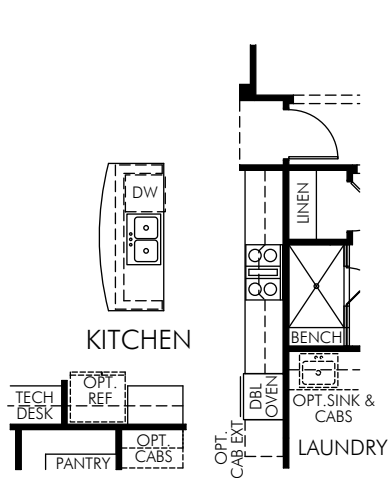

Mission Royale: Hendrix (1690)

1,695 sq. ft.

OPT. POWDER ILO PANTRY

OPT. MASTER SUITE 2

OPT. GOURMET KITCHEN

OPT. BEDROOM 2 WITH GOLF CART GARAGE

OPT. MASTER SUITE 2 WITH GOLF CART GARAGE

Mission Royale: Hendrix (1690)

1,695 sq. ft.