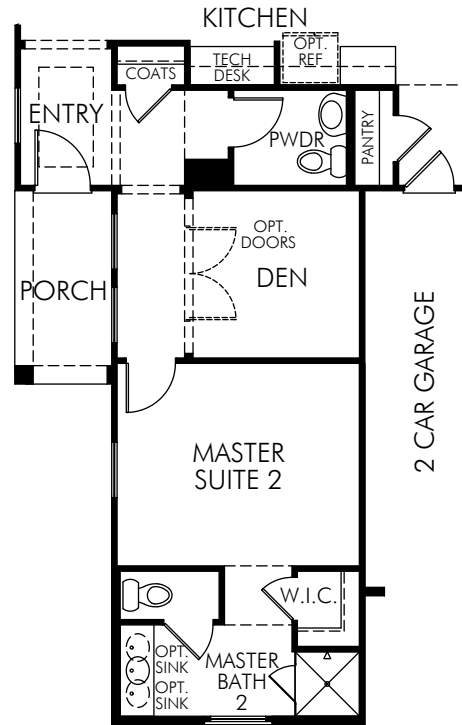

Mission Royale: Hendrix (1690)

1,695 sq. ft.

FLOOR PLAN

877-Ask-Meritage (275.6374) | meritagehomes.com | 2611 E Questa Trail, Casa Grande, AZ 85294 |

Floorplan rendering is an artist's conceptual rendering intended to provide a general overview. It does not constitute actual plans and specifications for any home and may depict elevations, options, upgrades, features, and amenities that are not included as part of the home and/or may not be available for all lots and/or in all communities. The floorplan rendering may not be drawn to scale. Any dimensions on the floorplan rendering are approximate and actual dimensions may vary. Plans and specifications are subject to change without notice. Homes may be constructed with a floorplan that is the reverse of the floorplan rendering. Plans are copyrighted and/or otherwise subject to intellectual property rights of Meritage and/or others and cannot be reproduced or copied without Meritage's prior written consent.

Mission Royale: Hendrix (1690)

1,695 sq. ft.

OPT. POWDER ILO PANTRY

OPT. MASTER SUITE 2

OPT. GOURMET KITCHEN

OPT. BEDROOM 2 WITH GOLF CART GARAGE

OPT. MASTER SUITE 2 WITH GOLF CART GARAGE

Mission Royale: Hendrix (1690)

1,695 sq. ft.