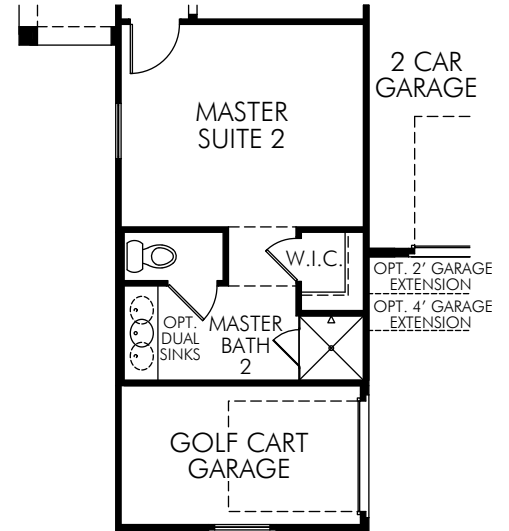

Mission Royale: Hendrix (1690)

1,695 sq. ft.

FLOOR PLAN

877-Ask-Meritage (275.6374) | meritagehomes.com | 2611 E Questa Trail, Casa Grande, AZ 85294 |

Floorplan rendering is an artist's conceptual rendering intended to provide a general overview. It does not constitute actual plans and specifications for any home and may depict elevations, options, upgrades, features, and amenities that are not included as part of the home and/or may not be available for all lots and/or in all communities. The floorplan rendering may not be drawn to scale. Any dimensions on the floorplan rendering are approximate and actual dimensions may vary. Plans and specifications are subject to change without notice. Homes may be constructed with a floorplan that is the reverse of the floorplan rendering. Plans are copyrighted and/or otherwise subject to intellectual property rights of Meritage and/or others and cannot be reproduced or copied without Meritage's prior written consent.

Mission Royale: Hendrix (1690)

1,695 sq. ft.

OPT. POWDER ILO PANTRY

OPT. MASTER SUITE 2

OPT. GOURMET KITCHEN

OPT. BEDROOM 2 WITH GOLF CART GARAGE

OPT. MASTER SUITE 2 WITH GOLF CART GARAGE

Mission Royale: Hendrix (1690)

1,695 sq. ft.