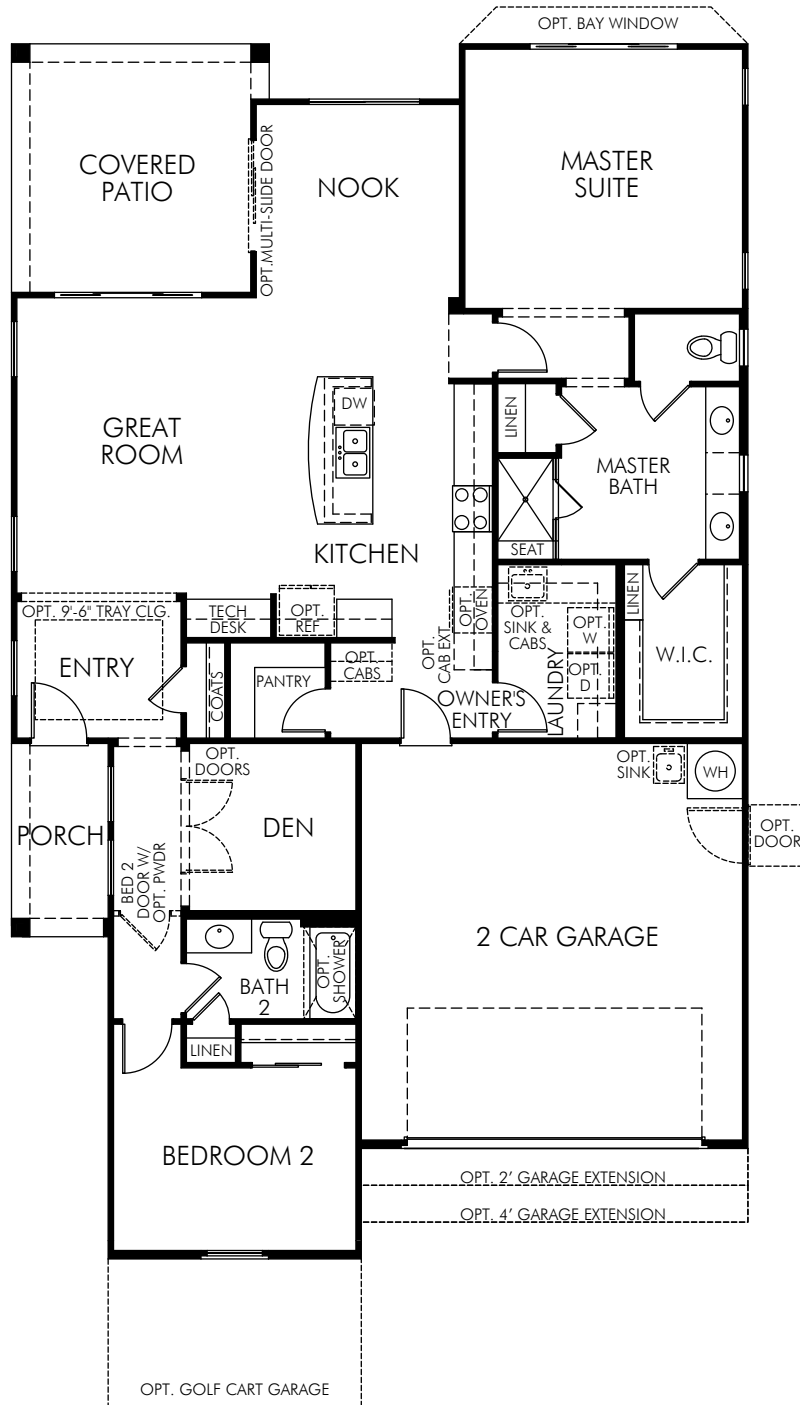

Mission Royale: Hendrix (1690)

1,695 sq. ft.

FLOOR PLAN

877-Ask-Meritage (275.6374) | meritagehomes.com | 2611 E Questa Trail, Casa Grande, AZ 85294 |