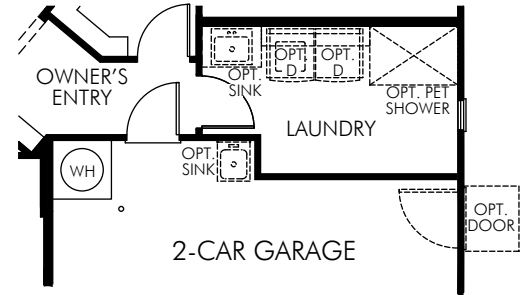

Mission Royale: Orbison (1930)

1,933 sq. ft.

FLOOR PLAN

877-Ask-Meritage (275.6374) | meritagehomes.com | 2611 E Questa Trail, Casa Grande, AZ 85294 |

Floorplan rendering is an artist's conceptual rendering intended to provide a general overview. It does not constitute actual plans and specifications for any home and may depict elevations, options, upgrades, features, and amenities that are not included as part of the home and/or may not be available for all lots and/or in all communities. The floorplan rendering may not be drawn to scale. Any dimensions on the floorplan rendering are approximate and actual dimensions may vary. Plans and specifications are subject to change without notice. Homes may be constructed with a floorplan that is the reverse of the floorplan rendering. Plans are copyrighted and/or otherwise subject to intellectual property rights of Meritage and/or others and cannot be reproduced or copied without Meritage's prior written consent.

Mission Royale: Orbison (1930)

1,933 sq. ft.

OPT. BAY WINDOW

OPT. OUTDOOR LIVING KITCHEN

OPT. PET RETREAT

OPT. WET BAR

OPT. MULTI SLIDE DOOR

OPT. GOURMET KITCHEN

Mission Royale: Orbison (1930)

1,933 sq. ft.

OPT. EXTENDED COVERED PATIO WITH BAY WINDOW

OPT. GOLF CART GARAGE

OPT. EXTENDED COVERED PATIO

OPT. POWDER