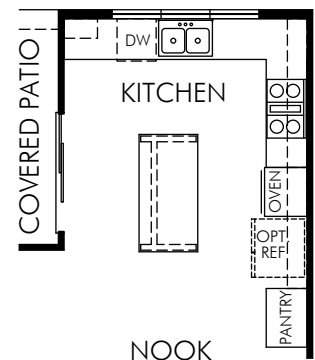

Mission Royale: Orbison (1930)

1,933 sq. ft.

FLOOR PLAN

877-Ask-Meritage (275.6374) | meritagehomes.com | 2611 E Questa Trail, Casa Grande, AZ 85294 |

Floorplan rendering is an artist's conceptual rendering intended to provide a general overview. It does not constitute actual plans and specifications for any home and may depict elevations, options, upgrades, features, and amenities that are not included as part of the home and/or may not be available for all lots and/or in all communities. The floorplan rendering may not be drawn to scale. Any dimensions on the floorplan rendering are approximate and actual dimensions may vary. Plans and specifications are subject to change without notice. Homes may be constructed with a floorplan that is the reverse of the floorplan rendering. Plans are copyrighted and/or otherwise subject to intellectual property rights of Meritage and/or others and cannot be reproduced or copied without Meritage's prior written consent.

Mission Royale: Orbison (1930)

1,933 sq. ft.

OPT. BAY WINDOW

OPT. OUTDOOR LIVING KITCHEN

OPT. PET RETREAT

OPT. WET BAR

OPT. MULTI SLIDE DOOR

OPT. GOURMET KITCHEN

Mission Royale: Orbison (1930)

1,933 sq. ft.

OPT. EXTENDED COVERED PATIO WITH BAY WINDOW

OPT. GOLF CART GARAGE

OPT. EXTENDED COVERED PATIO

OPT. POWDER