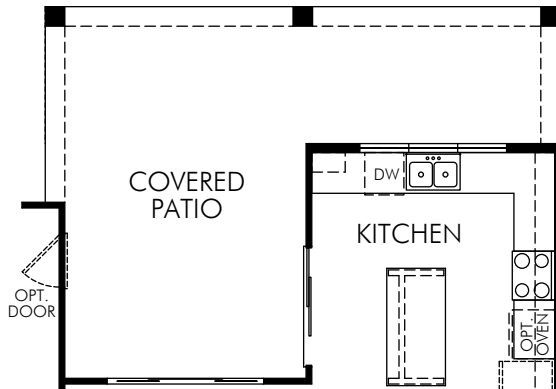

Mission Royale: Orbison (1930)

1,933 sq. ft.

FLOOR PLAN

877-Ask-Meritage (275.6374) | meritagehomes.com | 2611 E Questa Trail, Casa Grande, AZ 85294 |

Floorplan rendering is an artist's conceptual rendering intended to provide a general overview. It does not constitute actual plans and specifications for any home and may depict elevations, options, upgrades, features, and amenities that are not included as part of the home and/or may not be available for all lots and/or in all communities. The floorplan rendering may not be drawn to scale. Any dimensions on the floorplan rendering are approximate and actual dimensions may vary. Plans and specifications are subject to change without notice. Homes may be constructed with a floorplan that is the reverse of the floorplan rendering. Plans are copyrighted and/or otherwise subject to intellectual property rights of Meritage and/or others and cannot be reproduced or copied without Meritage's prior written consent.

Mission Royale: Orbison (1930)

1,933 sq. ft.

OPT. BAY WINDOW

OPT. OUTDOOR LIVING KITCHEN

OPT. PET RETREAT

OPT. WET BAR

OPT. MULTI SLIDE DOOR

OPT. GOURMET KITCHEN

Mission Royale: Orbison (1930)

1,933 sq. ft.

OPT. EXTENDED COVERED PATIO WITH BAY WINDOW

OPT. GOLF CART GARAGE

OPT. EXTENDED COVERED PATIO

OPT. POWDER