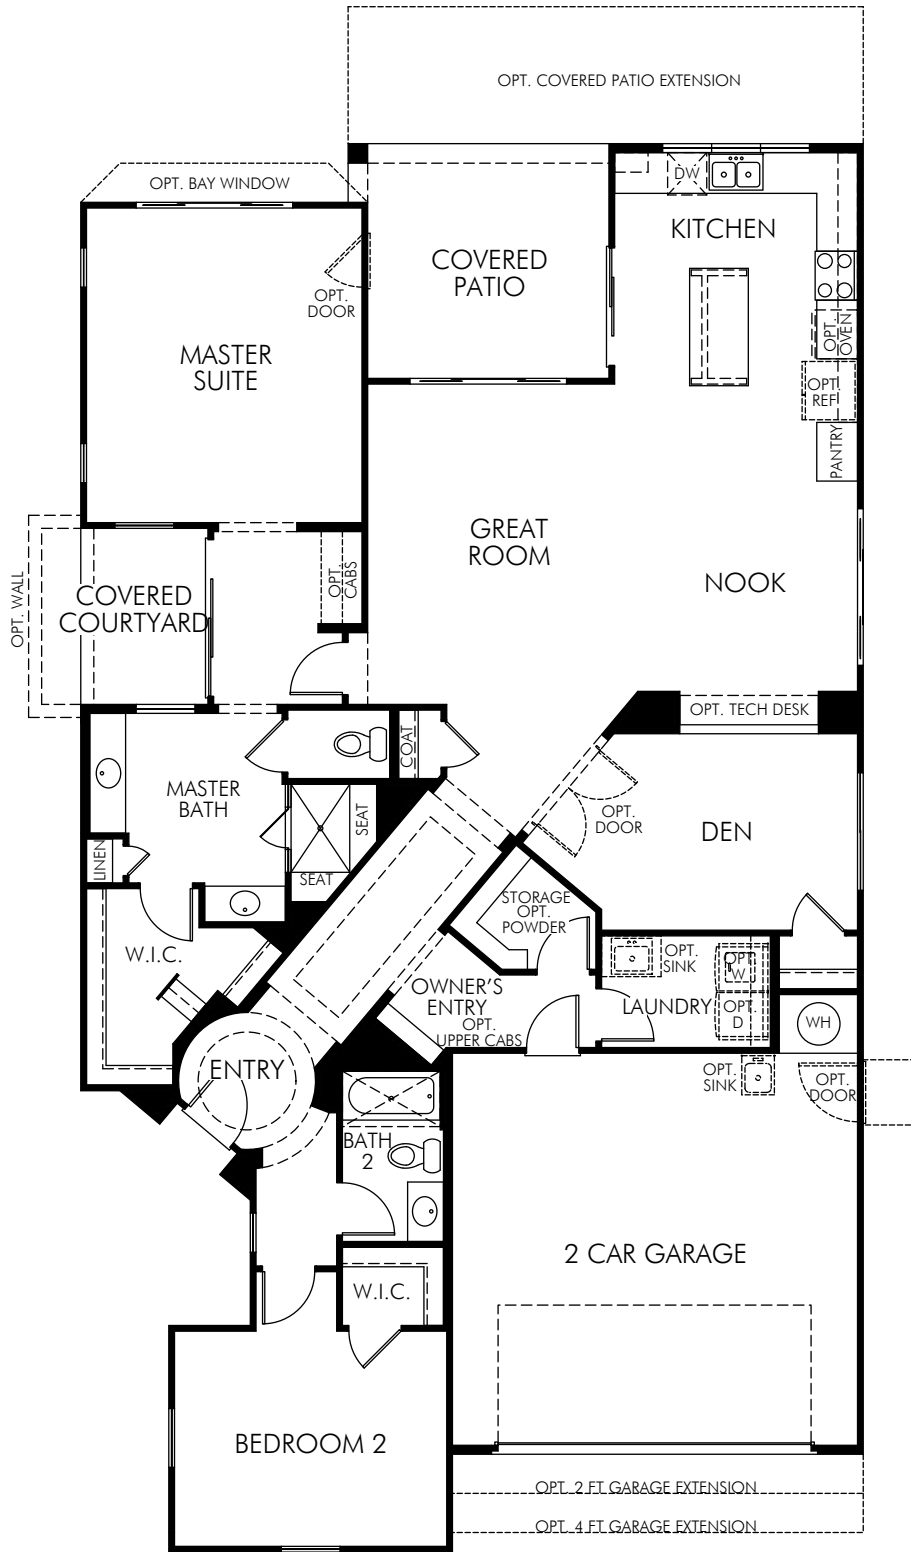

Mission Royale: Orbison (1930)

1,933 sq. ft.

FLOOR PLAN

877-Ask-Meritage (275.6374) | meritagehomes.com | 2611 E Questa Trail, Casa Grande, AZ 85294 |