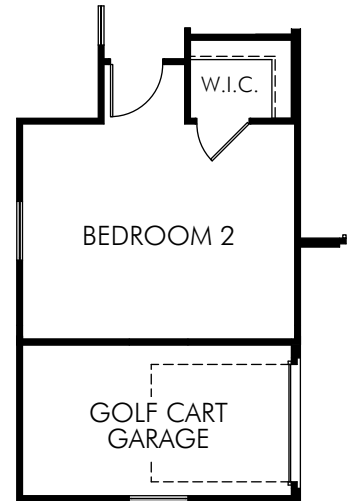

Mission Royale: Orbison (1930)

1,933 sq. ft.

FLOOR PLAN

877-Ask-Meritage (275.6374) | meritagehomes.com | 2611 E Questa Trail, Casa Grande, AZ 85294 |

Floorplan rendering is an artist's conceptual rendering intended to provide a general overview. It does not constitute actual plans and specifications for any home and may depict elevations, options, upgrades, features, and amenities that are not included as part of the home and/or may not be available for all lots and/or in all communities. The floorplan rendering may not be drawn to scale. Any dimensions on the floorplan rendering are approximate and actual dimensions may vary. Plans and specifications are subject to change without notice. Homes may be constructed with a floorplan that is the reverse of the floorplan rendering. Plans are copyrighted and/or otherwise subject to intellectual property rights of Meritage and/or others and cannot be reproduced or copied without Meritage's prior written consent.

Mission Royale: Orbison (1930)

1,933 sq. ft.

OPT. BAY WINDOW

OPT. OUTDOOR LIVING KITCHEN

OPT. PET RETREAT

OPT. WET BAR

OPT. MULTI SLIDE DOOR

OPT. GOURMET KITCHEN

Mission Royale: Orbison (1930)

1,933 sq. ft.

OPT. EXTENDED COVERED PATIO WITH BAY WINDOW

OPT. GOLF CART GARAGE

OPT. EXTENDED COVERED PATIO

OPT. POWDER