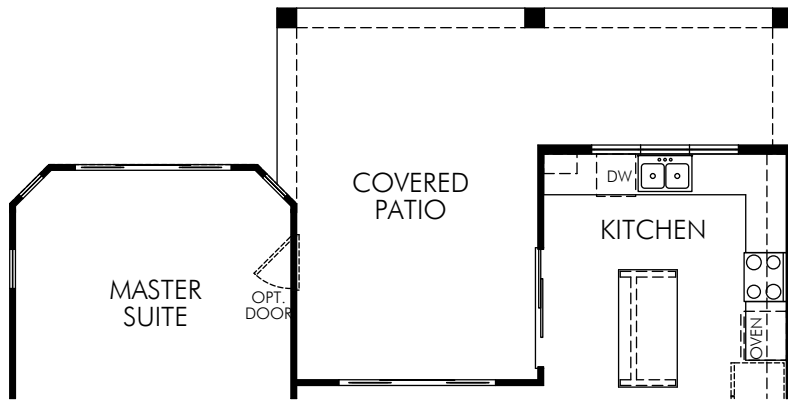

Mission Royale: Orbison (1930)

1,933 sq. ft.

FLOOR PLAN

877-Ask-Meritage (275.6374) | meritagehomes.com | 2611 E Questa Trail, Casa Grande, AZ 85294 |

Floorplan rendering is an artist's conceptual rendering intended to provide a general overview. It does not constitute actual plans and specifications for any home and may depict elevations, options, upgrades, features, and amenities that are not included as part of the home and/or may not be available for all lots and/or in all communities. The floorplan rendering may not be drawn to scale. Any dimensions on the floorplan rendering are approximate and actual dimensions may vary. Plans and specifications are subject to change without notice. Homes may be constructed with a floorplan that is the reverse of the floorplan rendering. Plans are copyrighted and/or otherwise subject to intellectual property rights of Meritage and/or others and cannot be reproduced or copied without Meritage's prior written consent.

Mission Royale: Orbison (1930)

1,933 sq. ft.

OPT. BAY WINDOW

OPT. OUTDOOR LIVING KITCHEN

OPT. PET RETREAT

OPT. WET BAR

OPT. MULTI SLIDE DOOR

OPT. GOURMET KITCHEN

Mission Royale: Orbison (1930)

1,933 sq. ft.

OPT. EXTENDED COVERED PATIO WITH BAY WINDOW

OPT. GOLF CART GARAGE

OPT. EXTENDED COVERED PATIO

OPT. POWDER