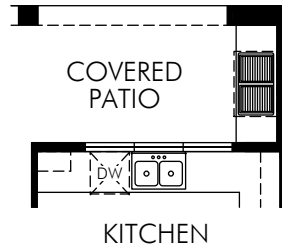

Mission Royale: Orbison (1930)

1,933 sq. ft.

FLOOR PLAN

877-Ask-Meritage (275.6374) | meritagehomes.com | 2611 E Questa Trail, Casa Grande, AZ 85294 |

Floorplan rendering is an artist's conceptual rendering intended to provide a general overview. It does not constitute actual plans and specifications for any home and may depict elevations, options, upgrades, features, and amenities that are not included as part of the home and/or may not be available for all lots and/or in all communities. The floorplan rendering may not be drawn to scale. Any dimensions on the floorplan rendering are approximate and actual dimensions may vary. Plans and specifications are subject to change without notice. Homes may be constructed with a floorplan that is the reverse of the floorplan rendering. Plans are copyrighted and/or otherwise subject to intellectual property rights of Meritage and/or others and cannot be reproduced or copied without Meritage's prior written consent.

Mission Royale: Orbison (1930)

1,933 sq. ft.

OPT. BAY WINDOW

OPT. OUTDOOR LIVING KITCHEN

OPT. PET RETREAT

OPT. WET BAR

OPT. MULTI SLIDE DOOR

OPT. GOURMET KITCHEN

Mission Royale: Orbison (1930)

1,933 sq. ft.

OPT. EXTENDED COVERED PATIO WITH BAY WINDOW

OPT. GOLF CART GARAGE

OPT. EXTENDED COVERED PATIO

OPT. POWDER