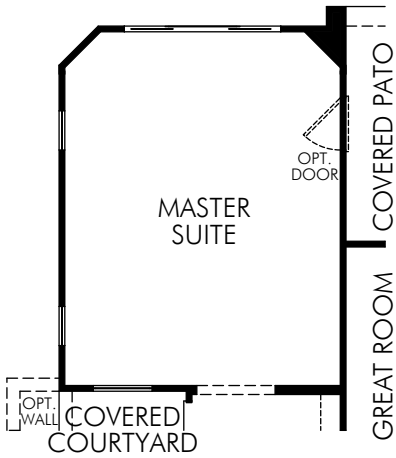

Mission Royale: Orbison (1930)

1,933 sq. ft.

FLOOR PLAN

877-Ask-Meritage (275.6374) | meritagehomes.com | 2611 E Questa Trail, Casa Grande, AZ 85294 |

Floorplan rendering is an artist's conceptual rendering intended to provide a general overview. It does not constitute actual plans and specifications for any home and may depict elevations, options, upgrades, features, and amenities that are not included as part of the home and/or may not be available for all lots and/or in all communities. The floorplan rendering may not be drawn to scale. Any dimensions on the floorplan rendering are approximate and actual dimensions may vary. Plans and specifications are subject to change without notice. Homes may be constructed with a floorplan that is the reverse of the floorplan rendering. Plans are copyrighted and/or otherwise subject to intellectual property rights of Meritage and/or others and cannot be reproduced or copied without Meritage's prior written consent.

Mission Royale: Orbison (1930)

1,933 sq. ft.

OPT. BAY WINDOW

OPT. OUTDOOR LIVING KITCHEN

OPT. PET RETREAT

OPT. WET BAR

OPT. MULTI SLIDE DOOR

OPT. GOURMET KITCHEN

Mission Royale: Orbison (1930)

1,933 sq. ft.

OPT. EXTENDED COVERED PATIO WITH BAY WINDOW

OPT. GOLF CART GARAGE

OPT. EXTENDED COVERED PATIO

OPT. POWDER