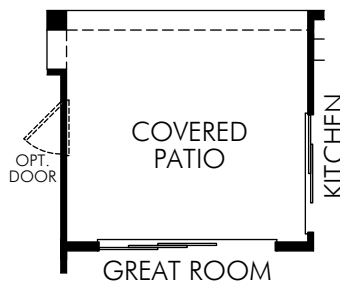

Mission Royale: Orbison (1930)

1,933 sq. ft.

FLOOR PLAN

877-Ask-Meritage (275.6374) | meritagehomes.com | 2611 E Questa Trail, Casa Grande, AZ 85294 |

Floorplan rendering is an artist's conceptual rendering intended to provide a general overview. It does not constitute actual plans and specifications for any home and may depict elevations, options, upgrades, features, and amenities that are not included as part of the home and/or may not be available for all lots and/or in all communities. The floorplan rendering may not be drawn to scale. Any dimensions on the floorplan rendering are approximate and actual dimensions may vary. Plans and specifications are subject to change without notice. Homes may be constructed with a floorplan that is the reverse of the floorplan rendering. Plans are copyrighted and/or otherwise subject to intellectual property rights of Meritage and/or others and cannot be reproduced or copied without Meritage's prior written consent.

Mission Royale: Orbison (1930)

1,933 sq. ft.

OPT. BAY WINDOW

OPT. OUTDOOR LIVING KITCHEN

OPT. PET RETREAT

OPT. WET BAR

OPT. MULTI SLIDE DOOR

OPT. GOURMET KITCHEN

Mission Royale: Orbison (1930)

1,933 sq. ft.

OPT. EXTENDED COVERED PATIO WITH BAY WINDOW

OPT. GOLF CART GARAGE

OPT. EXTENDED COVERED PATIO

OPT. POWDER