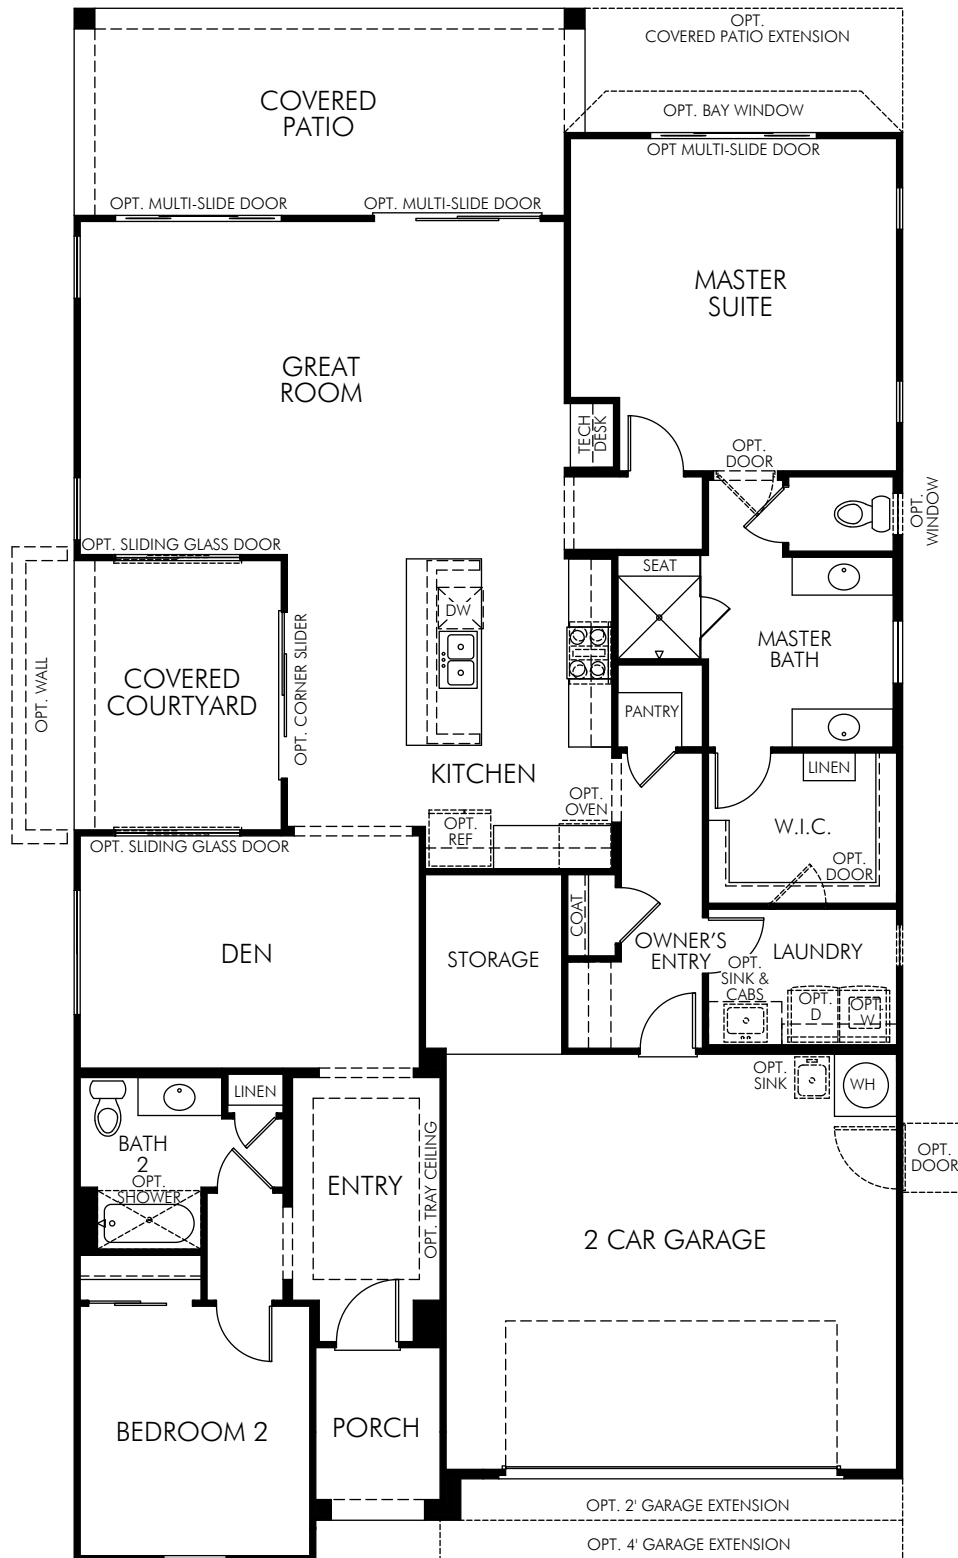

Mission Royale: Floyd (1860)

1,874 sq. ft.

FLOOR PLAN

877-Ask-Meritage (275.6374) | meritagehomes.com | 2611 E Questa Trail, Casa Grande, AZ 85294 |