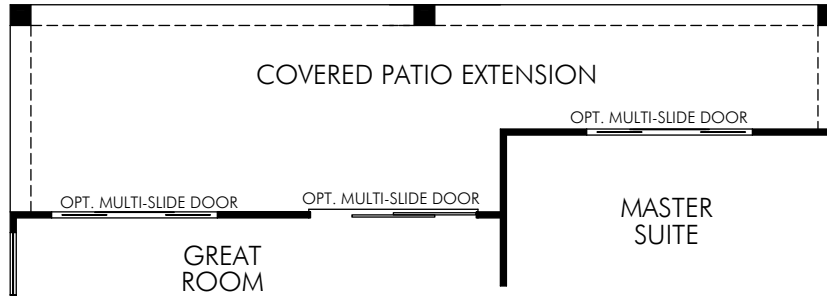

Mission Royale: Floyd (1860)

1,874 sq. ft.

FLOOR PLAN

877-Ask-Meritage (275.6374) | meritagehomes.com | 2611 E Questa Trail, Casa Grande, AZ 85294 |

Floorplan rendering is an artist's conceptual rendering intended to provide a general overview. It does not constitute actual plans and specifications for any home and may depict elevations, options, upgrades, features, and amenities that are not included as part of the home and/or may not be available for all lots and/or in all communities. The floorplan rendering may not be drawn to scale. Any dimensions on the floorplan rendering are approximate and actual dimensions may vary. Plans and specifications are subject to change without notice. Homes may be constructed with a floorplan that is the reverse of the floorplan rendering. Plans are copyrighted and/or otherwise subject to intellectual property rights of Meritage and/or others and cannot be reproduced or copied without Meritage's prior written consent.

Mission Royale: Floyd (1860)

1,874 sq. ft.

OPT. COVERED PATIO EXTENSION

OPT. OUTDOOR LIVING KITCHEN

OPT. STORAGE

OPT. BAY WINDOW

Mission Royale: Floyd (1860)

1,874 sq. ft.

OPT. DINING

OPT. BEDROOM 2-SUITE

OPT. WET BAR ILO
TECH DESK

OPT. PET RETREAT

Mission Royale: Floyd (1860)

1,874 sq. ft.

OPT. GOURMET KITCHEN

OPT. DOORS AT DEN

OPT. SNAIL SHOWER

OPT. CORNER SLIDER
AT COVERED COURTYARD