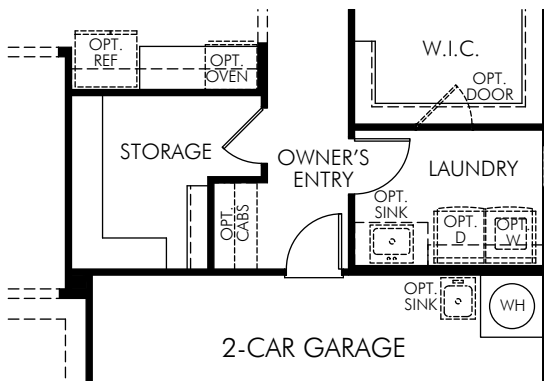

Mission Royale: Floyd (1860)

1,874 sq. ft.

FLOOR PLAN

877-Ask-Meritage (275.6374) | meritagehomes.com | 2611 E Questa Trail, Casa Grande, AZ 85294 |

Floorplan rendering is an artist's conceptual rendering intended to provide a general overview. It does not constitute actual plans and specifications for any home and may depict elevations, options, upgrades, features, and amenities that are not included as part of the home and/or may not be available for all lots and/or in all communities. The floorplan rendering may not be drawn to scale. Any dimensions on the floorplan rendering are approximate and actual dimensions may vary. Plans and specifications are subject to change without notice. Homes may be constructed with a floorplan that is the reverse of the floorplan rendering. Plans are copyrighted and/or otherwise subject to intellectual property rights of Meritage and/or others and cannot be reproduced or copied without Meritage's prior written consent.

Mission Royale: Floyd (1860)

1,874 sq. ft.

OPT. COVERED PATIO EXTENSION

OPT. OUTDOOR LIVING KITCHEN

OPT. STORAGE

OPT. BAY WINDOW

Mission Royale: Floyd (1860)

1,874 sq. ft.

OPT. DINING

OPT. BEDROOM 2-SUITE

OPT. WET BAR ILO
TECH DESK

OPT. PET RETREAT

Mission Royale: Floyd (1860)

1,874 sq. ft.

OPT. GOURMET KITCHEN

OPT. DOORS AT DEN