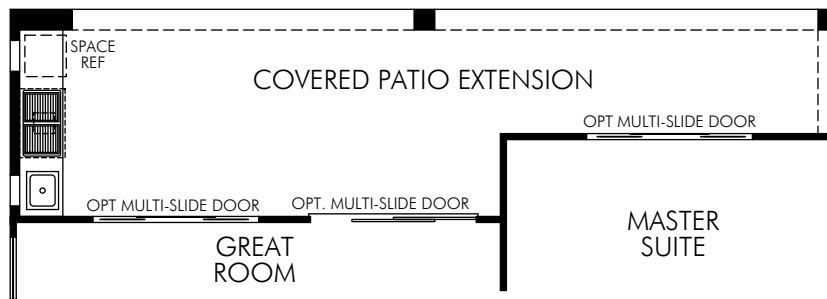

Mission Royale: Floyd (1860)

1,874 sq. ft.

FLOOR PLAN

877-Ask-Meritage (275.6374) | meritagehomes.com | 2611 E Questa Trail, Casa Grande, AZ 85294 |

Floorplan rendering is an artist's conceptual rendering intended to provide a general overview. It does not constitute actual plans and specifications for any home and may depict elevations, options, upgrades, features, and amenities that are not included as part of the home and/or may not be available for all lots and/or in all communities. The floorplan rendering may not be drawn to scale. Any dimensions on the floorplan rendering are approximate and actual dimensions may vary. Plans and specifications are subject to change without notice. Homes may be constructed with a floorplan that is the reverse of the floorplan rendering. Plans are copyrighted and/or otherwise subject to intellectual property rights of Meritage and/or others and cannot be reproduced or copied without Meritage's prior written consent.

Mission Royale: Floyd (1860)

1,874 sq. ft.

OPT. COVERED PATIO EXTENSION

OPT. OUTDOOR LIVING KITCHEN

OPT. STORAGE

OPT. BAY WINDOW

Mission Royale: Floyd (1860)

1,874 sq. ft.

OPT. DINING

OPT. BEDROOM 2-SUITE

OPT. WET BAR ILO
TECH DESK

OPT. PET RETREAT

Mission Royale: Floyd (1860)

1,874 sq. ft.

OPT. GOURMET KITCHEN

OPT. DOORS AT DEN

OPT. SNAIL SHOWER

OPT. CORNER SLIDER
AT COVERED COURTYARD