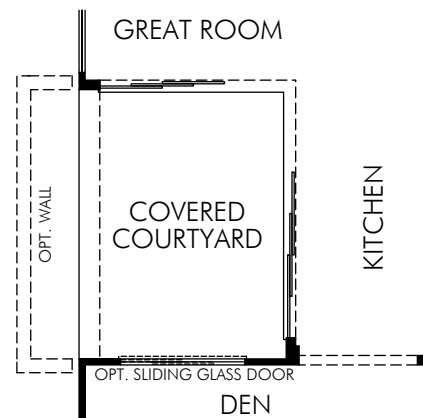

Mission Royale: Floyd (1860)

1,874 sq. ft.

OPT. COVERED PATIO EXTENSION

OPT. OUTDOOR LIVING KITCHEN

OPT. STORAGE

OPT. BAY WINDOW

Mission Royale: Floyd (1860)

1,874 sq. ft.

OPT. DINING

OPT. BEDROOM 2-SUITE

OPT. WET BAR ILO
TECH DESK

OPT. PET RETREAT

Mission Royale: Floyd (1860)

1,874 sq. ft.

OPT. GOURMET KITCHEN

OPT. DOORS AT DEN

OPT. SNAIL SHOWER

OPT. CORNER SLIDER
AT COVERED COURTYARD