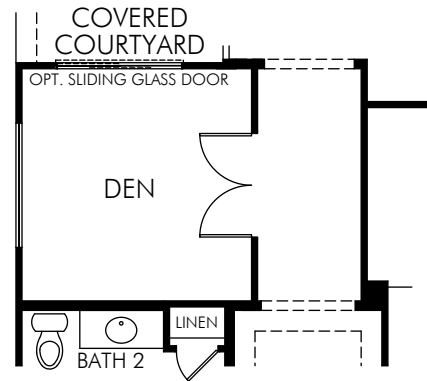

Mission Royale: Floyd (1860)

1,874 sq. ft.

FLOOR PLAN

877-Ask-Meritage (275.6374) | meritagehomes.com | 2611 E Questa Trail, Casa Grande, AZ 85294 |

Floorplan rendering is an artist's conceptual rendering intended to provide a general overview. It does not constitute actual plans and specifications for any home and may depict elevations, options, upgrades, features, and amenities that are not included as part of the home and/or may not be available for all lots and/or in all communities. The floorplan rendering may not be drawn to scale. Any dimensions on the floorplan rendering are approximate and actual dimensions may vary. Plans and specifications are subject to change without notice. Homes may be constructed with a floorplan that is the reverse of the floorplan rendering. Plans are copyrighted and/or otherwise subject to intellectual property rights of Meritage and/or others and cannot be reproduced or copied without Meritage's prior written consent.

Mission Royale: Floyd (1860)

1,874 sq. ft.

OPT. COVERED PATIO EXTENSION

OPT. OUTDOOR LIVING KITCHEN

OPT. STORAGE

OPT. BAY WINDOW

Mission Royale: Floyd (1860)

1,874 sq. ft.

OPT. DINING

OPT. BEDROOM 2-SUITE

OPT. WET BAR ILO
TECH DESK

OPT. PET RETREAT

Mission Royale: Floyd (1860)

1,874 sq. ft.

OPT. GOURMET KITCHEN

OPT. DOORS AT DEN

OPT. SNAIL SHOWER

OPT. CORNER SLIDER
AT COVERED COURTYARD