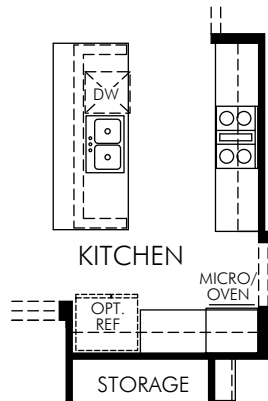

OPT. DINING

OPT. BEDROOM 2-SUITE

OPT. WET BAR ILO
TECH DESK

OPT. PET RETREAT

Mission Royale: Floyd (1860)

1,874 sq. ft.

OPT. GOURMET KITCHEN

OPT. DOORS AT DEN