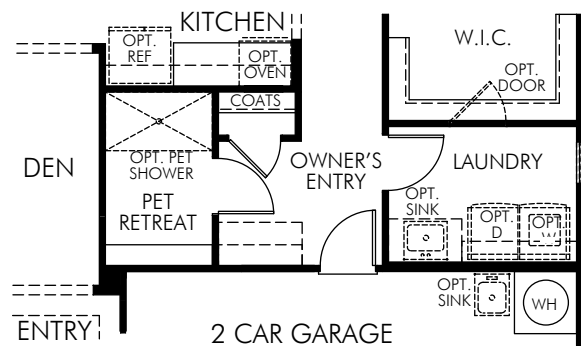

Mission Royale: Floyd (1860)

1,874 sq. ft.

FLOOR PLAN

877-Ask-Meritage (275.6374) | meritagehomes.com | 2611 E Questa Trail, Casa Grande, AZ 85294 |

Floorplan rendering is an artist's conceptual rendering intended to provide a general overview. It does not constitute actual plans and specifications for any home and may depict elevations, options, upgrades, features, and amenities that are not included as part of the home and/or may not be available for all lots and/or in all communities. The floorplan rendering may not be drawn to scale. Any dimensions on the floorplan rendering are approximate and actual dimensions may vary. Plans and specifications are subject to change without notice. Homes may be constructed with a floorplan that is the reverse of the floorplan rendering. Plans are copyrighted and/or otherwise subject to intellectual property rights of Meritage and/or others and cannot be reproduced or copied without Meritage's prior written consent.

Mission Royale: Floyd (1860)

1,874 sq. ft.

OPT. COVERED PATIO EXTENSION

OPT. OUTDOOR LIVING KITCHEN

OPT. STORAGE

OPT. BAY WINDOW

Mission Royale: Floyd (1860)

1,874 sq. ft.

OPT. DINING

OPT. BEDROOM 2-SUITE

OPT. WET BAR ILO
TECH DESK

OPT. PET RETREAT

Mission Royale: Floyd (1860)

1,874 sq. ft.

OPT. GOURMET KITCHEN

OPT. DOORS AT DEN

OPT. SNAIL SHOWER

OPT. CORNER SLIDER
AT COVERED COURTYARD