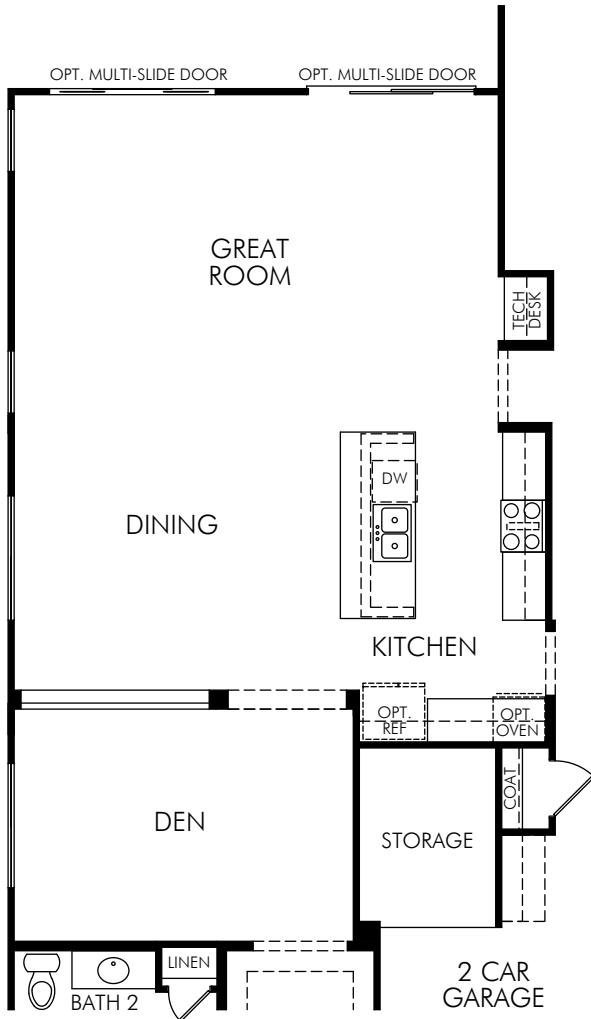

Mission Royale: Floyd (1860)

1,874 sq. ft.

FLOOR PLAN

877-Ask-Meritage (275.6374) | meritagehomes.com | 2611 E Questa Trail, Casa Grande, AZ 85294 |

Floorplan rendering is an artist's conceptual rendering intended to provide a general overview. It does not constitute actual plans and specifications for any home and may depict elevations, options, upgrades, features, and amenities that are not included as part of the home and/or may not be available for all lots and/or in all communities. The floorplan rendering may not be drawn to scale. Any dimensions on the floorplan rendering are approximate and actual dimensions may vary. Plans and specifications are subject to change without notice. Homes may be constructed with a floorplan that is the reverse of the floorplan rendering. Plans are copyrighted and/or otherwise subject to intellectual property rights of Meritage and/or others and cannot be reproduced or copied without Meritage's prior written consent.

Mission Royale: Floyd (1860)

1,874 sq. ft.

OPT. COVERED PATIO EXTENSION

OPT. OUTDOOR LIVING KITCHEN

OPT. STORAGE

OPT. BAY WINDOW

Mission Royale: Floyd (1860)

1,874 sq. ft.

OPT. DINING

OPT. BEDROOM 2-SUITE

OPT. WET BAR ILO
TECH DESK

OPT. PET RETREAT

Mission Royale: Floyd (1860)

1,874 sq. ft.

OPT. GOURMET KITCHEN

OPT. DOORS AT DEN

OPT. SNAIL SHOWER

OPT. CORNER SLIDER
AT COVERED COURTYARD