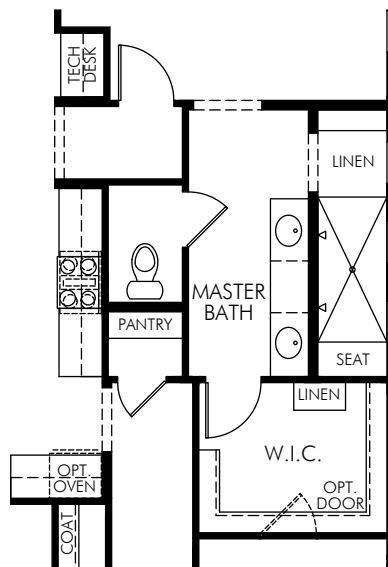

Mission Royale: Floyd (1860)

1,874 sq. ft.

OPT. COVERED PATIO EXTENSION

OPT. OUTDOOR LIVING KITCHEN

OPT. STORAGE

OPT. BAY WINDOW

Mission Royale: Floyd (1860)

1,874 sq. ft.

OPT. DINING

OPT. BEDROOM 2-SUITE

OPT. WET BAR ILO
TECH DESK

OPT. PET RETREAT

Mission Royale: Floyd (1860)

1,874 sq. ft.

OPT. GOURMET KITCHEN

OPT. DOORS AT DEN

OPT. SNAIL SHOWER

OPT. CORNER SLIDER
AT COVERED COURTYARD