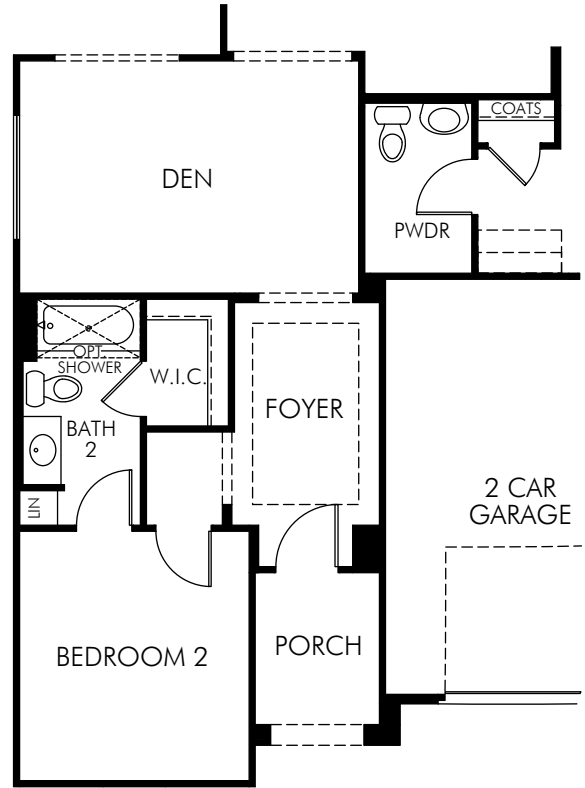

Mission Royale: Floyd (1860)

1,874 sq. ft.

FLOOR PLAN

877-Ask-Meritage (275.6374) | meritagehomes.com | 2611 E Questa Trail, Casa Grande, AZ 85294 |

Floorplan rendering is an artist's conceptual rendering intended to provide a general overview. It does not constitute actual plans and specifications for any home and may depict elevations, options, upgrades, features, and amenities that are not included as part of the home and/or may not be available for all lots and/or in all communities. The floorplan rendering may not be drawn to scale. Any dimensions on the floorplan rendering are approximate and actual dimensions may vary. Plans and specifications are subject to change without notice. Homes may be constructed with a floorplan that is the reverse of the floorplan rendering. Plans are copyrighted and/or otherwise subject to intellectual property rights of Meritage and/or others and cannot be reproduced or copied without Meritage's prior written consent.

Mission Royale: Floyd (1860)

1,874 sq. ft.

OPT. COVERED PATIO EXTENSION

OPT. OUTDOOR LIVING KITCHEN

OPT. STORAGE

OPT. BAY WINDOW

Mission Royale: Floyd (1860)

1,874 sq. ft.

OPT. DINING

OPT. BEDROOM 2-SUITE

OPT. WET BAR ILO
TECH DESK

OPT. PET RETREAT

Mission Royale: Floyd (1860)

1,874 sq. ft.

OPT. GOURMET KITCHEN

OPT. DOORS AT DEN

OPT. SNAIL SHOWER

OPT. CORNER SLIDER
AT COVERED COURTYARD