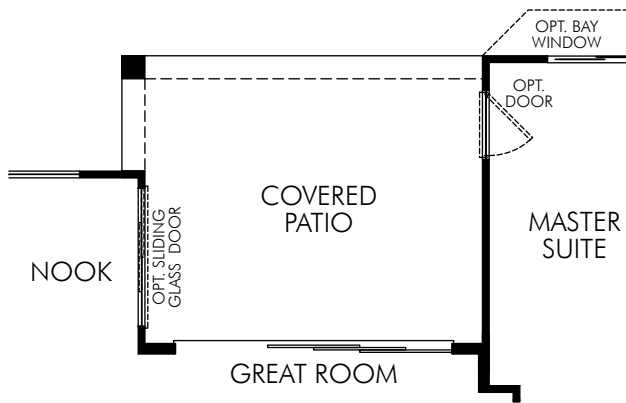

# 1,476 sq. ft.

877-Ask-Meritage (275.6374) | [meritagehomes.com](http://meritagehomes.com) | 2611 E Questa Trail, Casa Grande, AZ 85294 |

Floorplan rendering is an artist's conceptual rendering intended to provide a general overview. It does not constitute actual plans and specifications for any home and may depict elevations, options, upgrades, features, and amenities that are not included as part of the home and/or may not be available for all lots and/or in all communities. The floorplan rendering may not be drawn to scale. Any dimensions on the floorplan rendering are approximate and actual dimensions may vary. Plans and specifications are subject to change without notice. Homes may be constructed with a floorplan that is the reverse of the floorplan rendering. Plans are copyrighted and/or otherwise subject to intellectual property rights of Meritage and/or others and cannot be reproduced or copied without Meritage's prior written consent.

OPT. GOURMET KITCHEN

OPT. GOLF CART GARAGE

OPT. WET BAR  
ILO TECH DESK

# Mission Royale: Coltrane (1470)

1,476 sq. ft.

OPT. MULTI SLIDING DOOR

OPT. BAY WINDOW

OPT. PET RETREAT WITH 2' GARAGE EXTENSION

OPT. STORAGE WITH 4' GARAGE EXTENSION