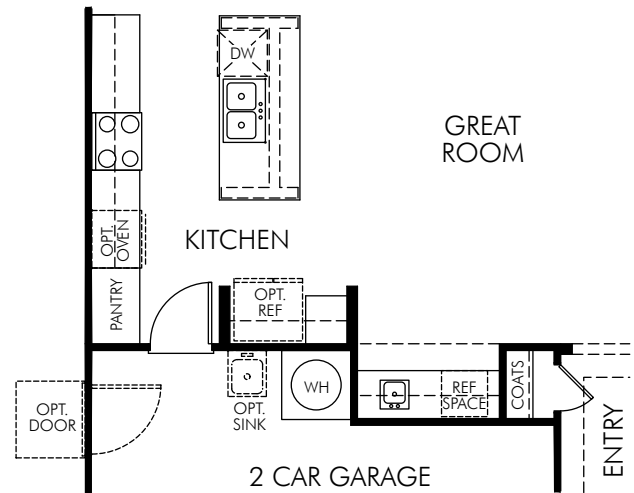

# 1,476 sq. ft.

877-Ask-Meritage (275.6374) | [meritagehomes.com](http://meritagehomes.com) | 2611 E Questa Trail, Casa Grande, AZ 85294 |

Floorplan rendering is an artist's conceptual rendering intended to provide a general overview. It does not constitute actual plans and specifications for any home and may depict elevations, options, upgrades, features, and amenities that are not included as part of the home and/or may not be available for all lots and/or in all communities. The floorplan rendering may not be drawn to scale. Any dimensions on the floorplan rendering are approximate and actual dimensions may vary. Plans and specifications are subject to change without notice. Homes may be constructed with a floorplan that is the reverse of the floorplan rendering. Plans are copyrighted and/or otherwise subject to intellectual property rights of Meritage and/or others and cannot be reproduced or copied without Meritage's prior written consent.

OPT. GOURMET KITCHEN

OPT. GOLF CART GARAGE

OPT. WET BAR  
ILO TECH DESK

# Mission Royale: Coltrane (1470)

1,476 sq. ft.

OPT. MULTI SLIDING DOOR

OPT. BAY WINDOW

OPT. PET RETREAT WITH 2' GARAGE EXTENSION

OPT. STORAGE WITH 4' GARAGE EXTENSION