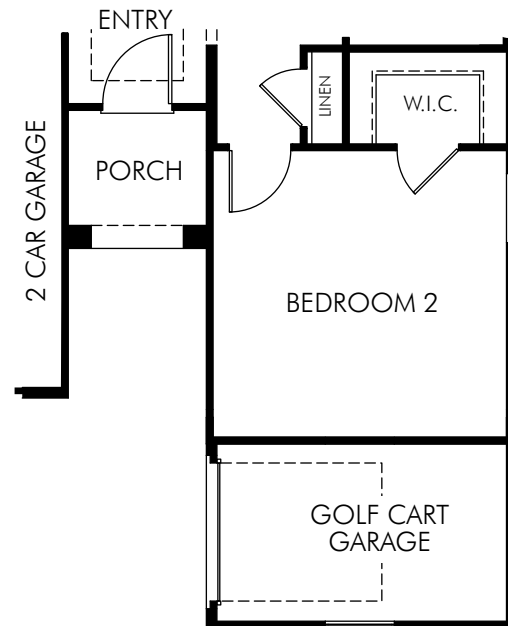

# 1,476 sq. ft.

877-Ask-Meritage (275.6374) | [meritagehomes.com](http://meritagehomes.com) | 2611 E Questa Trail, Casa Grande, AZ 85294 |

Floorplan rendering is an artist's conceptual rendering intended to provide a general overview. It does not constitute actual plans and specifications for any home and may depict elevations, options, upgrades, features, and amenities that are not included as part of the home and/or may not be available for all lots and/or in all communities. The floorplan rendering may not be drawn to scale. Any dimensions on the floorplan rendering are approximate and actual dimensions may vary. Plans and specifications are subject to change without notice. Homes may be constructed with a floorplan that is the reverse of the floorplan rendering. Plans are copyrighted and/or otherwise subject to intellectual property rights of Meritage and/or others and cannot be reproduced or copied without Meritage's prior written consent.

OPT. GOURMET KITCHEN

OPT. GOLF CART GARAGE

OPT. WET BAR  
ILO TECH DESK

# Mission Royale: Coltrane (1470)

1,476 sq. ft.

OPT. MULTI SLIDING DOOR

OPT. BAY WINDOW

OPT. PET RETREAT WITH 2' GARAGE EXTENSION

OPT. STORAGE WITH 4' GARAGE EXTENSION