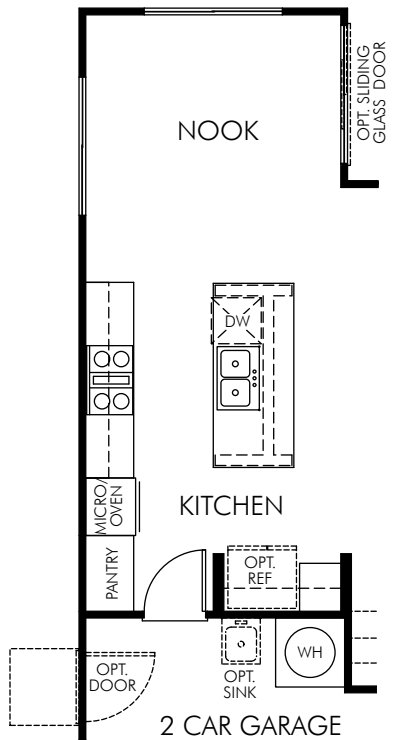

# 1,476 sq. ft.

877-Ask-Meritage (275.6374) | [meritagehomes.com](http://meritagehomes.com) | 2611 E Questa Trail, Casa Grande, AZ 85294 |

Floorplan rendering is an artist's conceptual rendering intended to provide a general overview. It does not constitute actual plans and specifications for any home and may depict elevations, options, upgrades, features, and amenities that are not included as part of the home and/or may not be available for all lots and/or in all communities. The floorplan rendering may not be drawn to scale. Any dimensions on the floorplan rendering are approximate and actual dimensions may vary. Plans and specifications are subject to change without notice. Homes may be constructed with a floorplan that is the reverse of the floorplan rendering. Plans are copyrighted and/or otherwise subject to intellectual property rights of Meritage and/or others and cannot be reproduced or copied without Meritage's prior written consent.