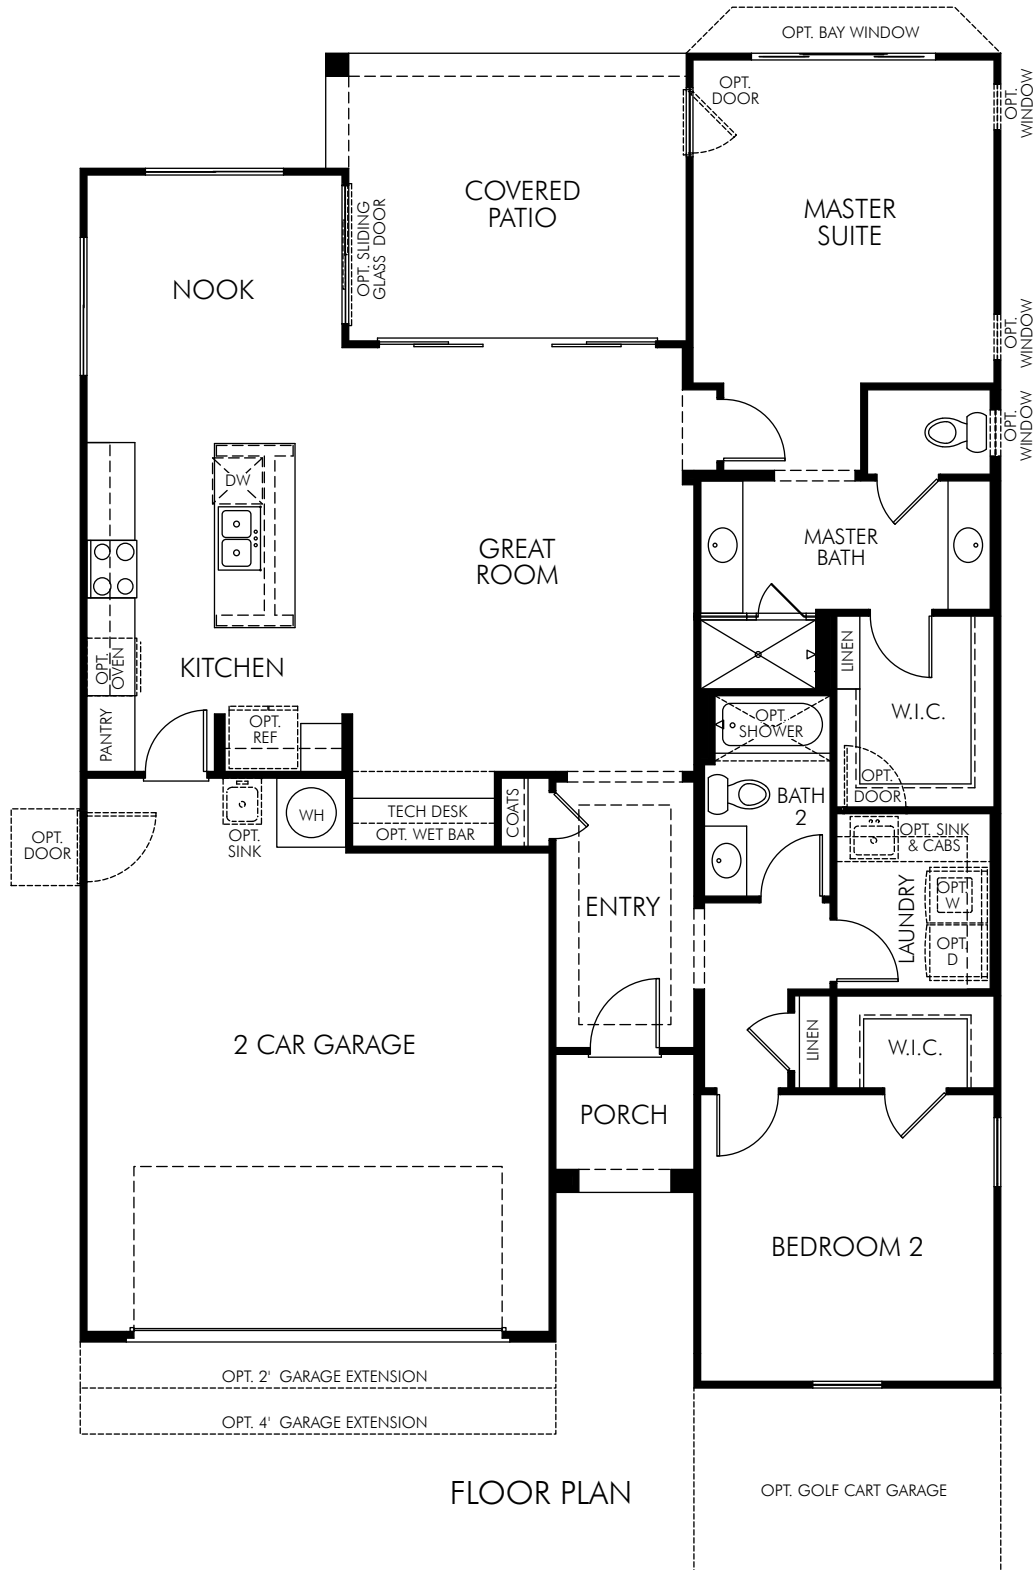

Mission Royale: Coltrane (1470)

1,476 sq. ft.

877-Ask-Meritage (275.6374) | meritagehomes.com | 2611 E Questa Trail, Casa Grande, AZ 85294 |