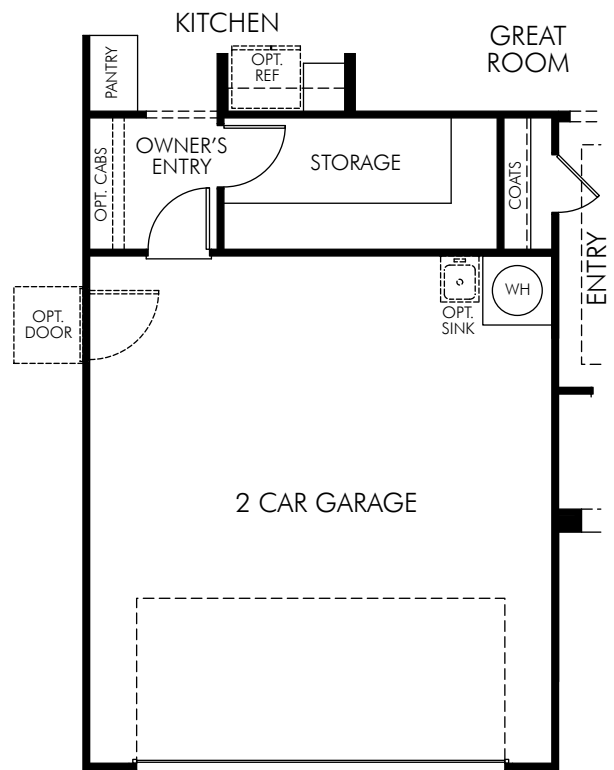

# 1,476 sq. ft.

877-Ask-Meritage (275.6374) | [meritagehomes.com](http://meritagehomes.com) | 2611 E Questa Trail, Casa Grande, AZ 85294 |

Floorplan rendering is an artist's conceptual rendering intended to provide a general overview. It does not constitute actual plans and specifications for any home and may depict elevations, options, upgrades, features, and amenities that are not included as part of the home and/or may not be available for all lots and/or in all communities. The floorplan rendering may not be drawn to scale. Any dimensions on the floorplan rendering are approximate and actual dimensions may vary. Plans and specifications are subject to change without notice. Homes may be constructed with a floorplan that is the reverse of the floorplan rendering. Plans are copyrighted and/or otherwise subject to intellectual property rights of Meritage and/or others and cannot be reproduced or copied without Meritage's prior written consent.

# Mission Royale: Coltrane (1470)

1,476 sq. ft.

OPT. MULTI SLIDING DOOR

OPT. BAY WINDOW

OPT. PET RETREAT WITH 2' GARAGE EXTENSION

OPT. STORAGE WITH 4' GARAGE EXTENSION