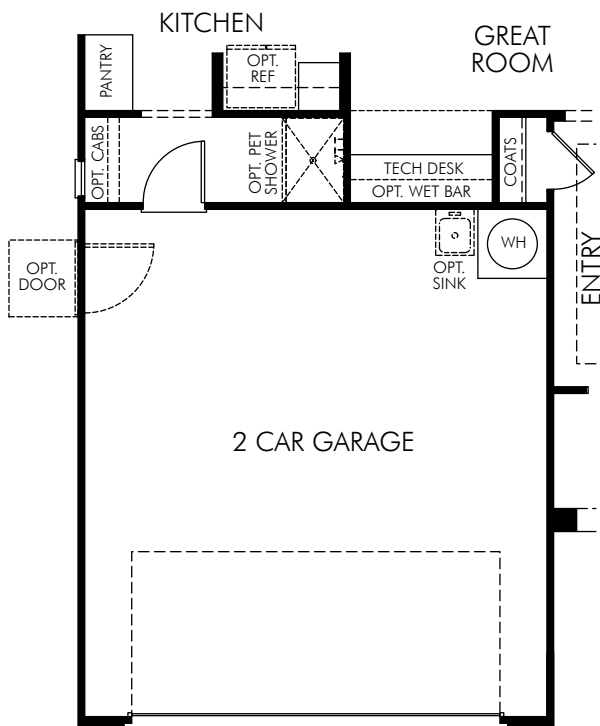

# 1,476 sq. ft.

877-Ask-Meritage (275.6374) | [meritagehomes.com](http://meritagehomes.com) | 2611 E Questa Trail, Casa Grande, AZ 85294 |

Floorplan rendering is an artist's conceptual rendering intended to provide a general overview. It does not constitute actual plans and specifications for any home and may depict elevations, options, upgrades, features, and amenities that are not included as part of the home and/or may not be available for all lots and/or in all communities. The floorplan rendering may not be drawn to scale. Any dimensions on the floorplan rendering are approximate and actual dimensions may vary. Plans and specifications are subject to change without notice. Homes may be constructed with a floorplan that is the reverse of the floorplan rendering. Plans are copyrighted and/or otherwise subject to intellectual property rights of Meritage and/or others and cannot be reproduced or copied without Meritage's prior written consent.

# Mission Royale: Coltrane (1470)

1,476 sq. ft.

OPT. MULTI SLIDING DOOR

OPT. BAY WINDOW

OPT. PET RETREAT WITH 2' GARAGE EXTENSION

OPT. STORAGE WITH 4' GARAGE EXTENSION