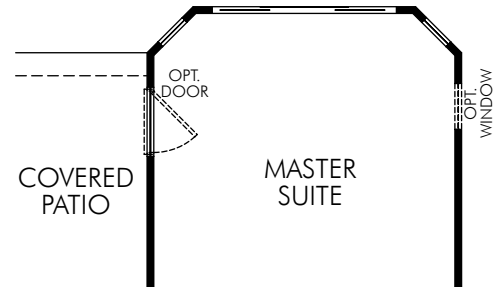

# 1,476 sq. ft.

877-Ask-Meritage (275.6374) | [meritagehomes.com](http://meritagehomes.com) | 2611 E Questa Trail, Casa Grande, AZ 85294 |

Floorplan rendering is an artist's conceptual rendering intended to provide a general overview. It does not constitute actual plans and specifications for any home and may depict elevations, options, upgrades, features, and amenities that are not included as part of the home and/or may not be available for all lots and/or in all communities. The floorplan rendering may not be drawn to scale. Any dimensions on the floorplan rendering are approximate and actual dimensions may vary. Plans and specifications are subject to change without notice. Homes may be constructed with a floorplan that is the reverse of the floorplan rendering. Plans are copyrighted and/or otherwise subject to intellectual property rights of Meritage and/or others and cannot be reproduced or copied without Meritage's prior written consent.

OPT. GOURMET KITCHEN

OPT. GOLF CART GARAGE

OPT. WET BAR  
ILO TECH DESK

# Mission Royale: Coltrane (1470)

1,476 sq. ft.

OPT. MULTI SLIDING DOOR

OPT. BAY WINDOW

OPT. PET RETREAT WITH 2' GARAGE EXTENSION

OPT. STORAGE WITH 4' GARAGE EXTENSION