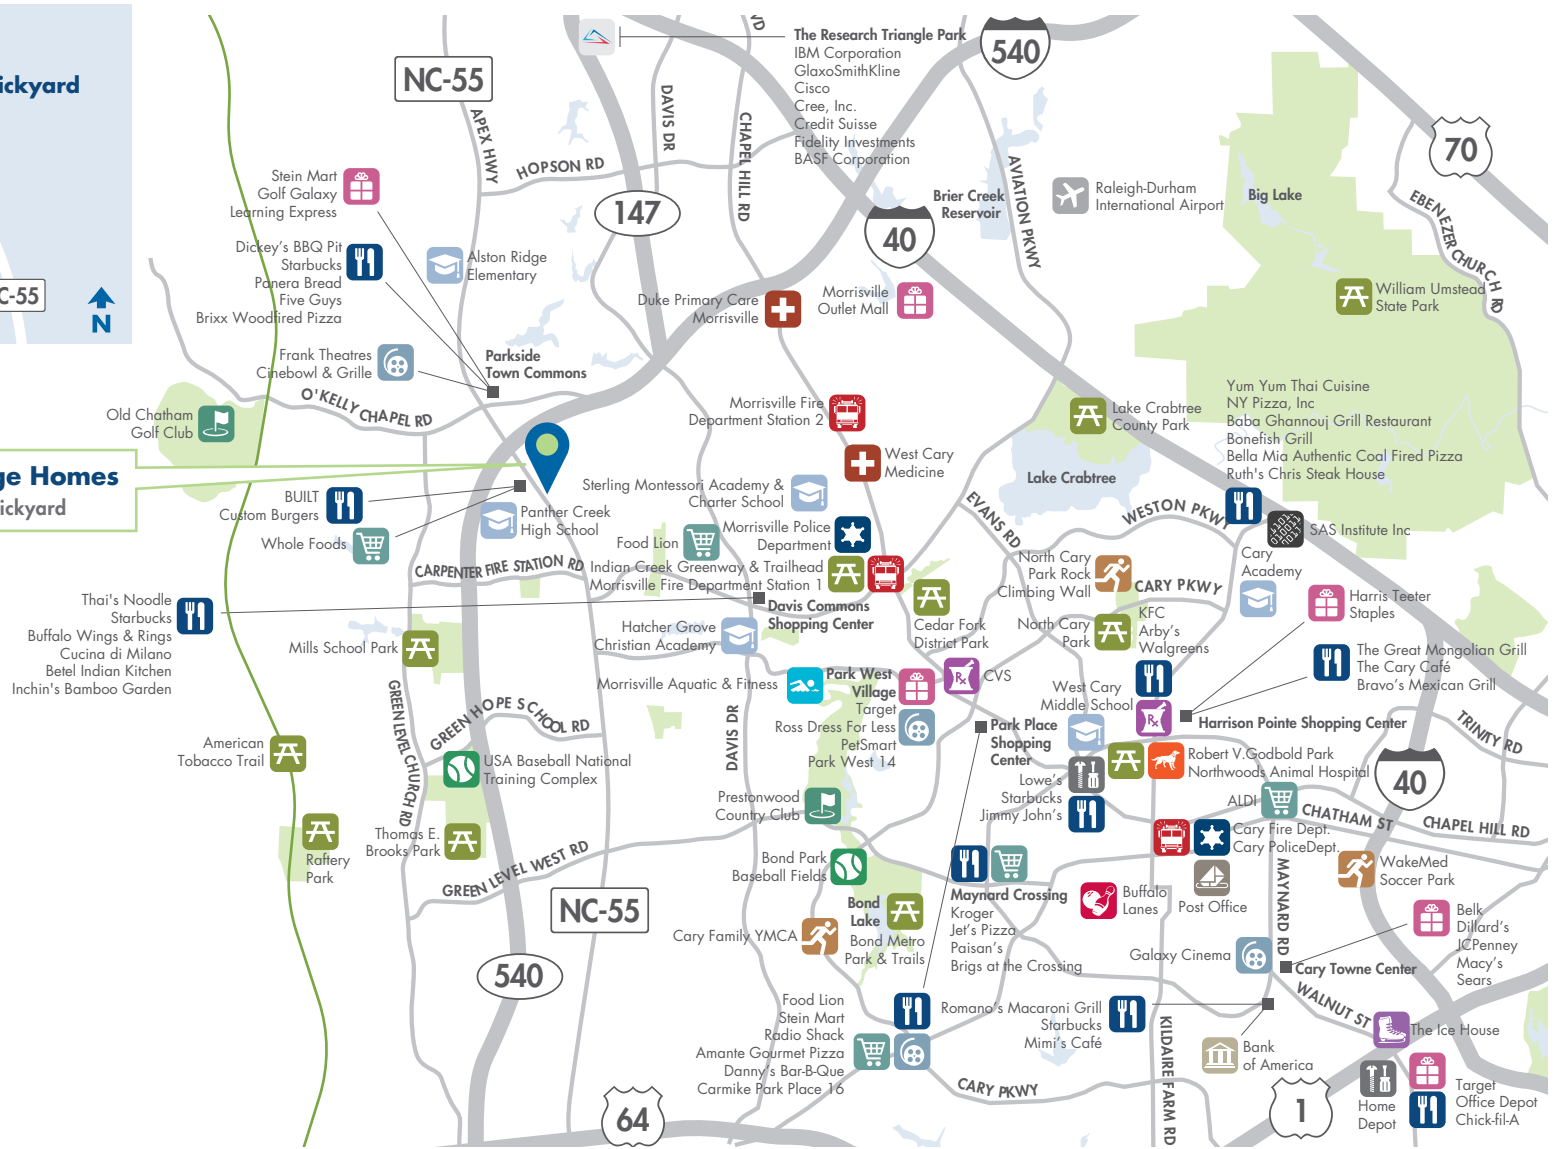

**Meritage Homes**  
at Brickyard

This map depiction is not an official site plan, may not be drawn to scale, and may not reflect all easements and other matters affecting the community. Rather, it is an artist's conceptual rendering intended to give buyer a general overview of the contemplated community. This map depiction does not constitute a guaranty that the community will be built out or developed as shown and Meritage has not made, does not make, and specifically negates and disclaims any representations, warranties, and guarantees with respect to the map depiction, including, but not limited to, any depiction or description of any physical characteristics of the community or any improvements pertaining thereto, and any depiction or description of the real estate comprising or contemplated to comprise the community or of the units or amenities (such as pools, gazebos, hike and bike trails, exercise facilities, etc.) contemplated to be a part of the community. The party developing the community may make changes in the design and plan of the community (including, without limitation, the number of homes and/or the sizes of lots in the Community), and in any currently contemplated timing of the development of the community, and Meritage reserves the right to make any and all such changes.