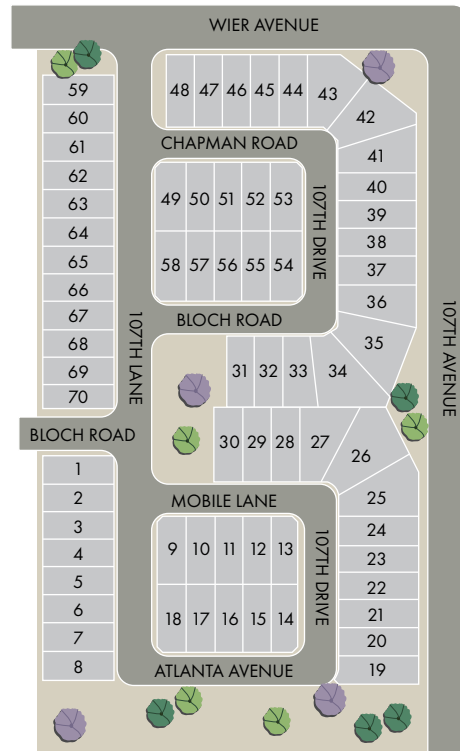

- Model Home
- Model Parking
- Classic Series
- Estate Series

This map depiction is not an official site plan, may not be drawn to scale, and may not reflect all easements and other matters affecting the community. Rather, it is an artist's conceptual rendering intended to give buyer a general overview of the contemplated community. This map depiction does not constitute a guaranty that the community will be built out or developed as shown and Meritage has not made, does not make, and specifically negates and disclaims any representations, warranties, and guarantees with respect to the map depiction, including, but not limited to, any depiction or description of any physical characteristics of the community or any improvements pertaining thereto, and any depiction or description of the real estate comprising or contemplated to comprise the community or of the units or amenities (such as pools, gazebos, hike and bike trails, exercise facilities, etc.) contemplated to be a part of the community. The party developing the community may make changes in the design and plan of the community (including, without limitation, the number of homes and/or the sizes of lots in the Community), and in any currently contemplated timing of the development of the community, and Meritage reserves the right to make any and all such changes.