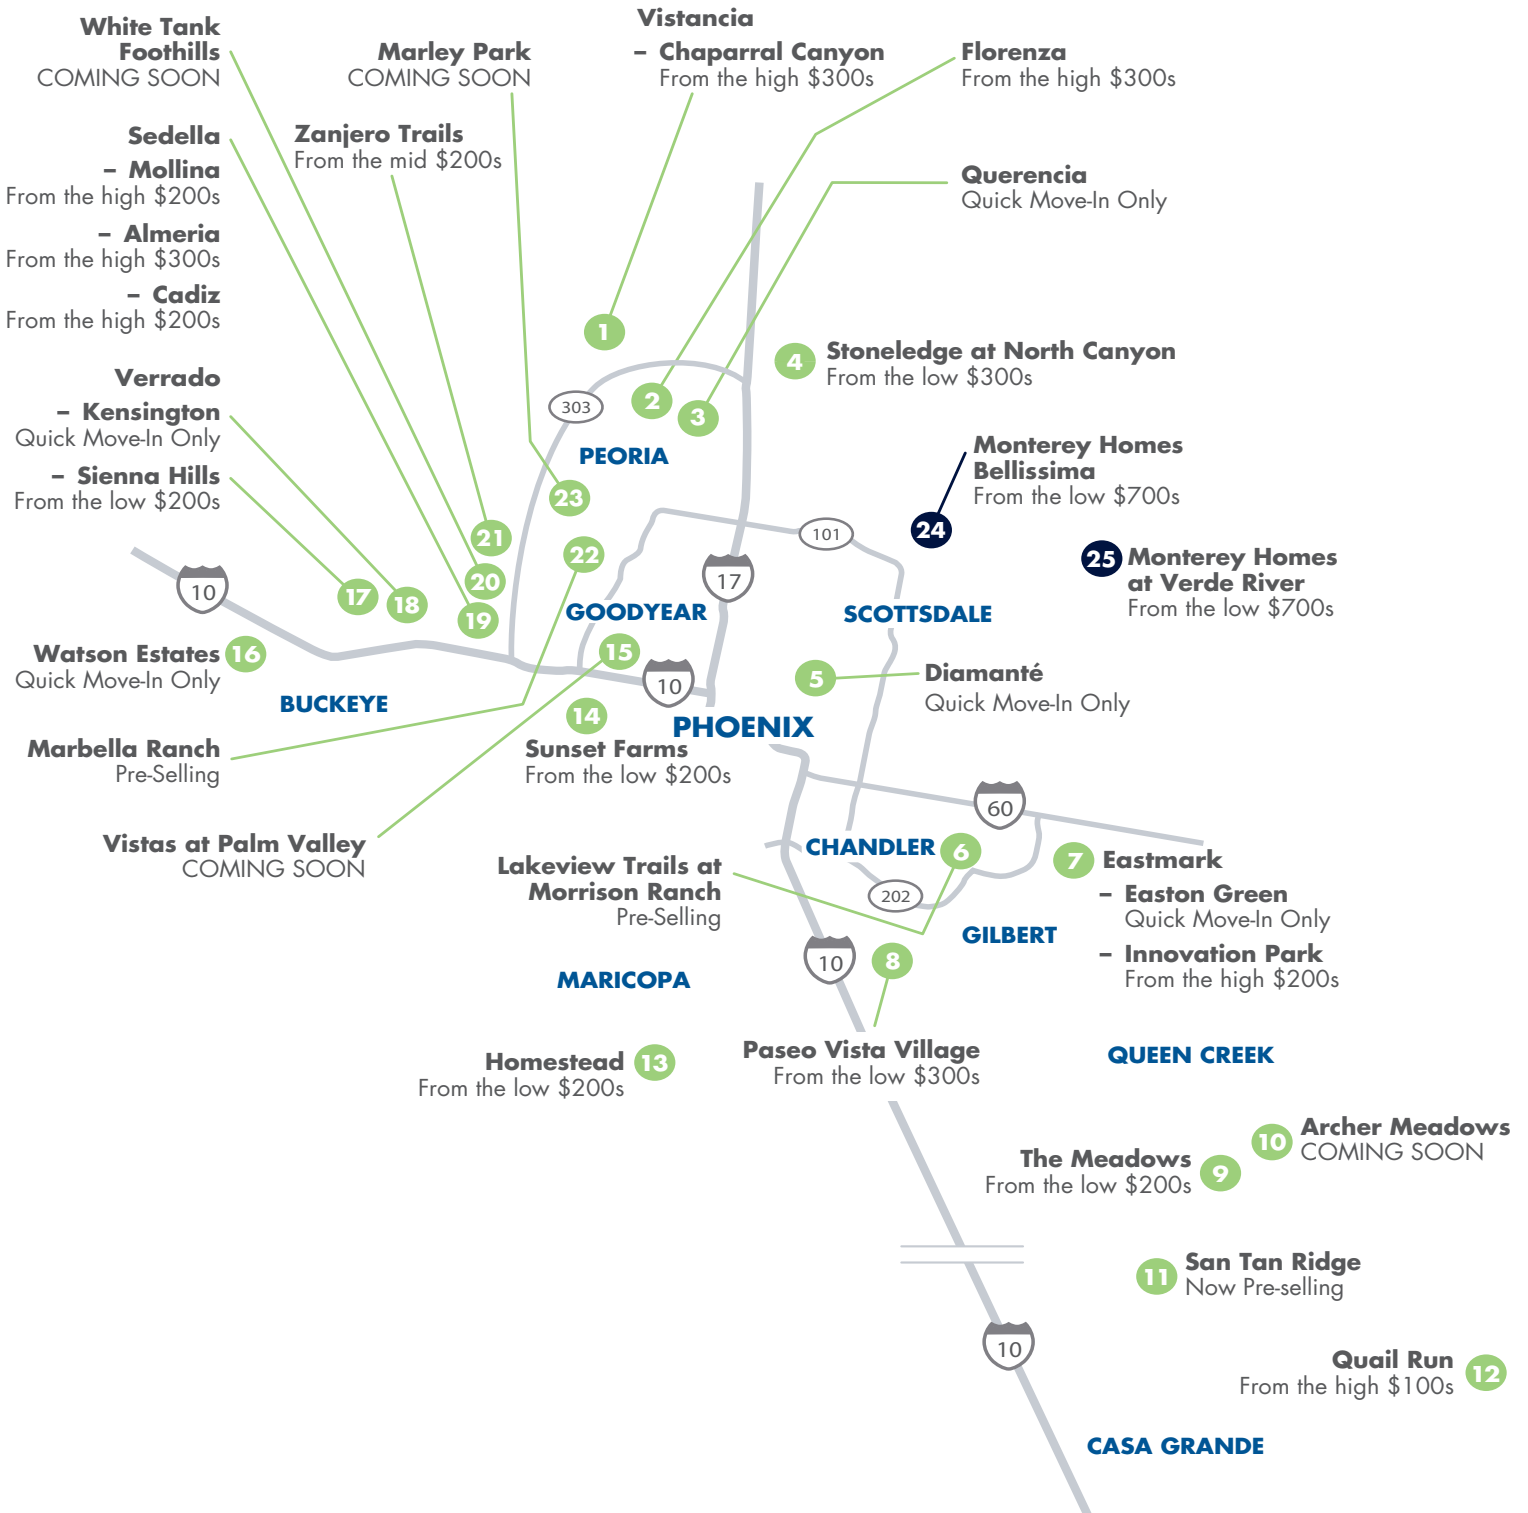

VISIT OUR PHOENIX AREA COMMUNITIES