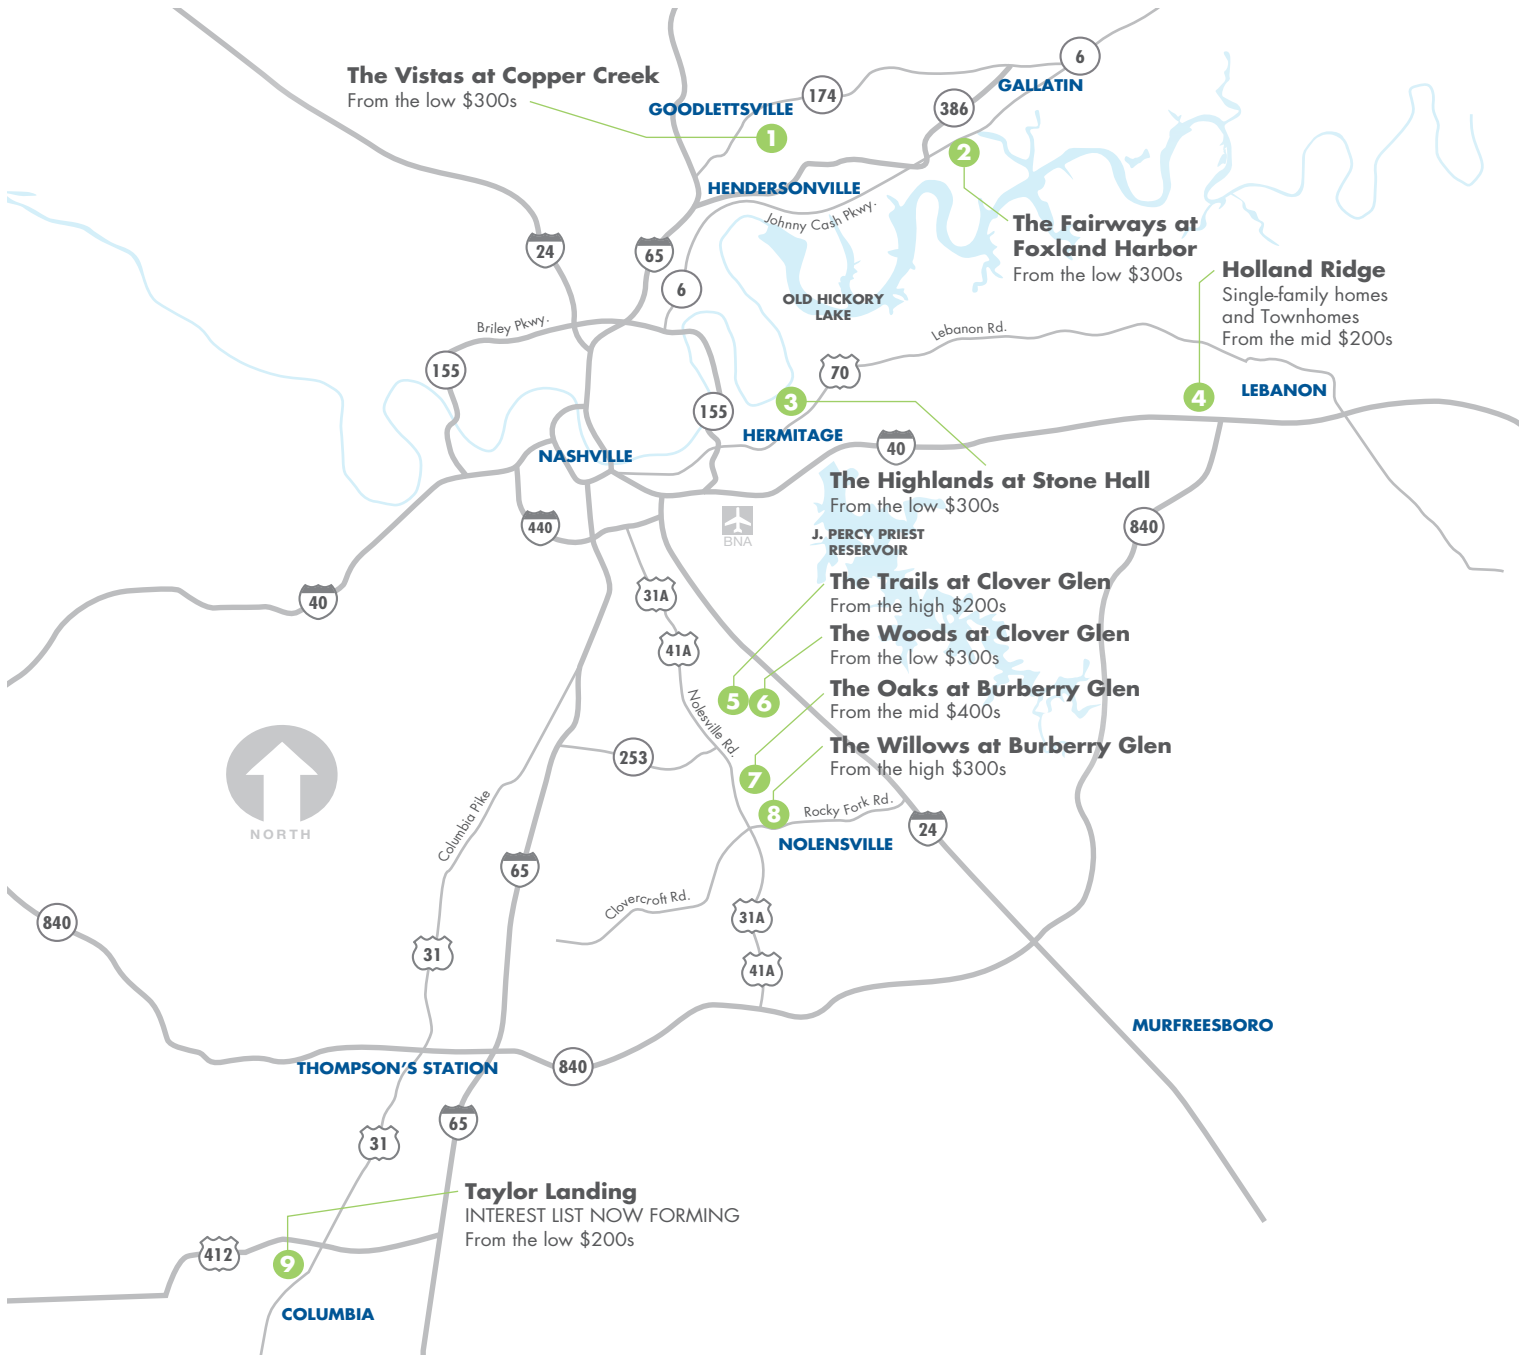

VISIT OUR NASHVILLE AREA COMMUNITIES

- | | | |
|---|--|---|
| <p>1. THE VISTAS AT COPPER CREEK
383 Old Stone Road, Goodlettsville, TN 37072</p> <p>2. THE FAIRWAYS AT FOXLAND HARBOR
1703 Foxland Blvd., Gallatin, TN 37066</p> <p>3. THE HIGHLANDS AT STONE HALL
4270 Stone Hall Blvd., Hermitage, TN 37076</p> | <p>4. HOLLAND RIDGE
300 Cedar Glade Court, Lebanon, TN 37090</p> <p>5. THE TRAILS AT CLOVER GLEN
1012 Clover Glen Way, Cane Ridge, TN 37013</p> <p>6. THE WOODS AT CLOVER GLEN
1012 Clover Glen Way, Cane Ridge, TN 37013</p> | <p>7. THE OAKS AT BURBERRY GLEN
402 Adderley Park Circle, Nolensville, TN 37135</p> <p>8. THE WILLOWS AT BURBERRY GLEN
410 Adderley Park Cir., Nolensville, TN 37135</p> <p>9. TAYLOR LANDING COMING SOON
Columbia, TN</p> |
|---|--|---|