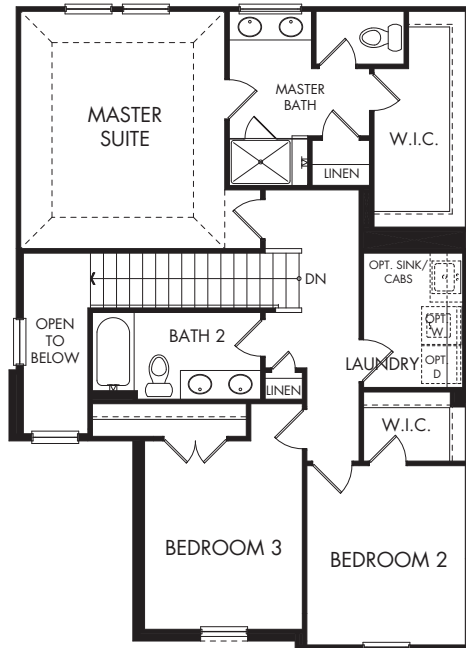

**The Pinnacle | Plan N306 | First Floor**  
1,607 sq. ft. | 3 Bed | 2.5 Bath | 2-Car Garage | 2 Story

**The Pinnacle | Plan N306 | Second Floor**  
1,607 sq. ft. | 3 Bed | 2.5 Bath | 2-Car Garage | 2 Story