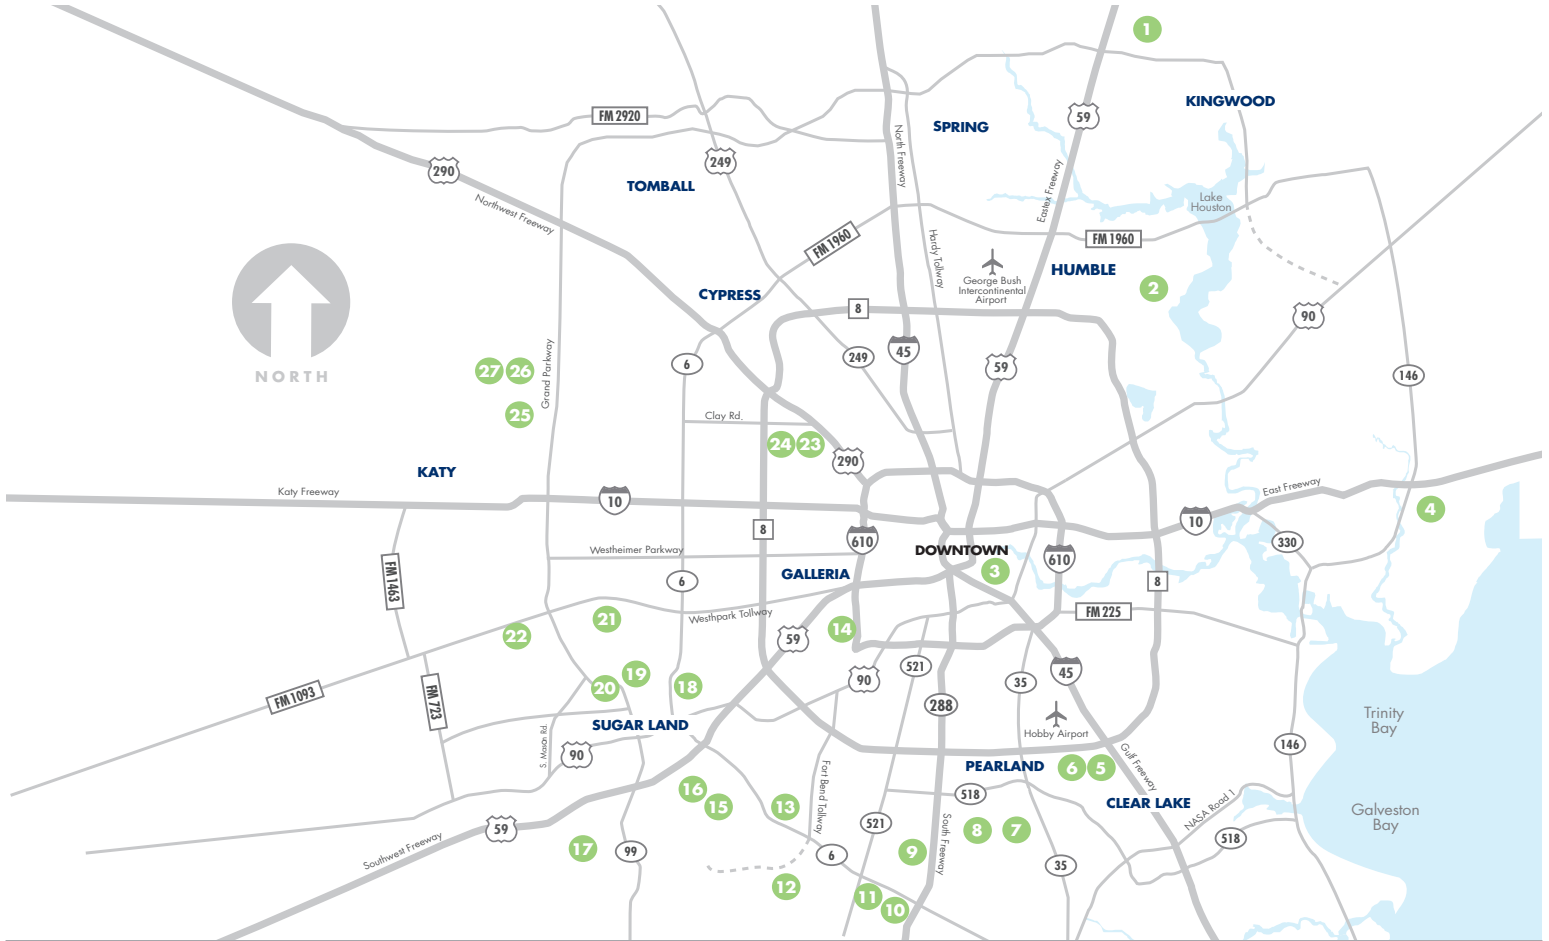

VISIT OUR HOUSTON AREA COMMUNITIES

1. **TAVOLA**
COMING SOON
New Caney, TX 77357
2. **WATERS EDGE ON LAKE HOUSTON**
13403 Lake Willoughby Ln., Houston, TX 77044
From the high \$200s
3. **OAKS OF LAWDALE | COMING SOON**
1918 La Magnolia Dr., Houston, TX 77023
From the high \$200s
4. **RESERVE AT CHAMPION ESTATES**
9310 Secretariat, Mt. Belvieu, TX 77523
From the low \$300s
5. **RIVERSTONE RANCH**
2304 Riverstone Landing Dr., Pearland, TX 77089
From the high \$200s
6. **RIVERSTONE RANCH – PREMIER**
2303 Riverstone Landing Dr., Houston, TX 77089
From the low \$200s
7. **PEARLAND PLACE**
6091 Pearland Pl., Pearland, TX 77581
From the mid \$200s
8. **MASSEY LAKES ESTATES | FINAL OPPORTUNITIES BY APPOINTMENT ONLY**
3702 Parkcrest Ct., Pearland, TX 77584
From the mid \$300s
9. **NEWPORT LAKE ESTATES**
2738 Newport Lake Blvd., Manvel, TX 77578
From the high \$200s
10. **SIERRA VISTA**
10014 Whitney Reach Dr., Iowa Colony, TX 77583
From the low \$200s
11. **GLENDALE LAKES | COMING SOON**
Fort Bend, TX 77583
12. **SIENNA – HERITAGE PARK**
8603 Azalea Crossing Ct., Missouri City, TX 77459
From the mid \$300s
13. **DRY CREEK VILLAGE**
3114 Trishelle Ct., Missouri City, TX 77459
From the high \$200s
14. **MEYERLAND | QUICK MOVE-IN HOMES ONLY**
From the low \$900s
15. **RIVERSTONE**
4610 Hollow Chase Ln., Sugar Land, TX 77479
From the high \$300s
16. **CLEMENTS CROSSING**
4635 Archer Meadow Ln., Missouri City, TX 77459
From the mid \$400s
17. **STONECREEK ESTATES – PREMIER**
1726 Opal Field Ln., Rosenberg, TX 77469
From the mid \$200s
18. **IMPERIAL – ARTISAN COLLECTION**
51 Scepter Ridge, Sugar Land, TX 77498
From the low \$400s
19. **ALIANA**
18110 Shimmer Ln., Richmond, TX 77407
From the low \$400s
20. **HARVEST GREEN**
3419 Heather Garden Trl., Richmond, TX 77406
From the low \$300s
21. **FIELDSTONE**
20302 Rosalina River Ct., Richmond, TX 77407
From the mid \$200s
22. **TALAVERA**
24811 Twilight Hollow Ln., Richmond, TX 77406
From the low \$200s
23. **SPRING BROOK VILLAGE**
3217 Millwork St., Houston, TX 77080
From the \$300s
24. **SHADOWDALE TERRACE | QUICK MOVE-IN HOMES ONLY By Appointment Only, Houston, TX 77043**
From the low \$300s
25. **KATY POINTE**
24138 Prairie Glen Ln., Katy, TX 77493
From the low \$200s
26. **ELYSON – ESTATE COLLECTION**
QUICK MOVE-IN HOMES ONLY
23627 Providence Ridge Trl., Katy, TX 77493
From the low \$200s
27. **ELYSON – CLASSIC COLLECTION**
QUICK MOVE-IN HOMES ONLY
23627 Providence Ridge Trl., Katy, TX 77493
From the low \$300s