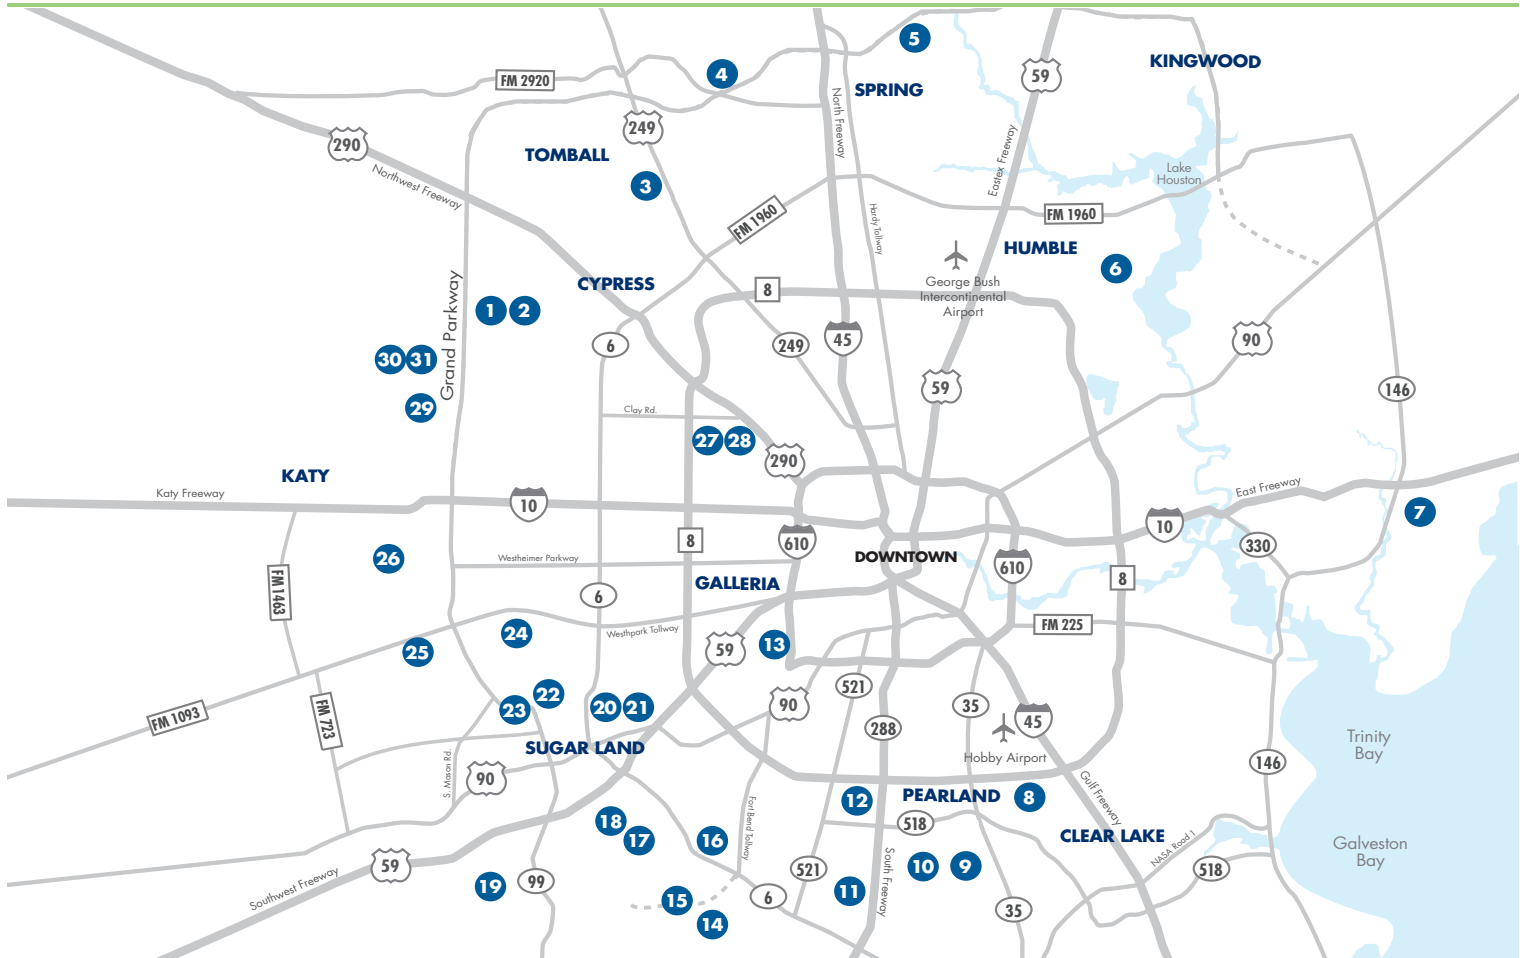

VISIT OUR HOUSTON AREA COMMUNITIES

1. **Miramesa from the \$300s**
9523 Solano Point Ln., Cypress, TX 77433
2. **Miramesa - The Reserve from the mid \$200s**
9007 Orchid Valley Way, Cypress, TX 77433
3. **Treeline North from the mid \$200s**
17907 Kelsey Hills Ln., Tomball, TX 77377
4. **Preserve at Miramar Lake from the low \$200s**
22723 Miramar Bend Dr., Tomball, TX 77375
5. **Woodson's Reserve from the mid \$300s**
3911 Rolling Thicket Dr., Spring, TX 77386
6. **Waters Edge on Lake Houston from the high \$200s**
13403 Lake Willoughby Ln., Houston, TX 77044
7. **Reserve at Champion Estates from the low \$300s**
Coming Soon: Mt. Belvieu, TX 77523
8. **Riverstone Ranch from the high \$200s**
2304 Riverstone Landing Dr., Pearland, TX 77089
9. **Pearland Place**
Coming Soon: Pearland, TX 77581
10. **Massey Lakes Estates from the mid \$300s**
3702 Parkcrest Ct., Pearland, TX 77584
11. **Newport Lake Estates from the high \$200s**
2738 Newport Lake Blvd., Manvel, TX 77578
12. **Sierra Vista**
Coming Soon: Iowa Colony, TX 77583
13. **Meyerland - Quick Move-in Homes Only from the low \$900s**
14. **Sienna Plantation - The Parish & Deer Valley in Sawmill Lake from the mid \$300s**
9811 Cameron Way, Missouri City, TX 77459
15. **Sienna Plantation - Pecan Estates from the \$400s**
5410 Ridgewood Ln., Missouri City, TX 77459
16. **Dry Creek Village from the high \$200s**
3114 Trishelle Ct., Missouri City, TX 77459
17. **Riverstone from the high \$300s**
4610 Hollow Chase Ln., Sugar Land, TX 77479
18. **Clements Crossing from the mid \$400s**
4635 Archer Meadow Ln., Missouri City, TX 77459
19. **StoneCreek Estates from the mid \$200s**
6107 Cobalt Ridge Ct., Rosenberg, TX 77469
20. **Imperial - Artisan Collection from the low \$400s**
51 Scepter Ridge, Sugar Land, TX 77498
21. **Imperial - Metropolitan Collection from the mid \$500s**
27 Monarch Trl., Sugar Land, TX 77498
22. **Aliana from the low \$400s**
18110 Shimmer Ln., Richmond, TX 77407
23. **Harvest Green from the low \$300s**
3419 Heather Garden Trl., Richmond, TX 77406
24. **Fieldstone from the mid \$200s**
20302 Rosalina River Ct., Richmond, TX 77407
25. **Talavera from the low \$200s**
24811 Twilight Hollow Ln., Richmond, TX 77406
26. **Silver Ranch from the mid \$300s**
Quick Move-in Homes Only
3034 Shadowbrook Chase, Katy, TX 77494
27. **Shadowdale Terrace from the low \$300s**
Quick Move-in Homes Only
By Appointment Only, Houston, TX 77043
28. **Spring Brook Village from the \$300s**
3217 Millwork St., Houston, TX 77080
29. **Katy Pointe from the low \$200s**
24138 Prairie Glen Ln., Katy, TX 77493
30. **Elyson - Classic Collection from the low \$300s**
6510 Passionflower Way, Katy, TX 77493
31. **Elyson - Estate Collection from the low \$200s**
23627 Providence Ridge Trl., Katy, TX 77493