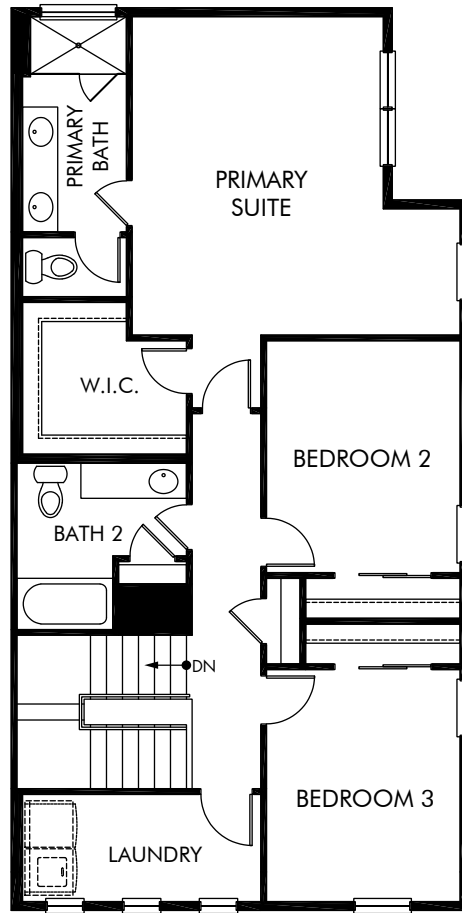

\*Drawing Based on C Elevation

**Commons at East Creek | The Perry Park | First Floor**  
1,920 sq. ft. | 3 Bed | 2.5 Bath | 2 Bay Garage | 2 Story Attached

\*Drawing Based on C Elevation

**Commons at East Creek | The Perry Park | Second Floor**  
1,920 sq. ft. | 3 Bed | 2.5 Bath | 2 Bay Garage | 2 Story Attached