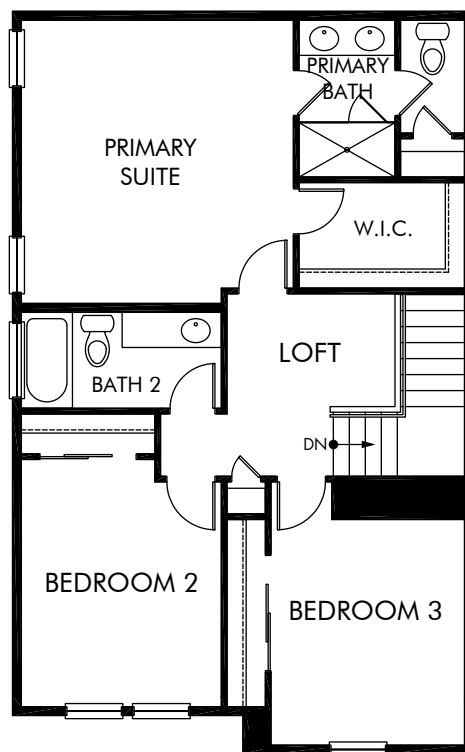

\*Drawing Based on C Elevation

**Commons at East Creek | The Buena Vista | First Floor**  
1,620 sq. ft. | 3 Bed | 2.5 Bath | 2 Bay Garage | 2 Story Attached

\*Drawing Based on C Elevation

**Commons at East Creek | The Buena Vista | Second Floor**  
1,620 sq. ft. | 3 Bed | 2.5 Bath | 2 Bay Garage | 2 Story Attached