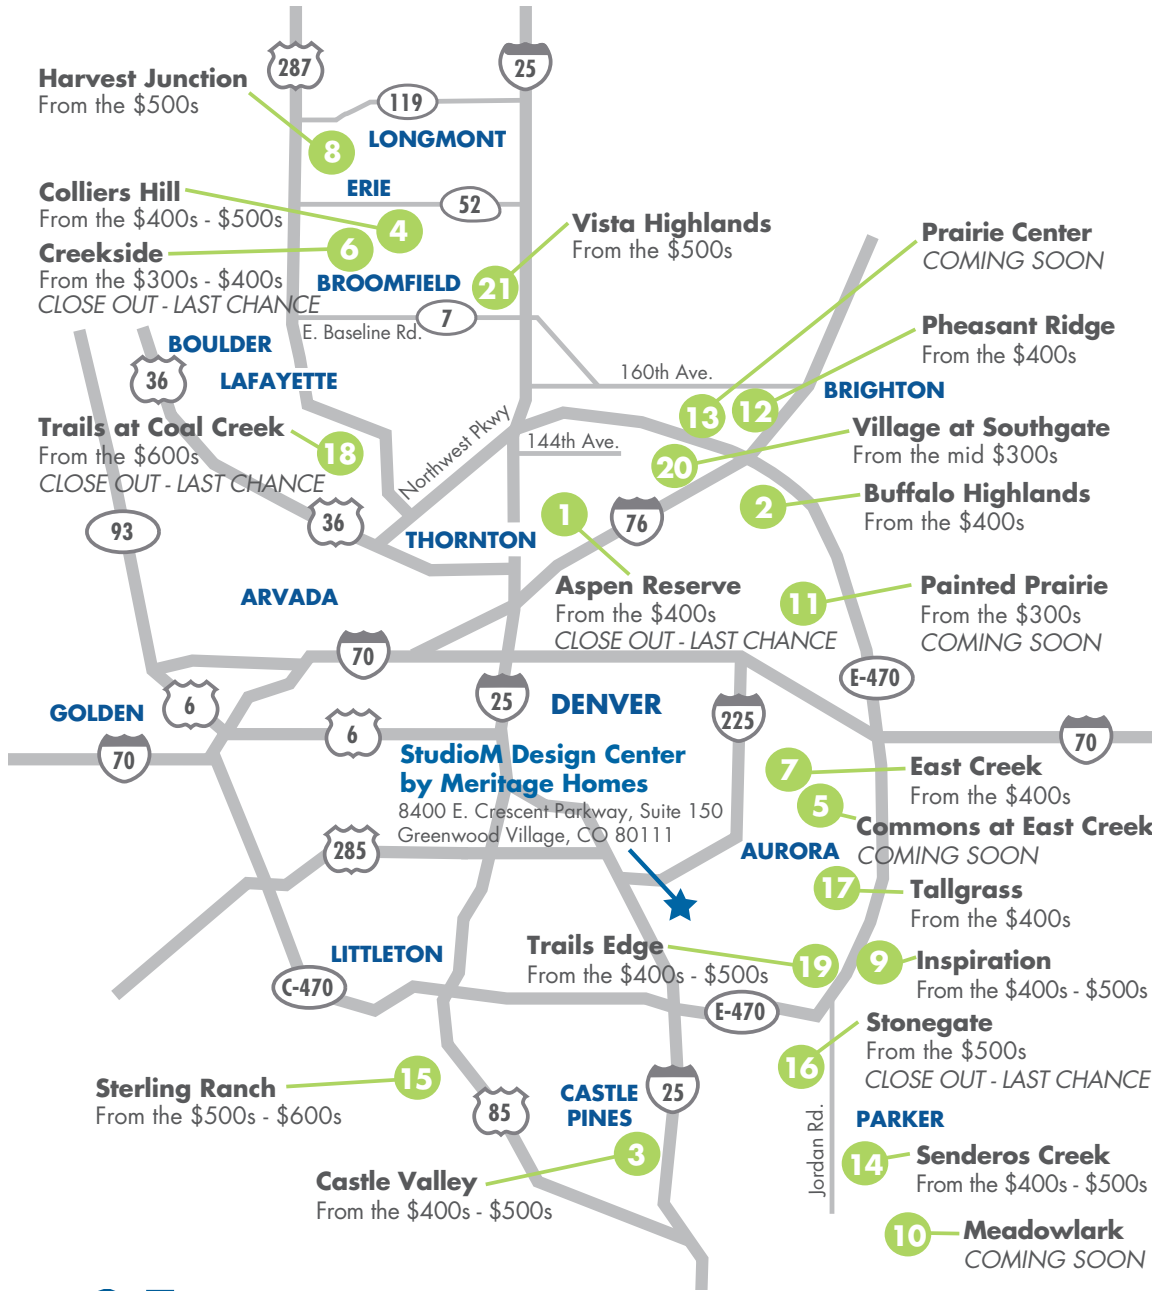

VISIT OUR COLORADO COMMUNITIES

- ASPEN RESERVE**
12243 Pontiac Street, Thornton, CO 80602
Models: The Glacier and The Apex
- BUFFALO HIGHLANDS**
9395 Quintero Street, Commerce City, CO 80022
Models: The Waterton and The Platte
- CASTLE VALLEY**
7119 Othello Street, Castle Pines, CO 80108
Models: The Arkansas, The Perry Park and The Nederland
- COLLIERS HILL**
491 Silver Crown Court, Erie, CO 80516
Models: The Sycamore, The Golden Gate and The Kenosha
- COMMONS AT EAST CREEK**
Coming Soon – Aurora, CO 80017
- CREEKSIDE**
245 Jackson Drive, Erie, CO 80516
Models: The Briggs and The Holbrook
- EAST CREEK**
16533 E. Virginia Avenue, Aurora, CO 80017
Models: The Perry Park, The Nederland, The Waterton and The Platte
- HARVEST JUNCTION**
159 Western Sky Circle, Longmont, CO 80501
Models: The Platte and The Golden Gate
- INSPIRATION**
23973 East Minnow Circle, Aurora CO 80016
Models: The Glacier and The Apex
- MEADOWLARK**
Coming Soon – Parker, CO 80134
- PAINTED PRAIRIE**
Coming Soon – Aurora, CO 80019
- PHEASANT RIDGE**
3971 Chaffee Court, Brighton, CO 80601
Models: The Platte and The Clear Creek
- PRAIRIE CENTER**
Coming Soon – Brighton, CO 80601
- SENDEROS CREEK**
17515 Iron Ore Avenue, Parker, CO 80134
Models: The Perry Park, The Nederland, The Castlewood and The Clear Creek
- STERLING RANCH**
9843 Eagle River Street, Littleton, CO 80125
Models: The Timberline and The Canyon
- STONEGATE**
9472 Market Drive, Parker, CO 80134
Model: The Ridgeline
- TALLGRASS**
4275 S. Nepal Circle, Aurora, CO 80013
Models: The Birch and The Juniper
- TRAILS AT COAL CREEK**
614 Trails at Coal Creek Drive, Lafayette, CO 80026
Models: The Timberline, The Glacier, The Canyon, The Fraser and The Trail Ridge
- TRAILS EDGE**
15993 E. Otero Circle, Centennial, CO 80112
Models: The Yampa, The Arkansas, The Perry Park and The Nederland
- VILLAGE AT SOUTHGATE**
731 Penstemon Drive, Brighton, CO 80640
Models: The Northgate and The Birch
- VISTA HIGHLANDS**
17001 N. Pecos Street, Broomfield, CO 80516
Models: The Waterton and The Northgate