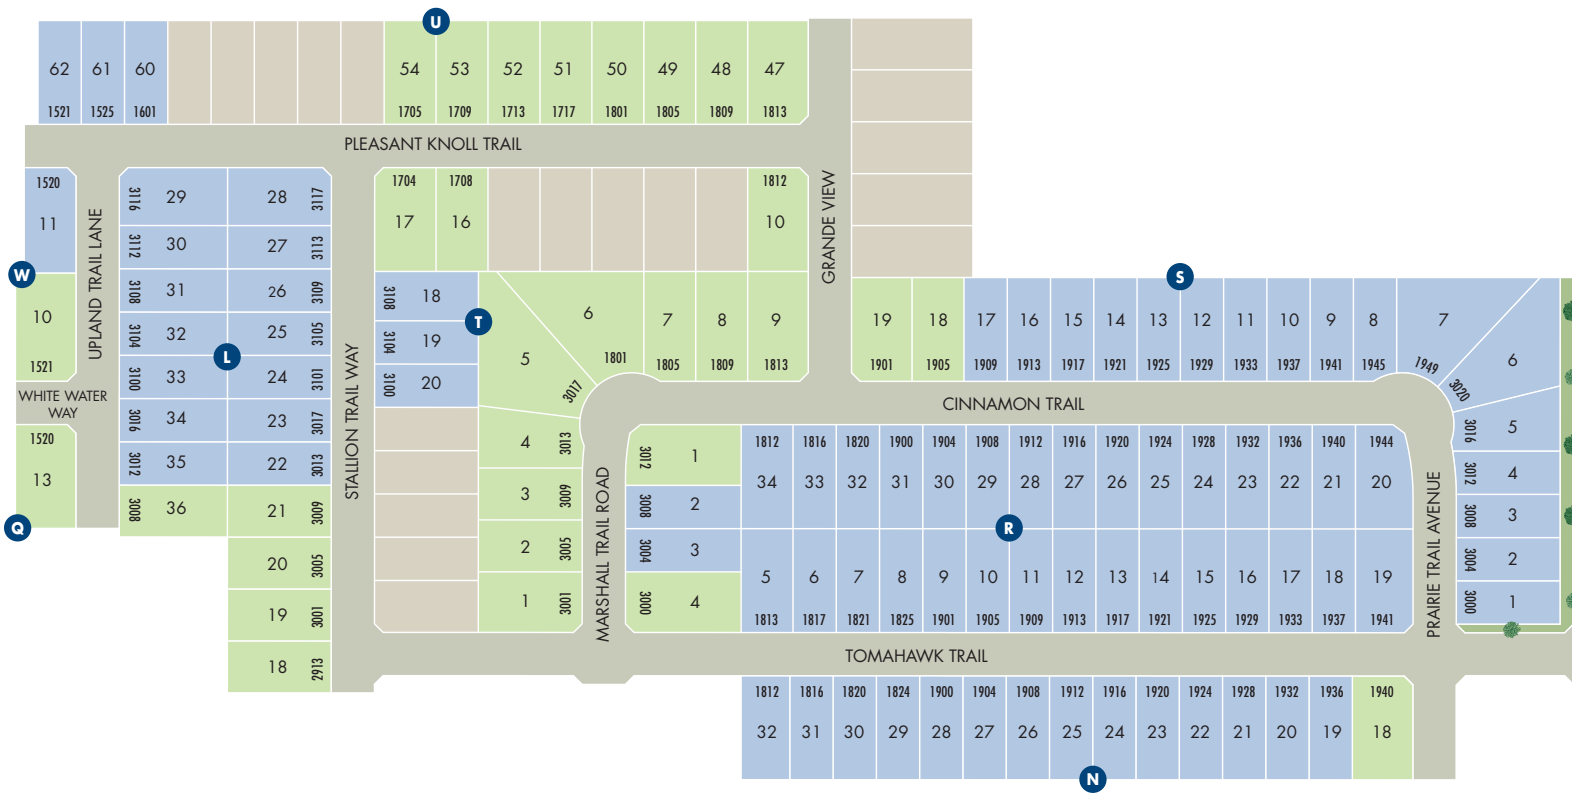

Reserve Series

Estate Series

This map depiction is not an official site plan, may not be drawn to scale, and may not reflect all easements and other matters affecting the community. Rather, it is an artist's conceptual rendering intended to give buyer a general overview of the contemplated community. This map depiction does not constitute a guaranty that the community will be built out or developed as shown and Meritage has not made, does not make, and specifically negates and disclaims any representations, warranties, and guarantees with respect to the map depiction, including, but not limited to, any depiction or description of any physical characteristics of the community or any improvements pertaining thereto, and any depiction or description of the real estate comprising or contemplated to comprise the community or of the units or amenities (such as pools, gazebos, hike and bike trails, exercise facilities, etc.) contemplated to be a part of the community. The party developing the community may make changes in the design and plan of the community (including, without limitation, the number of homes and/or the sizes of lots in the Community), and in any currently contemplated timing of the development of the community, and Meritage reserves the right to make any and all such changes.