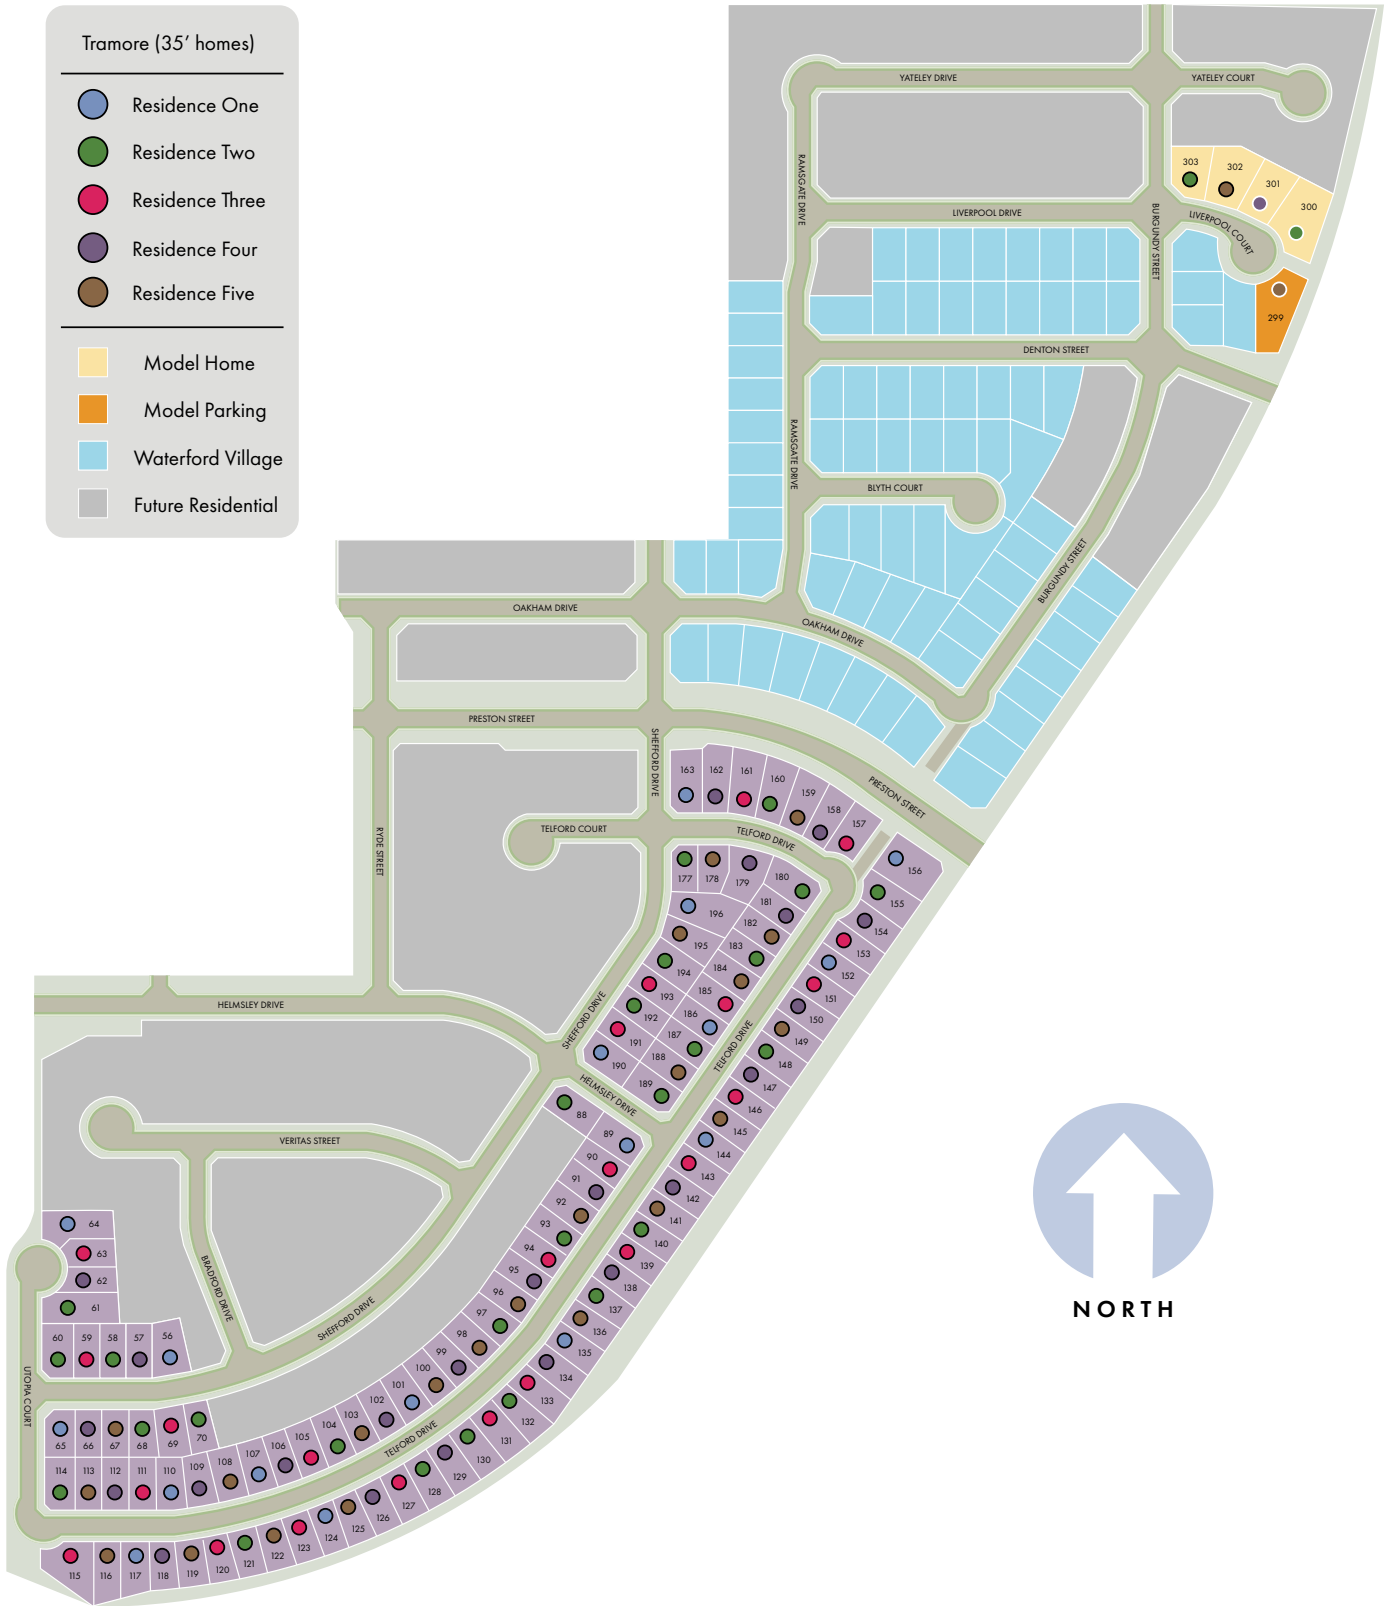

Tramore (35' homes)

- Residence One
- Residence Two
- Residence Three
- Residence Four
- Residence Five

- Model Home
- Model Parking
- Waterford Village
- Future Residential

This map depiction is not an official site plan, may not be drawn to scale, and may not reflect all easements and other matters affecting the community. Rather, it is an artist's conceptual rendering intended to give buyer a general overview of the contemplated community. This map depiction does not constitute a warranty that the community will be built out or developed as shown and Meritage has not made, does not make, and specifically negates and disclaims any representations, warranties, and guarantees with respect to the map depiction, including, but not limited to, any depiction or description of any physical characteristics of the community or any improvements pertaining thereto, and any depiction or description of the real estate comprising or contemplated to comprise the community or of the units or amenities (such as pools, gazebos, hike and bike trails, exercise facilities, etc.) contemplated to be a part of the community. The party developing the community may make changes in the design and plan of the community (including, without limitation, the number of homes and/or the sizes of lots in the Community), and in any currently contemplated timing of the development of the community, and Meritage reserves the right to make any and all such changes.